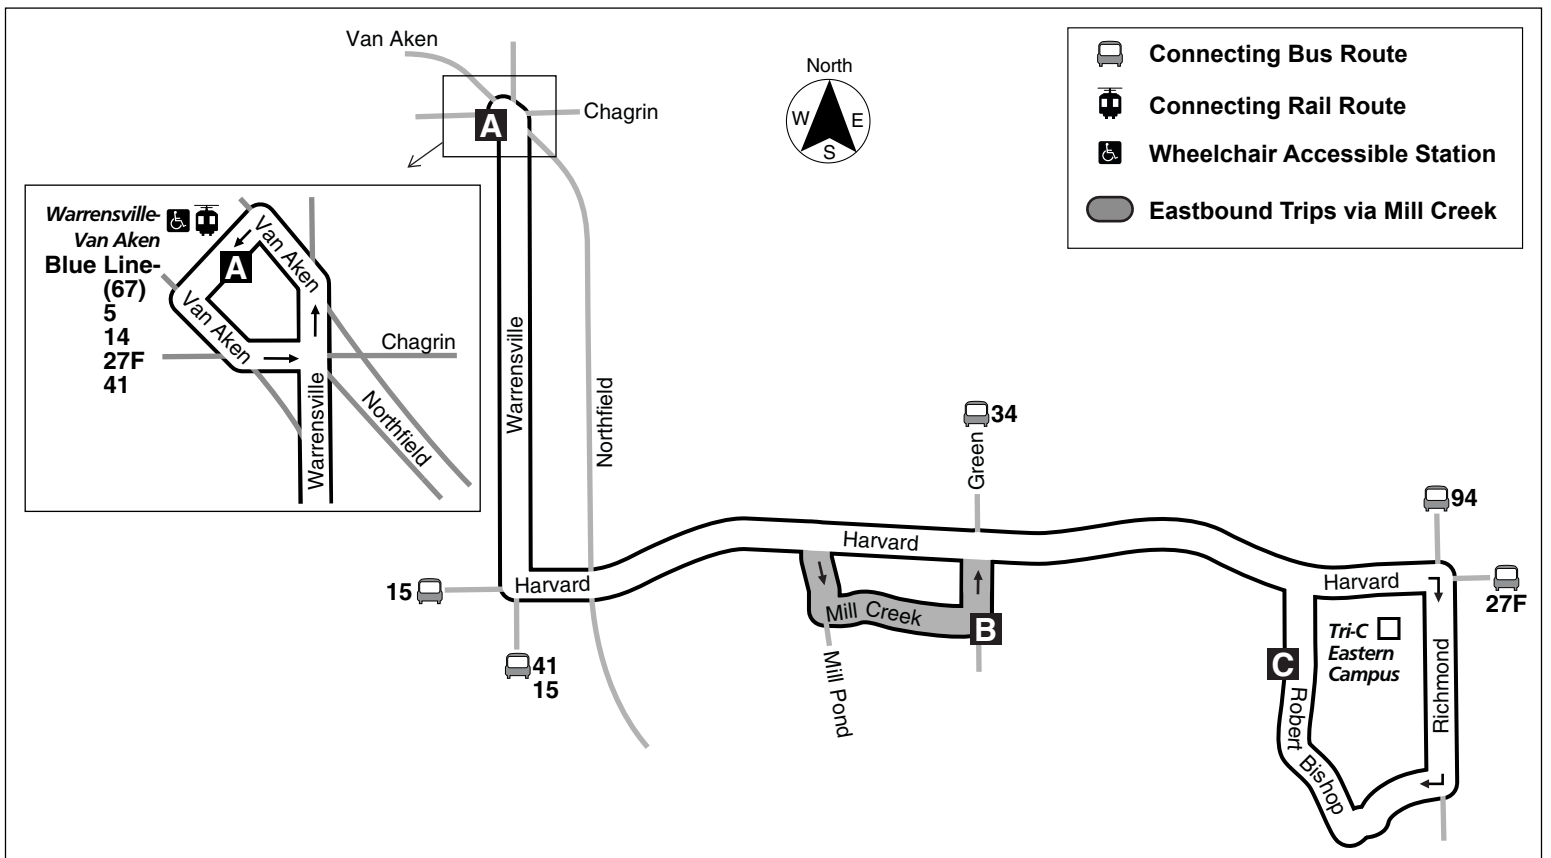

East

West

Bus Leaves or Arrives At	Warrens-ville- Van Aken Rapid Station	Green- Mill Creek	Tri-C- Eastern Campus	Bus Leaves or Arrives At	Warrens-ville- Van Aken Rapid Station	Green- Mill Creek	Tri-C- Eastern Campus	Bus Leaves or Arrives At	Tri-C- Eastern Campus	Warrens-ville- Van Aken Rapid Station	Bus Leaves or Arrives At	Tri-C- Eastern Campus	Warrens-ville- Van Aken Rapid Station
	A	B	C		A	B	C		C	A		C	A
5 AM	556	No	610	1 PM	152	158	207	6 AM	610	620	2 PM	207	217
6 AM	625	No	640	2 PM	222	228	237		640	650		237	247
	655	No	710		252	258	307	7 AM	710	720	3 PM	307	317
7 AM	725	731	740	3 PM	322	328	337		740	750		337	347
	755	801	810		352	358	407	8 AM	810	820	4 PM	407	417
8 AM	825	831	840	4 PM	422	428	437		840	850		437	447
	852	858	907		452	458	507	9 AM	907	917	5 PM	507	517
9 AM	922	928	937	5 PM	522	528	537		937	947		537	547
	952	958	1007		552	558	607	10 AM	1007	1017	6 PM	607	617
10 AM	1022	1028	1037	6 PM	622	628	637		1037	1047		637	647
	1052	1058	1107		652	658	707	11 AM	1107	1117	7 PM	707	715
11 AM	1122	1128	1137	7 PM	722	No	735		1137	1147		735	743
	1152	1158	1207		752	No	805	12 PM	1207	1217	8 PM	805	813
12 PM	1222	1228	1237	8 PM	821	No	834		1237	1247		834	842
	1252	1258	107	9 PM	921	No	934	1 PM	107	117	9 PM	934	942
1 PM	122	128	137		957	No	1010		137	147	10 PM	1010	1018

Please have exact fare ready, drivers carry no change.

Scheduled times are subject to traffic and weather conditions