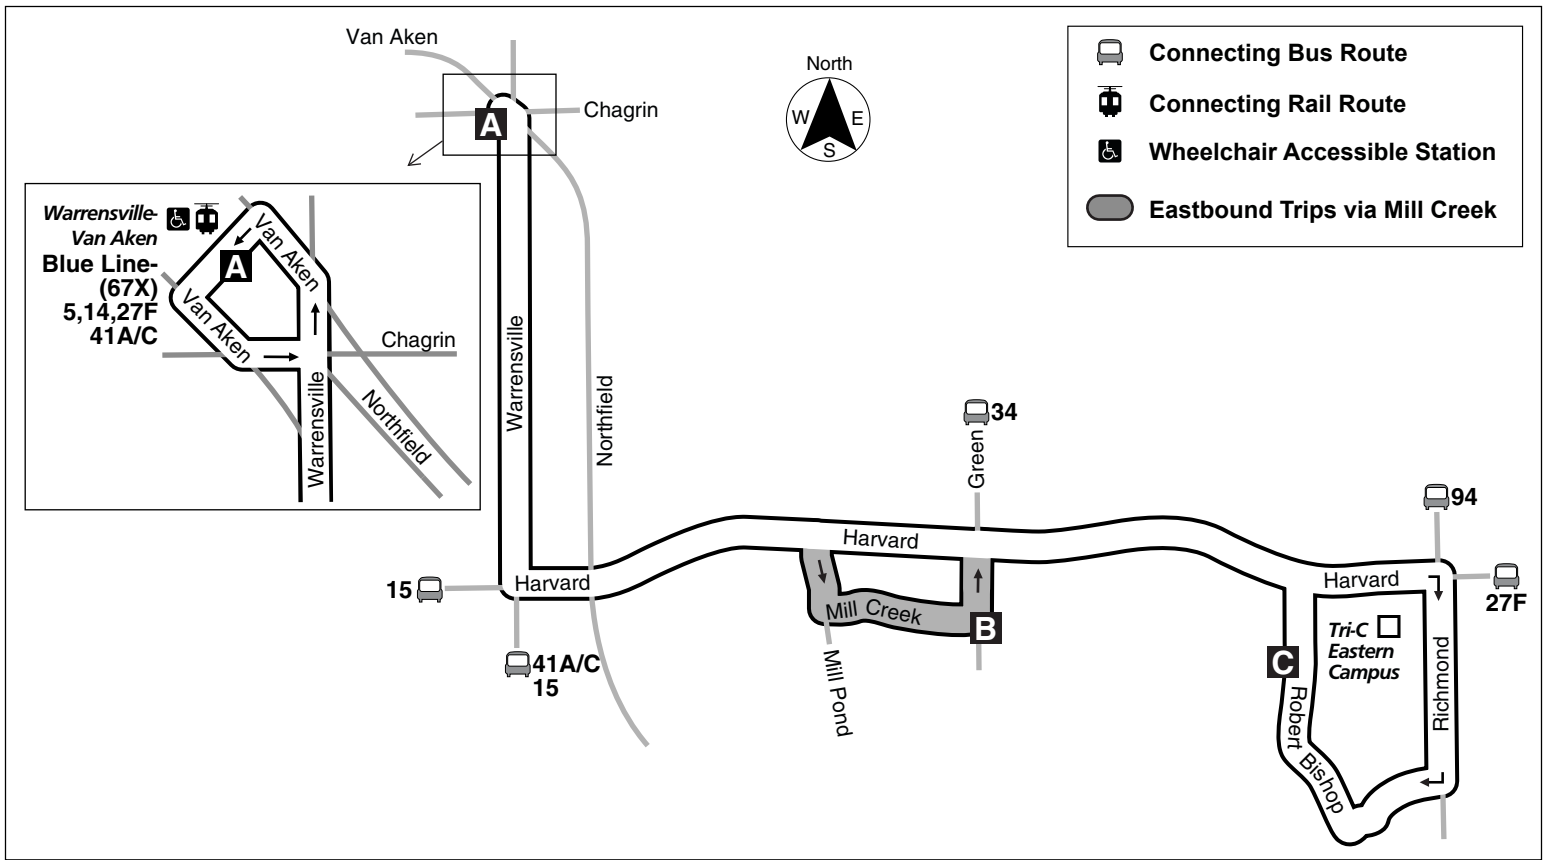

24

Van Aken- Tri-C

Effective November 9, 2008

DESTINATIONS:

Harvard Park Shopping Center
Little Sister of the Poor
MetroHealth Center for
Skilled Nursing Care
Tri-C Eastern Campus
Mill Creek
Warrensville- Van Aken Rapid Station

24		WEEKDAY												24	
East						West									
Bus Leaves or Arrives At	Warrensville-Van Aken Rapid Station	Green-Mill Creek	Tri-C-Eastern Campus	Bus Leaves or Arrives At	Warrensville-Van Aken Rapid Station	Green-Mill Creek	Tri-C-Eastern Campus	Bus Leaves or Arrives At	Tri-C-Eastern Campus	Warrensville-Van Aken Rapid Station	Bus Leaves or Arrives At	Tri-C-Eastern Campus	Warrensville-Van Aken Rapid Station		
▼	A	B	C	▼	A	B	C	▼	C	A	▼	C	A		
5 AM	556	No	610	1 PM	152	158	207	6 AM	610	620	2 PM	207	217		
6 AM	625	No	640	2 PM	222	228	237	7 AM	640	650	3 PM	237	247		
	655	No	710	3 PM	252	258	307	8 AM	710	720	4 PM	307	317		
7 AM	725	731	740	4 PM	322	328	337	9 AM	740	750	5 PM	337	347		
	755	801	810	5 PM	352	358	407	10 AM	810	820	6 PM	407	417		
8 AM	825	831	840	6 PM	422	428	437	11 AM	840	850	7 PM	437	447		
	852	858	907	7 PM	452	458	507	12 PM	840	850	8 PM	437	447		
9 AM	922	928	937	8 PM	522	528	537	1 PM	907	917	9 PM	507	517		
	952	958	1007	9 PM	552	558	607	2 PM	937	947	10 PM	537	547		
10 AM	1022	1028	1037	10 PM	622	628	637	3 PM	1007	1017		607	617		
	1052	1058	1107		652	658	707	4 PM	1037	1047		637	647		
11 AM	1122	1128	1137		722	No	735	5 PM	1107	1117		637	647		
	1152	1158	1207		752	No	805	6 PM	1137	1147		735	743		
12 PM	1222	1228	1237		821	No	834	7 PM	1207	1217		805	813		
	1252	1258	107		921	No	934	8 PM	1237	1247		834	842		
1 PM	122	128	137		1021	No	1034	9 PM	107	117		934	942		
								10 PM	137	147		1034	1042		