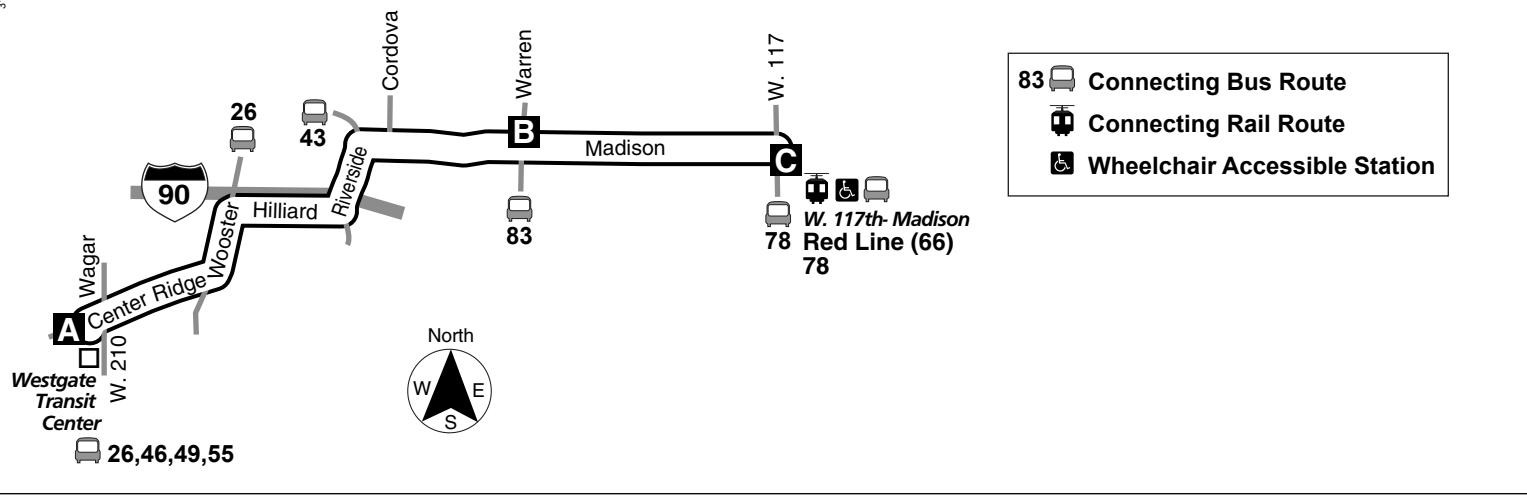

25 East **WEEKDAY** West **25**

Bus Leaves or Arrives At	Westgate Transit Center A	Madison-Warren B	West 117- Madison Rapid Station C	Bus Leaves or Arrives At	West 117- Madison Rapid Station C	Madison-Warren B	Westgate Transit Center A
4 AM	4:31	4:42	4:50	4 AM	4:31	4:39	4:50
5 AM	5:01	5:12	5:20	5 AM	5:01	5:09	5:20
	5:30	5:41	5:50		5:31	5:39	5:50
6 AM	6:00	6:11	6:20	6 AM	6:01	6:09	6:20
	6:30	6:41	6:50		6:31	6:39	6:50
	6:59	7:11	7:20		7:01	7:10	7:23
7 AM	7:29	7:41	7:50	7 AM	7:31	7:40	7:53
	7:58	8:10	8:20		8:01	8:10	8:23
8 AM	8:28	8:40	8:50	8 AM	8:31	8:40	8:53
	8:58	9:10	9:20		9:31	9:39	9:52
9 AM	9:58	10:10	10:20	10 AM	10:31	10:39	10:52
10 AM	10:58	11:10	11:20	11 AM	11:31	11:39	11:52
11 AM	11:58	12:10	12:20	12 PM	12:31	12:39	12:52
12 PM	12:58	1:10	1:20	1 PM	1:31	1:39	1:52
1 PM	1:58	2:10	2:20	2 PM	2:31	2:39	2:52
2 PM	2:28	2:40	2:50	3 PM	3:01	3:09	3:22
	2:58	3:10	3:20		3:31	3:39	3:52
3 PM	3:28	3:40	3:50	4 PM	4:01	4:10	4:23
	3:58	4:10	4:20		4:31	4:40	4:53
4 PM	4:28	4:40	4:50	5 PM	5:01	5:10	5:23
	4:58	5:10	5:20		5:31	5:40	5:53
5 PM	5:18	5:30	5:40	6 PM	6:01	6:10	6:23
	5:58	6:10	6:20		6:31	6:40	6:53
6 PM	6:30	6:41	6:50	7 PM	7:01	7:09	7:22

Scheduled times are subject to traffic and weather conditions.

No Saturday/Sunday/Holiday Service

Please have exact fare ready, drivers carry no change.

RTA operates holiday service on the following days:
New Year's Day, Memorial Day, Independence Day,
Labor Day, Thanksgiving Day and Christmas Day.