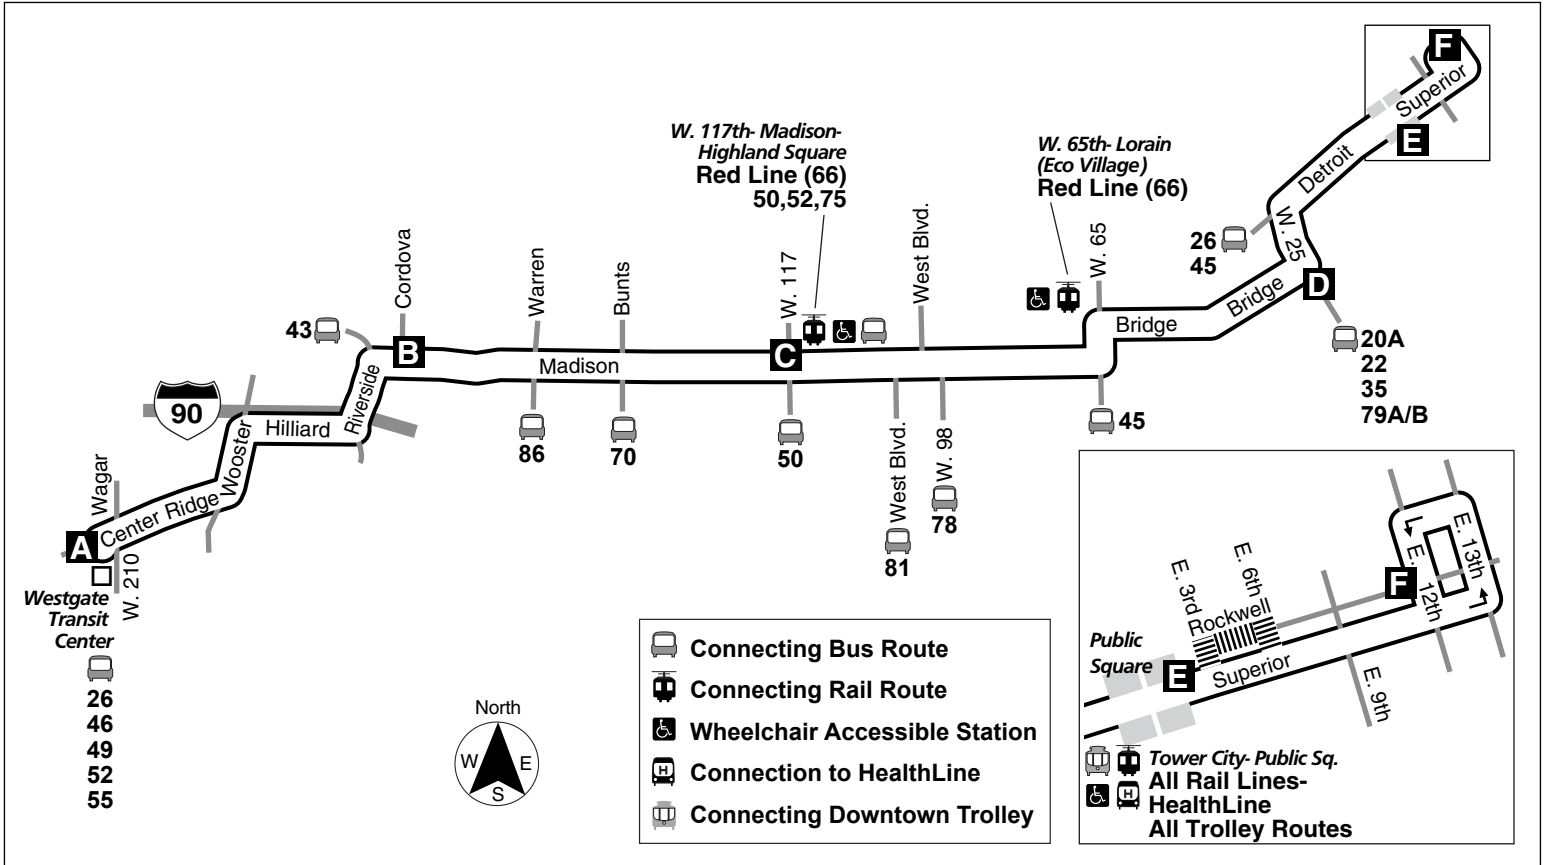

25

East

WEEKDAY

West

25

Bus Leaves or Arrives At	East						West						
	A	B	C	D	E	F	F	E	D	C	B	A	
4 AM	No	430	440	456	503	No	5 AM	No	510	516	530	540	549
5 AM	No	500	510	526	533	No	5 AM	No	540	546	602	612	621
	No	529	539	556	603	No	6 AM	No	610	616	632	642	651
	541	551	601	618	623	628		637	642	648	704	716	726
6 AM	607	617	627	645	653	658	7 AM	706	712	720	737	749	759
	635	645	656	715	723	728		737	743	751	808	820	830
7 AM	705	715	726	745	753	758	8 AM	806	812	820	837	849	859
	734	744	756	815	823	828		837	843	851	908	919	929
8 AM	804	814	826	845	853	858	9 AM	906	912	920	937	948	958
9 AM	904	914	926	945	953	958	10 AM	1006	1012	1020	1037	1048	1058
10 AM	1004	1014	1026	1045	1053	1058	11 AM	1106	1112	1120	1137	1148	1158
11 AM	1104	1114	1126	1145	1153	1158	12 PM	1206	1212	1220	1237	1248	1258
12 PM	1204	1214	1226	1245	1253	1258	1 PM	106	112	120	137	148	158
1 PM	104	114	126	145	153	158	2 PM	206	212	220	237	248	258
2 PM	204	214	226	245	253	258	3 PM	306	312	320	337	348	358
	234	244	256	315	323	328		336	342	350	407	419	429
3 PM	304	314	326	345	353	358	4 PM	406	413	421	438	450	500
	334	344	356	415	423	428		437	444	452	509	521	531
4 PM	404	414	426	445	453	458	5 PM	507	514	522	539	551	601
	434	444	456	515	523	528		537	544	552	609	621	631
5 PM	504	514	526	545	553	558	6 PM	607	614	622	639	650	700
	538	548	600	619	626	No	7 PM	No	710	717	734	744	753
6 PM	619	629	640	656	703	No	8 PM	No	810	817	833	843	852
7 PM	722	731	741	756	803	No	9 PM	No	910	917	933	943	952
8 PM	822	831	841	856	903	No	10 PM	No	1010	1017	1033	1043	1052
9 PM	922	931	941	956	1003	No	11 PM	No	1110	1117	1133	1143	1152
10 PM	1022	1031	1041	1056	1103	No	12 AM	No	1210	1217	1233	1243	No
11 PM	1122	1131	1141	1156	1203	No	1 AM	No	110	117	133	143	No
12 AM	1222	1231	1241	1256	103	No							

Scheduled times are subject to traffic and weather conditions.

Subscribe to e-news:
To subscribe to RTA's twice-a-month free e-mail newsletter, go to rideRTA.com/e-news and fill in the information. Each newsletter is filled with up-to-date