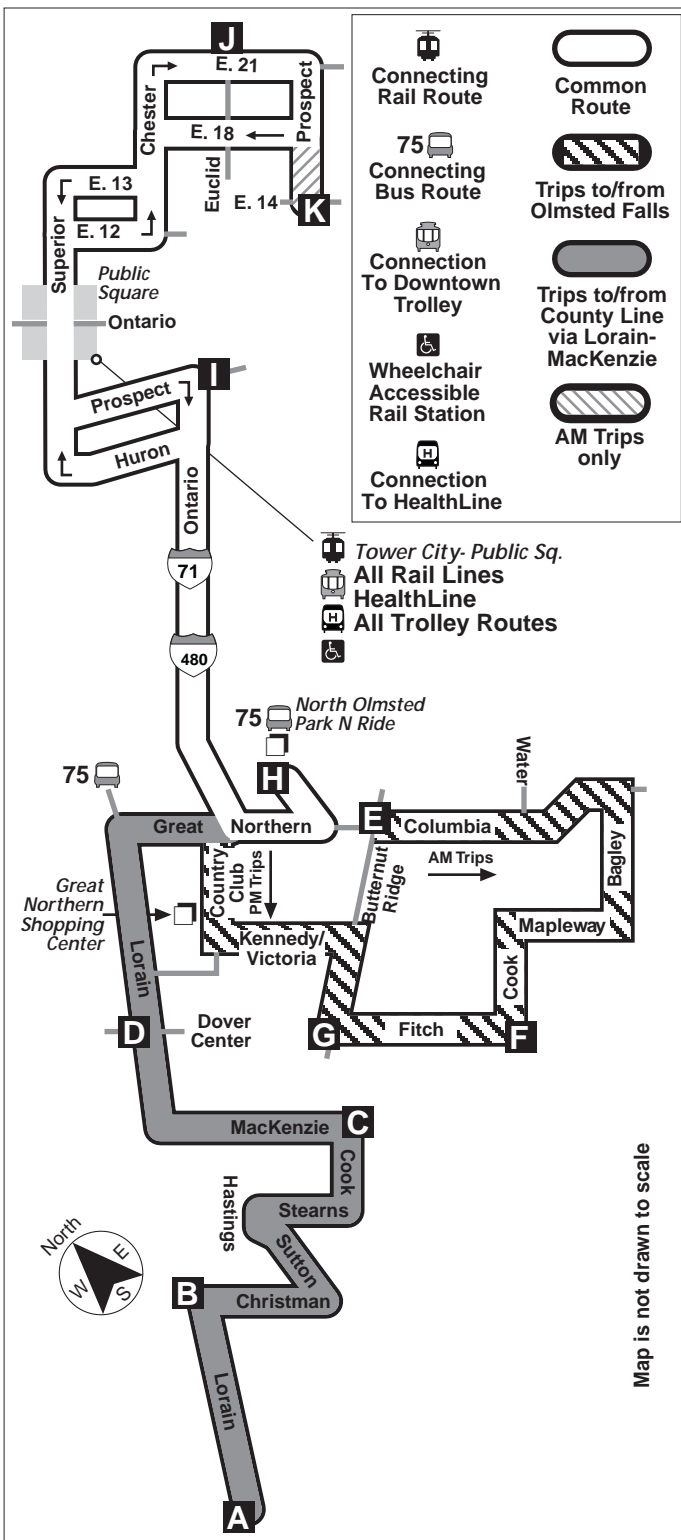

263

North Olmsted Park-N-Ride

Effective September, 20 2009

DESTINATIONS :

- Lorain County Line
- Great Northern Mall & Shopping Center
- North Olmsted Park-N-Ride and Transit Center
- Tower City
- Carl B. Stokes Federal Court House
- Frank J. Lausche State Office Building
- Cleveland Public Library (Main Branch)
- Federal Reserve Bank of Cleveland
- Cleveland State University

For additional service from the North Olmsted Park-N-Ride, see the #75X North Olmsted timetable.

No Saturday/Sunday/Holiday Service

Please have exact fare ready, drivers carry no change.

RTA operates holiday service on the following days:
New Year's Day, Memorial Day, Independence Day,
Labor Day, Thanksgiving Day and Christmas Day.

For more information, call the RTAanswerline at (216) 621-9500
TDD (216) 781-4271

263

WEEKDAY

263

East

| BUS LEAVES OR ARRIVES AT | County Line | Christman-Lorain | Cook-MacKenzie | Lorain-Dover Center | Butternut Ridge-Great Northern Blvd. | Cook-Fitch | Butternut Ridge-Fitch | Leave North Olmsted Park-N-Ride | East 14-Prospect |
|--------------------------|-------------|------------------|----------------|---------------------|--------------------------------------|------------|-----------------------|---------------------------------|------------------|
| | A | B | C | D | E | F | G | H | K |
| 5 AM | No | No | No | No | No | No | No | 600 | 643 |
| 6 AM | 545 | 548 | 559 | 605 | No | No | No | 615 | 658 |
| | No | No | No | No | 604 | 611 | 618 | 630 | 713 |
| | 614 | 617 | 628 | 635 | No | No | No | 645 | 728 |
| | No | No | No | No | 629 | 636 | 643 | 655 | 738 |
| | No | No | No | No | No | No | No | 705 | 748 |
| 7 AM | 642 | 646 | 658 | 705 | No | No | No | 715 | 758 |
| | No | No | No | No | No | No | No | 725 | 808 |
| | No | No | No | No | 709 | 716 | 723 | 735 | 818 |
| | 712 | 716 | 728 | 735 | No | No | No | 745 | 828 |
| | No | No | No | No | No | No | No | 800 | 843 |
| 8 AM | No | No | No | No | No | No | No | 820 | 903 |