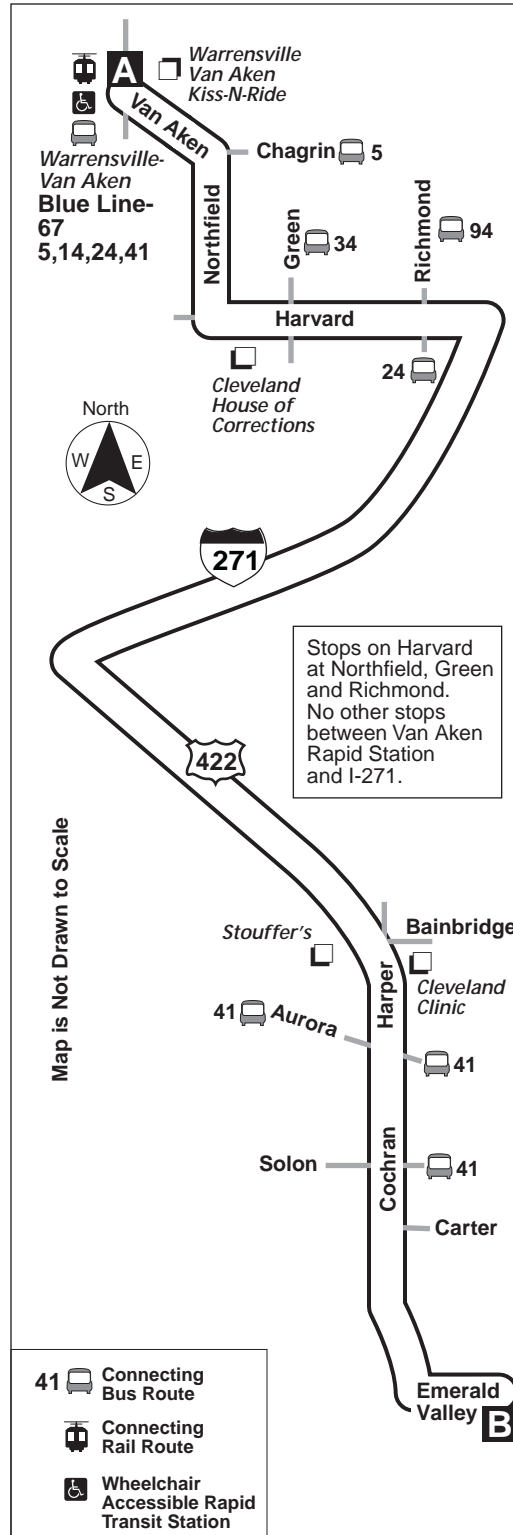

### DESTINATIONS:

- Van Aken/Warrensville Rapid Station
- Cleveland House of Corrections
- Cuyahoga Community College-  
Tri-C Eastern Campus
- Harvard Park Shopping Center
- Glenwillow

### Wheelchair Accessible

For more information,  
call the RTAanswerline at  
(216) 621-9500  
TDD (216) 781-4271

Greater Cleveland Regional Transit Authority  
1240 West 6th Street • Cleveland, Ohio 44113-1331  
rideRTA.com

### East

BUS LEAVES OR ARRIVES AT	Van Aken-Warrensville	Emerald Valley (Glenwillow)
	A	B
5 AM	525	552
6 AM	625	652

No Saturday, Sunday or Holiday Service

Scheduled times are subject to traffic and weather conditions.

RTA operates holiday service on the following days: New Year's Day, Memorial Day, Independence Day, Labor Day, Thanksgiving Day and Christmas Day.