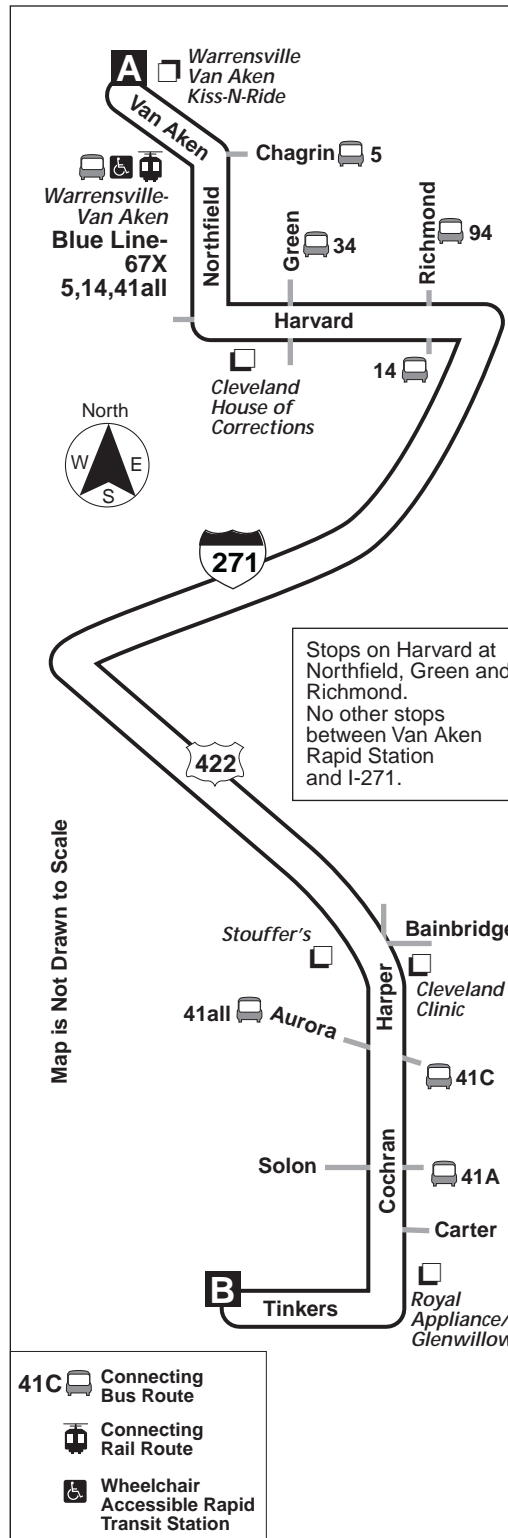

27F Solon Flyer

Effective August 19, 2007

DESTINATIONS:

Van Aken Rapid Station
Cleveland House of Corrections
Cuyahoga Community College-
Eastern Campus
Harvard Park Shopping Center
Tinkers Court / Glenwillow

Wheelchair Accessible

For more information,
call the RTAanswerline at
(216) 621-9500
TDD (216) 781-4271

Greater Cleveland Regional Transit Authority
1240 West 6th Street • Cleveland, Ohio 44113-1331
www.rideRTA.com

27F WEEKDAY 27F

East

BUS LEAVES OR ARRIVES AT	Van Aken-Warrensville A	Tinkers Ct. B
5 AM	525	550
6 AM	625	650

West

BUS LEAVES OR ARRIVES AT	Tinkers Ct. B	Van Aken-Warrensville A
5 AM	552	617

Please have exact fare ready,
drivers carry no change

No Saturday, Sunday
or Holiday Service

Scheduled times are subject
to traffic and weather conditions.

RTA operates holiday service
on the following days: New Year's Day,
Memorial Day, Independence Day,
Labor Day, Thanksgiving Day and
Christmas Day.