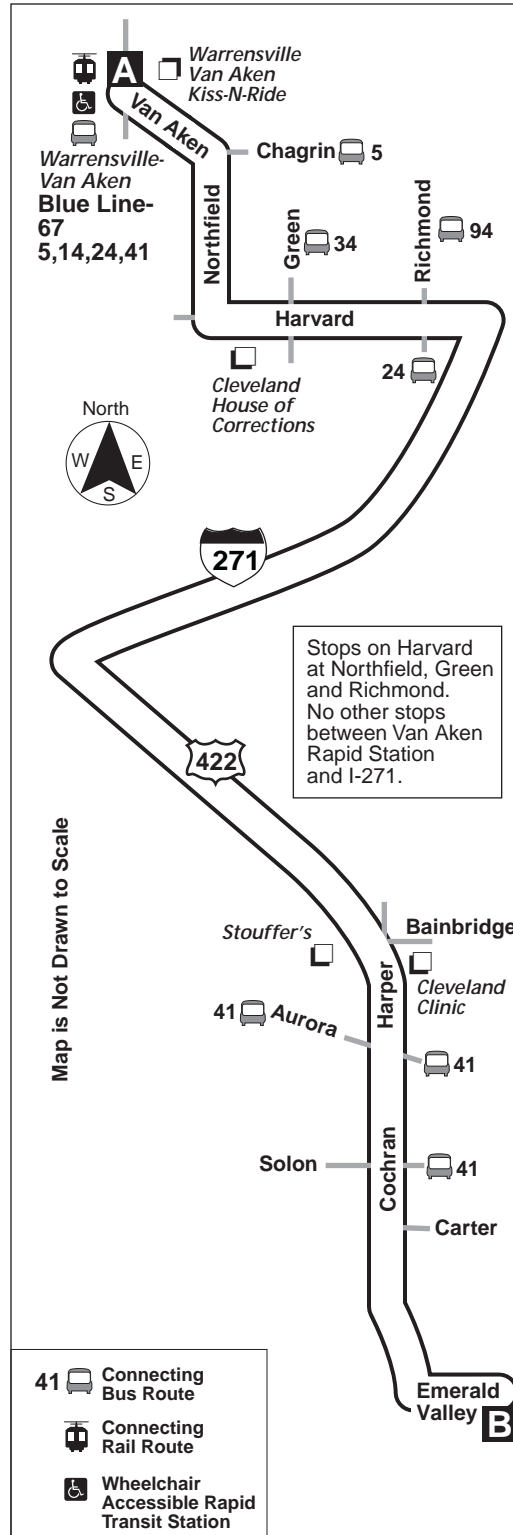

27F Solon Flyer

Effective December 13, 2009

DESTINATIONS:

- Van Aken/Warrensville Rapid Station
- Cleveland House of Corrections
- Cuyahoga Community College-
Tri-C Eastern Campus
- Harvard Park Shopping Center
- Glenwillow

Wheelchair Accessible

For more information,
call the RTAanswerline at
(216) 621-9500
TDD (216) 781-4271

Greater Cleveland Regional Transit Authority
1240 West 6th Street • Cleveland, Ohio 44113-1331
rideRTA.com

27F **WEEKDAY** **27F**

East

BUS LEAVES OR ARRIVES AT	Van Aken-Warrensville	Emerald Valley (Glenwillow)
	A	B
5 AM	525	552
6 AM	625	652

No Saturday, Sunday or Holiday Service

Scheduled times are subject to traffic and weather conditions.

RTA operates holiday service on the following days: New Year's Day, Memorial Day, Independence Day, Labor Day, Thanksgiving Day and Christmas Day.