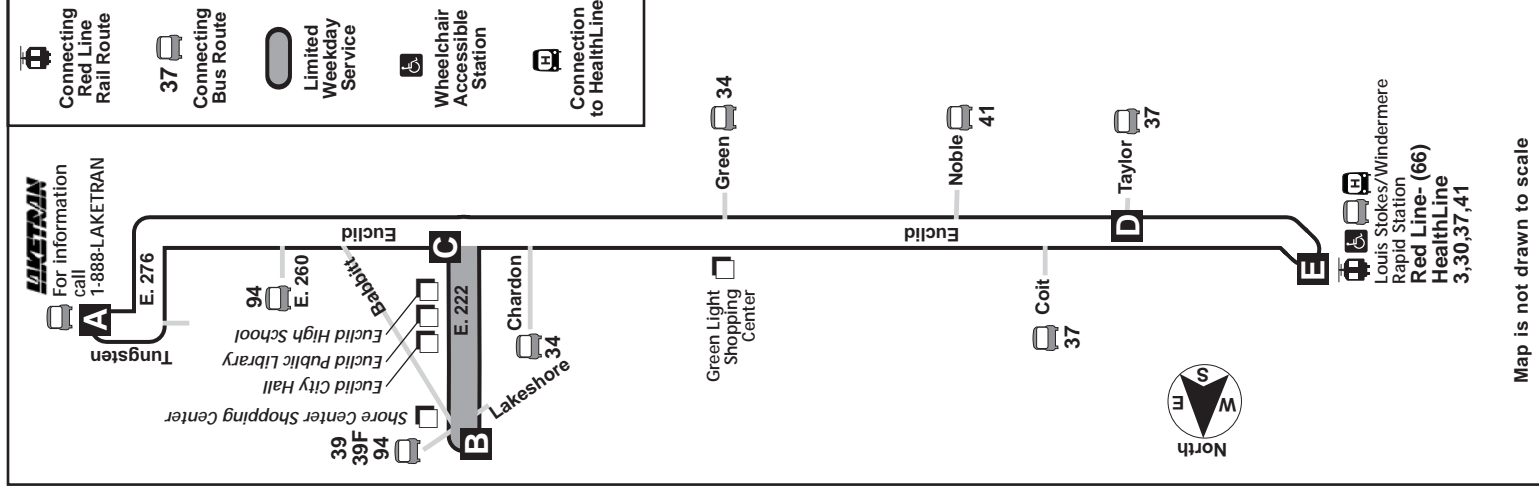

Direct Connections
to LAKETRAN available.
For information
call 1-888-LAKETRAN.

Wheelchair Accessible

For more information,
call the RTA'swerline at
(216) 621-9500
TDD (216) 781-4271

Greater Cleveland Regional Transit Authority
1240 West 6th Street • Cleveland, Ohio 44113-1331
rideRTA.com