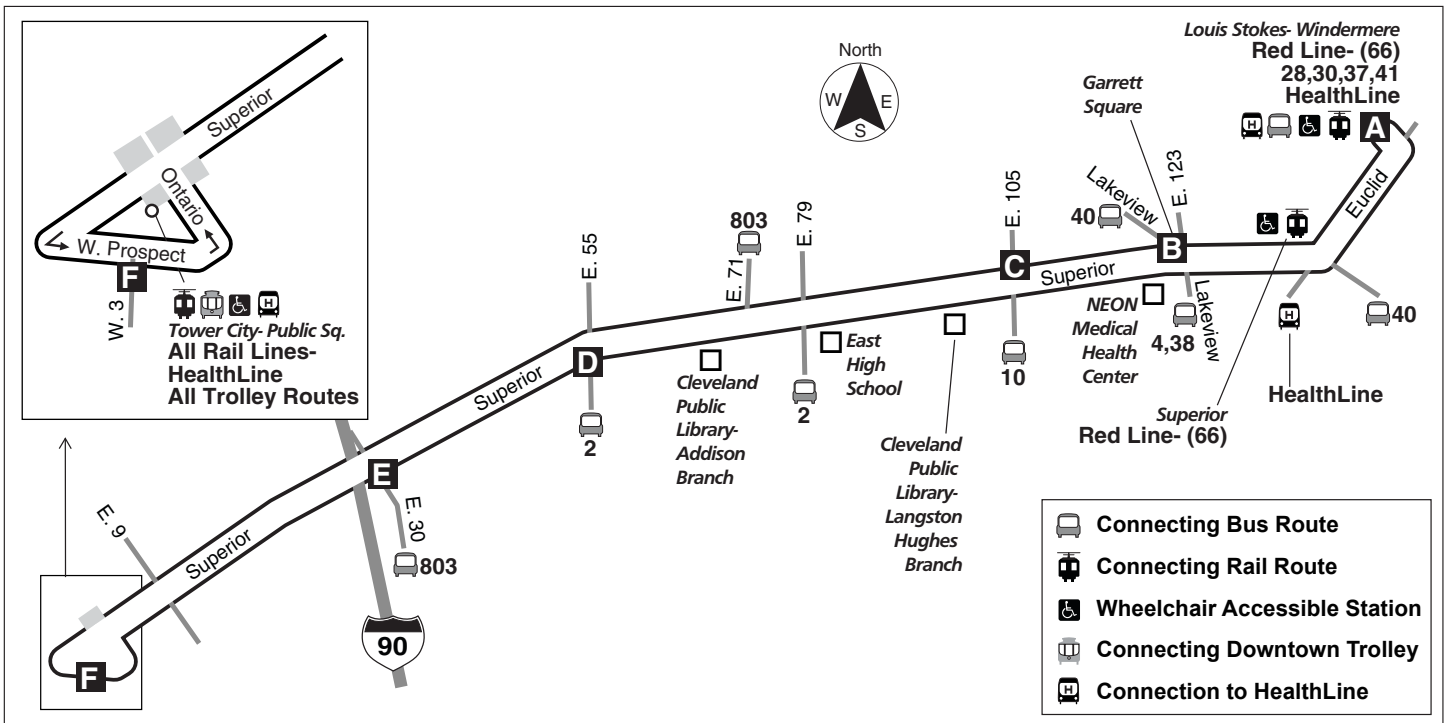

3		West						WEEKDAY		East						3	
Bus Leaves or Arrives At	Louis Stokes Windermere Rapid Station	Superior- Lakeview (Garrett Square)	Superior- East 105	Superior- East 55	Superior- East 30	Tower City at West Prospect- West 3	Bus Leaves or Arrives At	Tower City at West Prospect- West 3	Superior- East 30	Superior- East 55	Superior- East 105	Superior- Lakeview (Garrett Square)	Louis Stokes Windermere Rapid Station				
	A	B	C	D	E	F		F	E	D	C	B	A				
2 AM	232	239	242	250	253	303	3 AM	310	317	321	329	332	340				
3 AM	332	339	342	350	353	403	4 AM	410	417	421	429	432	440				
4 AM	402	409	412	420	423	433		440	447	451	459	502	510				
	432	439	442	450	453	503	5 AM	510	517	521	529	532	540				
5 AM	502	509	512	520	523	533		540	547	551	559	602	611				
	531	538	541	549	552	602	6 AM	610	618	622	630	633	642				
	547	554	557	606	610	621		627	635	639	647	650	659				
	558	606	610	619	623	634		640	648	652	700	703	712				
6 AM	610	618	622	631	635	646		652	700	705	714	717	726				
	622	630	634	643	647	658	7 AM	704	716	721	730	733	742				
	634	642	646	645	659	711		718	730	735	744	747	756				
	644	652	656	705	710	722		730	742	747	756	759	808				
	657	705	709	718	723	735		744	756	801	810	813	822				
7 AM	708	716	720	729	734	746		755	807	812	821	824	833				
	720	728	732	741	746	758	8 AM	807	819	824	833	836	845				
	732	740	744	753	758	811		819	831	836	845	848	857				
	743	751	755	804	809	822		831	843	848	857	900	909				
8 AM	801	810	814	824	829	842		849	901	906	915	918	927				
	819	828	832	842	847	900	9 AM	907	919	924	933	936	945				
	837	846	850	900	905	918		925	937	942	951	954	1003				
	856	905	909	919	924	937		944	956	1001	1010	1013	1022				
9 AM	913	922	926	936	941	954	10 AM	1001	1013	1018	1027	1030	1039				
	931	940	944	954	959	1012		1019	1031	1036	1045	1048	1057				
	949	958	1002	1012	1017	1030		1037	1049	1054	1103	1106	1115				
10 AM	1007	1016	1020	1030	1035	1048		1055	1107	1112	1121	1124	1133				
	1025	1034	1038	1048	1053	1106	11 AM	1113	1125	1130	1139	1142	1151				
	1043	1052	1056	1106	1111	1124		1131	1143	1148	1157	1200	1209				
11 AM	1101	1110	1114	1124	1129	1142		1149	1201	1206	1215	1218	1227				
	1119	1128	1132	1142	1147	1200	12 PM	1207	1219	1224	1233	1236	1245				
	1137	1146	1150	1200	1205	1218		1225	1237	1242	1251	1254	103				
	1155	1204	1208	1218	1223	1236		1243	1255	100	110	114	123				
12 PM	1213	1222	1226	1236	1241	1254	1 PM	101	113	118	128	132	141				
	1231	1240	1244	1254	1259	112		119	131	136	146	150	159				
	1248	1257	101	111	116	129		137	149	154	204	208	217				
1 PM	106	115	119	129	134	147		155	208	214	225	229	238				
	123	132	136	146	151	204	2 PM	213	226	232	243	247	256				
	141	150	154	204	209	223		233	246	252	303	307	316				
2 PM	200	209	213	223	228	242		252	305	311	322	326	335				
	218	227	231	241	246	300	3 PM	310	323	329	340	344	353				
	236	245	249	259	304	318		328	341	347	358	402	411				
	253	302	306	316	321	335		345	358	403	414	418	427				
3 PM	306	315	319	329	334	348		358	411	416	427	431	440				
	318	327	331	341	346	400	4 PM	410	423	428	439	443	452				
	330	339	343	353	358	412		421	434	439	450	454	503				
	342	351	355	405	410	424		432	445	450	501	505	514				
	354	403	407	417	422	436		444	457	502	513	517	526				
4 PM	408	417	421	431	436	450		457	510	515	526	530	539				
	419	428	432	442	447	501	5 PM	508	521	526	537	541	550				
	431	440	444	454	459	513		520	533	538	549	553	602				
	442	451	455	505	510	524		531	542	547	558	602	611				
	455	504	508	518	523	537		544	555	600	611	615	624				
5 PM	507	516	520	530	535	549		556	607	612	623	627	636				
	519	528	532	542	547	601	6 PM	608	619	624	635	639	648				
	531	540	544	554	559	612		619	630	635	646	650	659