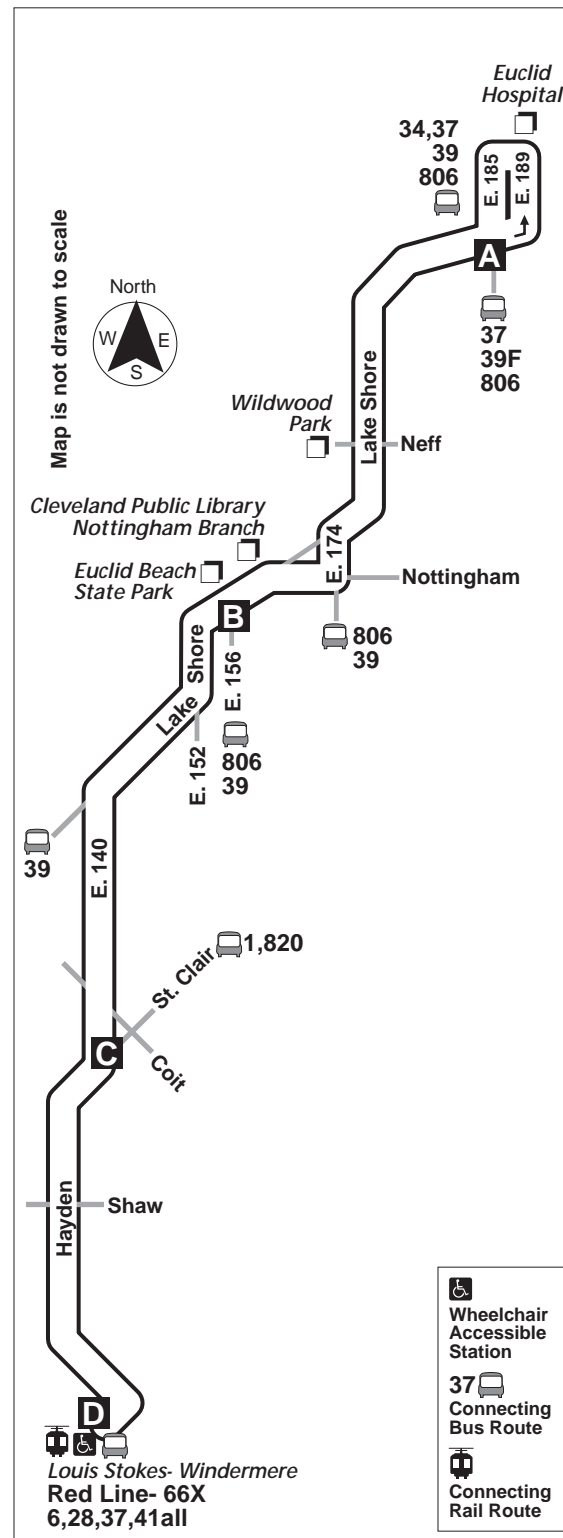

30

East 140- Hayden

Effective November 9, 2008

DESTINATIONS:

- Euclid Hospital (CCHS)
- Wildwood Park
- Cleveland Public Library- Nottingham Branch
- Euclid Beach State Park
- Louis Stokes Station at Windermere

 **Wheelchair Accessible**

For more information,
call the RTAanswerline at
(216) 621-9500
TDD (216) 781-4271

Greater Cleveland Regional Transit Authority
1240 West 6th Street ♣ Cleveland, Ohio 44113-1331
www.rideRTA.com