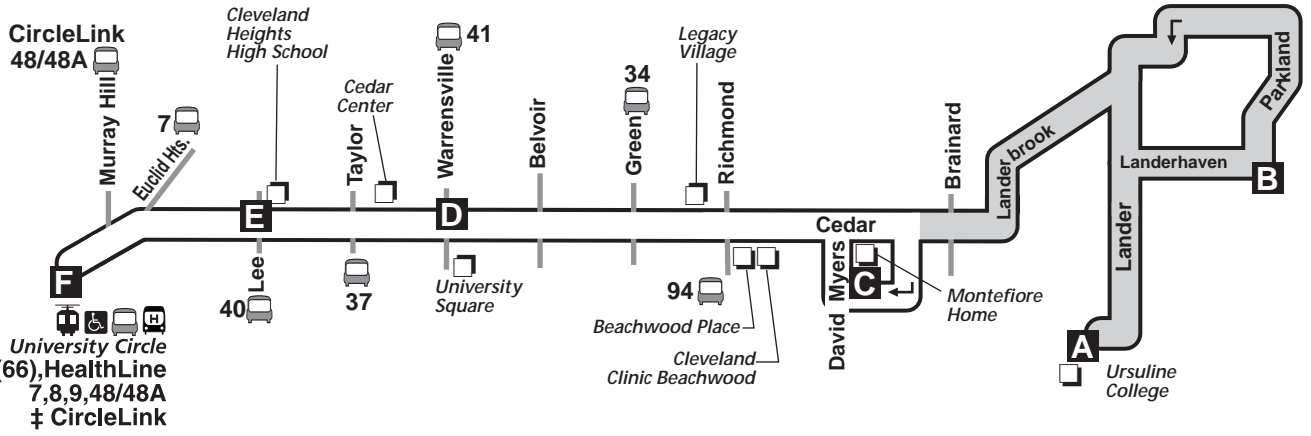

32

Cedar

Effective August 22, 2010

DESTINATIONS:

Ursuline College
Landerhaven / Parkland / Landerbrook
Montefiore Home
Cleveland Clinic Beachwood
Beachwood Place • Legacy Village
University Square
Cedar Center
Cedar Fairmont Commercial District
University Circle Rapid Station

University Circle
Red Line- (66), HealthLine
7, 8, 9, 48/48A
‡ CircleLink

Connecting Rail Route

HealthLine

40 Connecting Bus Route

Wheelchair Accessible Station

Ursuline College Trips

‡ Bus stop is at Glenwood- E.114

S - Trip operates on school days only

Ursuline College Trips

Eastbound: East on Cedar Road, left on Landerbrook, right on Lander, left on Landerhaven, left on Parkland, left on Lander to Ursuline College.