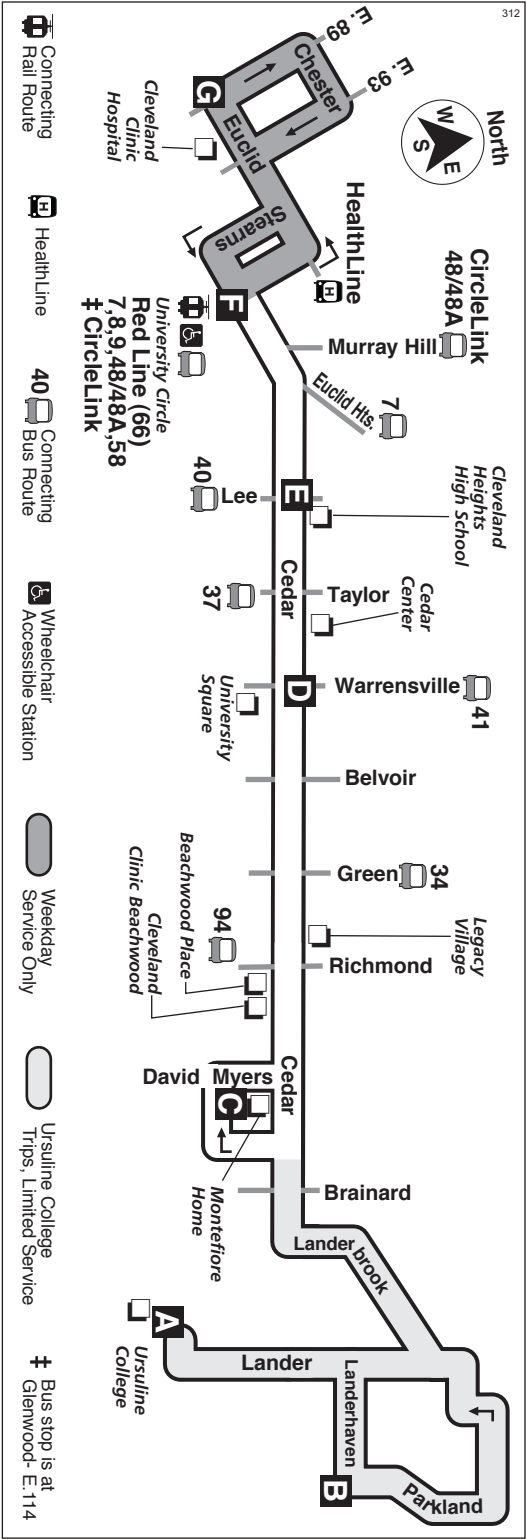

32

Cedar

Effective March 18, 2012

DESTINATIONS:

- Ursuline College
- Landerhaven / Parkland / Landerbrook
- Montefiore Home
- Cleveland Clinic Beachwood
- Beachwood Place • Legacy Village
- University Square
- Cedar Center
- Cedar Fairmont Commercial District
- University Circle Rapid Station
- Cleveland Clinic Hospital

Wheelchair Accessible

For more information,
call the RTAnswerline at
(216) 621-9500
TDD (216) 781-4271

Greater Cleveland Regional Transit Authority
1240 West 6th Street • Cleveland, Ohio 44113-1331
rideRTA.com