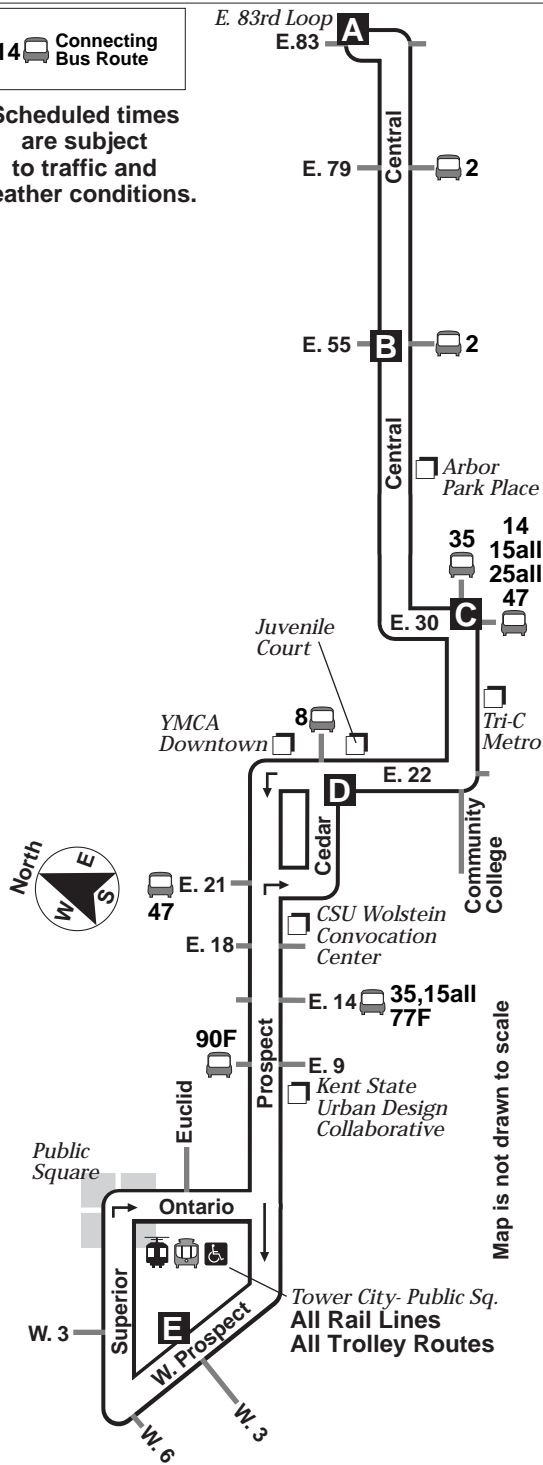

33

Central

Effective June 11, 2006

DESTINATIONS:

East 83rd Loop
Arbor Park Place
Cuyahoga Community College Metro Campus
YMCA Downtown
Wolstein Convention Center
KSU Urban Design Collaborative
Colonial Arcade
Tower City

Wheelchair Accessible

For more information,
call the RTA Answerline at
(216) 621-9500
TDD (216) 781-4271

Greater Cleveland Regional Transit Authority
1240 West 6th Street • Cleveland, Ohio 44113-1331
www.rideRTA.com

14 Connecting Bus Route

Scheduled times are subject to traffic and weather conditions.

33

WEEKDAY ONLY

33

West

BUS LEAVES OR ARRIVES AT	Central-East 83 A	Central-East 55 B	Community College-East 30 C	Cedar-East 22 D	Tower City West Prospect West 3 E
6 AM	602	606	610	615	622
7 AM	702	706	710	715	722
8 AM	802	806	810	815	822
9 AM	900	904	908	913	920
10 AM	1000	1004	1008	1013	1020
11 AM	1100	1104	1108	1113	1120
12 PM	1200	1204	1208	1213	1220
1 PM	100	104	108	113	120
2 PM	200	204	208	213	220
3 PM	300	304	308	313	320
4 PM	402	406	410	415	422
5 PM	502	506	510	515	522

East

BUS LEAVES OR ARRIVES AT	Tower City West Prospect West 3 E	Cedar-East 22 D	Community College-East 30 C	Central-East 55 B	Central-East 83 A
6 AM	631	639	642	645	650
7 AM	731	739	742	745	750
8 AM	831	839	842	845	850
9 AM	931	939	942	945	950
10 AM	1031	1039	1042	1045	1050
11 AM	1131	1140	1144	1147	1152
12 PM	1231	1240	1244	1247	1252
1 PM	131	140	144	147	152
2 PM	231	240	244	247	252
3 PM	331	340	344	347	352
4 PM	431	440	444	447	452
5 PM	531	540	544	547	552