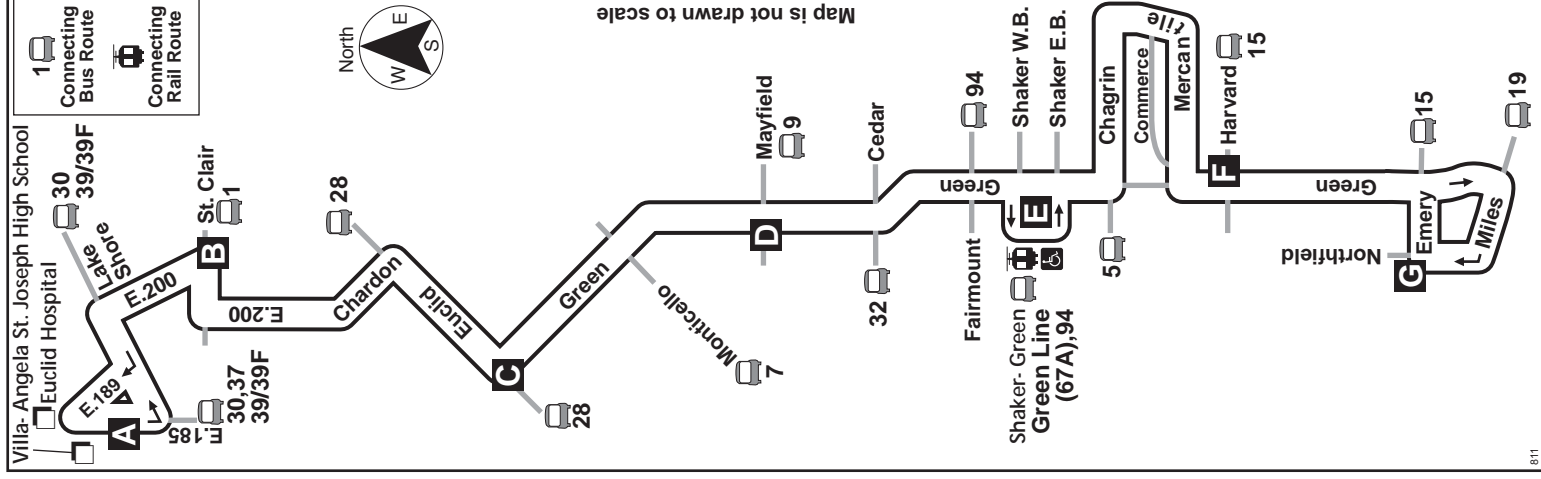

34

East 200 - Green

Effective August 21, 2011

DESTINATIONS:

- Euclid Hospital (CCHS)
- Indian Hills Plaza
- Green Light Shopping Center
- Univ. Suburban Health Care Ctr. (UHHS)
- Notre Dame College
- Shaker- Green Rapid Station

Wheelchair Accessible

For more information,
call the RTA's hotline at
(216) 621-9500
TDD (216) 781-4271

Greater Cleveland Regional Transit Authority
1240 West 6th Street • Cleveland, Ohio 44113-1331
rideRTA.com