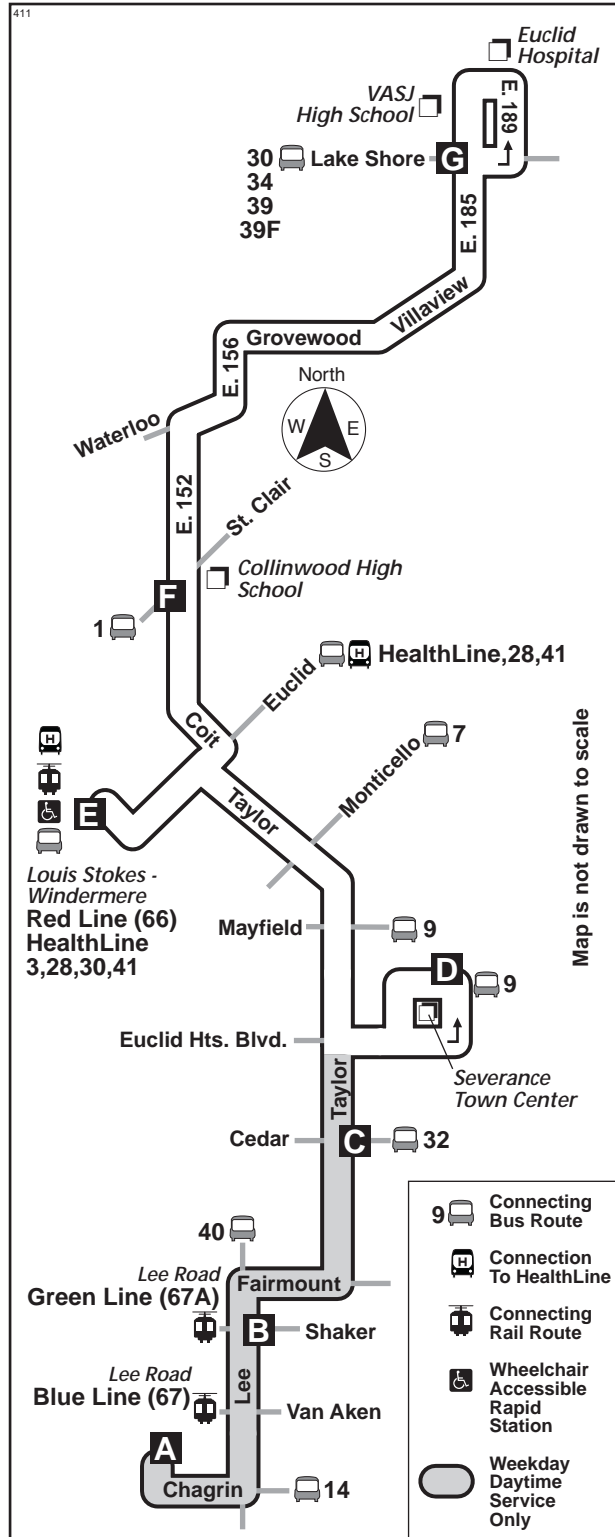

## East 185 - Taylor

Effective August 21, 2011

### DESTINATIONS:

- Euclid Hospital (CCHS)
- Five Points Plaza
- Louis Stokes Station at Windermere
- Severance Town Center
- Taylor Commons
- University Corners
- Shaker-Lee Rapid Station
- Van Aken-Lee Rapid Station
- Shaker Towne Centre

 **Wheelchair Accessible**

For more information,  
call the RTA Answerline at  
(216) 621-9500  
TDD (216) 781-4271

Greater Cleveland Regional Transit Authority  
1240 West 6th Street • Cleveland, Ohio 44113-1331  
rideRTA.com