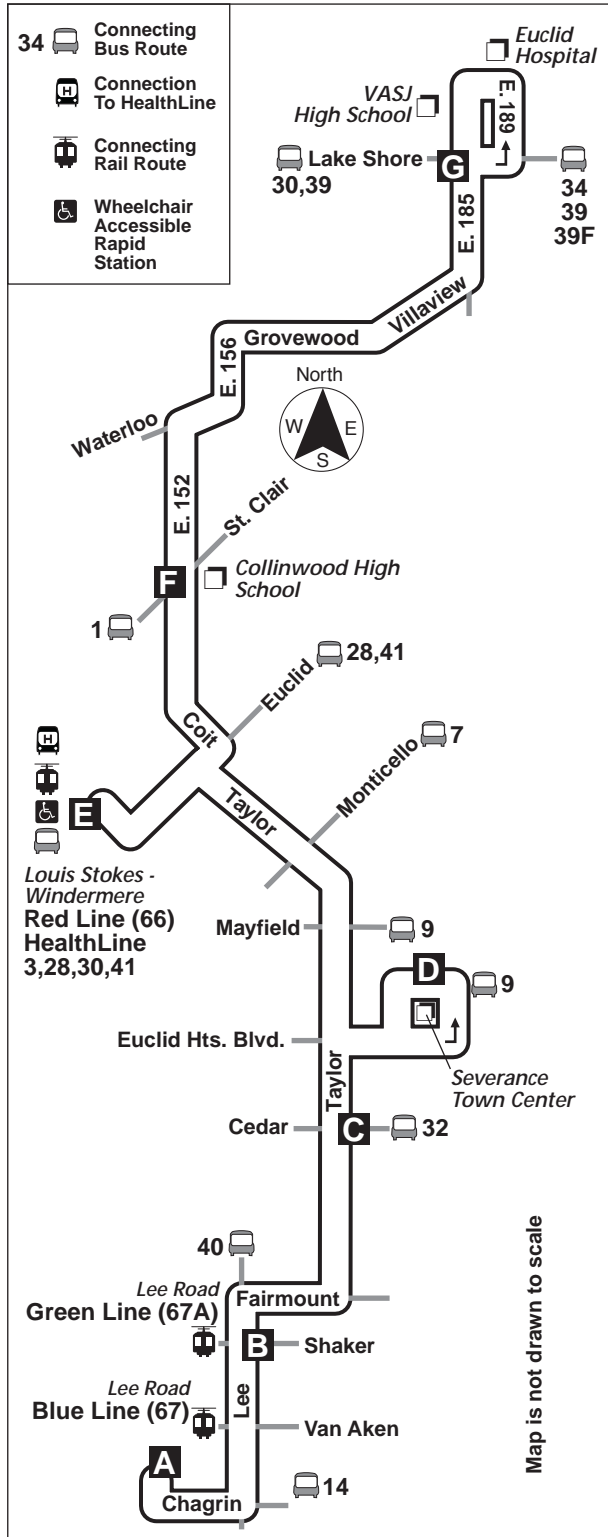

37

East 185 - Taylor

Effective December 13, 2009

DESTINATIONS:

- Euclid Hospital (CCHS)
- Five Points Plaza
- Louis Stokes Station at Windermere
- Severance Town Center
- Taylor Commons
- University Corners
- Shaker-Lee Rapid Station
- Van Aken Rapid Station
- Shaker Towne Centre

Wheelchair Accessible

For more information,
call the RTAnswerline at
(216) 621-9500
TDD (216) 781-4271

Greater Cleveland Regional Transit Authority
1240 West 6th Street • Cleveland, Ohio 44113-1331
rideRTA.com