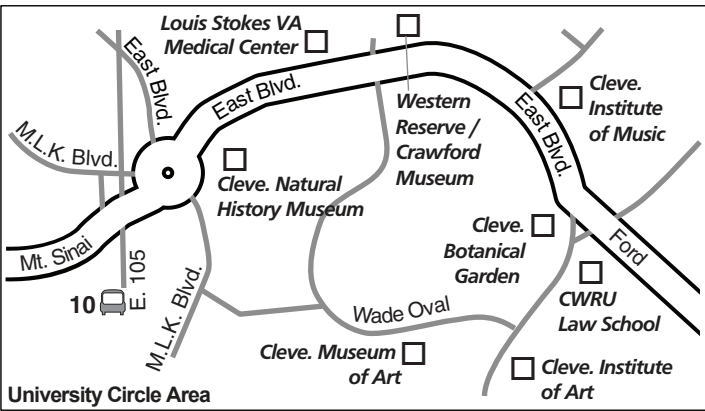

38

West

WEEKDAY

East

38

Bus Leaves or Arrives At	West						East						
	St. Clair-East 129 A	Superior-Lakeview (Garrett Square) B	Euclid-East 118 C	East 79-Hough D	East 55-Lexington E	Tower City at West Prospect-West 3 F	Tower City at West Prospect-West 3 F	East 55-Lexington E	East 79-Hough D	Euclid-East 118 C	Superior-Lakeview (Garrett Square) B	St. Clair-East 129 A	
5 AM	509	516	521	531	536	550	6 AM	600	616	621	631	636	644
	549	556	601	611	616	630		640	656	701	711	716	724
6 AM	628	636	641	651	656	710	7 AM	720	736	741	751	756	804
7 AM	708	716	721	731	736	750	8 AM	800	816	821	831	836	844
	745	753	758	808	814	829		839	855	900	910	915	923
8 AM	825	833	838	848	854	909	9 AM	920	936	941	951	956	1005
9 AM	928	936	941	951	957	1012	10 AM	1019	1035	1041	1051	1056	1105
10 AM	1025	1033	1038	1048	1054	1109	11 AM	1119	1135	1141	1151	1156	1205
11 AM	1125	1133	1138	1148	1154	1209	12 PM	1219	1235	1241	1251	1256	105
12 PM	1225	1233	1238	1248	1254	109	1 PM	119	135	141	151	156	205
1 PM	125	133	138	148	154	210	2 PM	219	235	241	251	256	305
2 PM	No	No	No	S234	240	256	3 PM	313	330	336	347	352	401
	217	226	231	241	247	303		353	410	416	427	432	441
	257	306	311	321	327	343	4 PM	433	450	456	507	512	521
3 PM	337	346	351	401	407	423	5 PM	514	531	536	546	551	600
4 PM	417	426	431	441	447	503		556	611	616	626	631	640
	457	506	511	521	526	541	6 PM	634	649	654	704	708	716
5 PM	537	546	551	601	606	621	7 PM	710	725	730	739	743	751
6 PM	617	626	631	641	646	701	8 PM	810	825	830	839	843	851
7 PM	707	716	721	731	736	751	9 PM	910	925	930	939	943	951
8 PM	809	816	821	831	836	850	10 PM	1010	1025	1030	1039	1043	1051
9 PM	909	916	921	931	936	950	11 PM	1110	1125	1130	1139	1143	1151
10 PM	1009	1016	1021	1031	1036	1050	12 AM	1210	1223	1227	1236	1240	1248
11 PM	1109	1116	1121	1131	1136	1150							

S-Trip operates on school days only

Please have exact fare ready, drivers carry no change.

Scheduled times are subject to traffic and weather conditions.

Subscribe to e-news: To subscribe to RTA's twice-a-month free e-mail newsletter, go to rideRTA.com/e-news and fill in the information. Each newsletter is filled with up-to-date transit information.