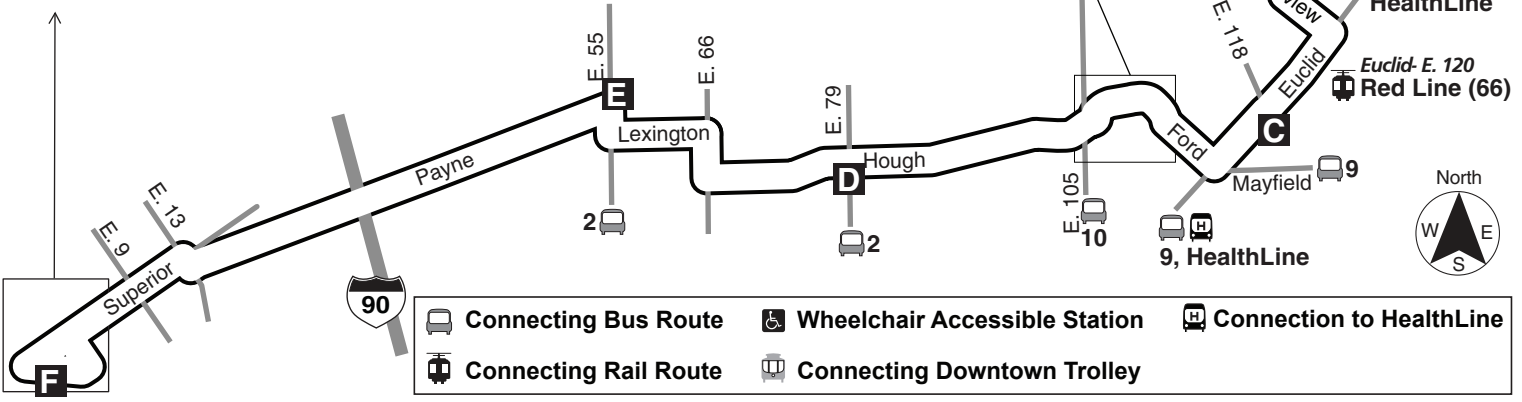

38

West

WEEKDAY

East

38

Bus Leaves or Arrives At	West						East						
	St. Clair-East 129 A	Superior-Lakeview (Garrett Square) B	Euclid-East 118 C	East 79-Hough D	East 55-Lexington E	Tower City at West Prospect-West 3 F	Tower City at West Prospect-West 3 F	East 55-Lexington E	East 79-Hough D	Euclid-East 118 C	Superior-Lakeview (Garrett Square) B	St. Clair-East 129 A	
5 AM	509	516	521	531	536	550	6 AM	600	616	621	631	636	644
	549	556	601	611	616	630		640	656	701	711	716	724
6 AM	628	636	641	651	656	710	7 AM	720	736	741	751	756	804
7 AM	708	716	721	731	736	750	8 AM	800	816	821	831	836	844
	745	753	758	808	814	829		839	855	900	910	915	923
8 AM	825	833	838	848	854	909	9 AM	920	936	941	951	956	1005
9 AM	928	936	941	951	957	1012	10 AM	1019	1035	1041	1051	1056	1105
10 AM	1025	1033	1038	1048	1054	1109	11 AM	1119	1135	1141	1151	1156	1205
11 AM	1125	1133	1138	1148	1154	1209	12 PM	1219	1235	1241	1251	1256	105
12 PM	1225	1233	1238	1248	1254	109	1 PM	119	135	141	151	156	205
1 PM	125	133	138	148	154	210	2 PM	219	235	241	251	256	305
2 PM	No	No	No	S234	240	256	3 PM	313	330	336	347	352	401
	217	226	231	241	247	303		353	410	416	427	432	441
	257	306	311	321	327	343	4 PM	433	450	456	507	512	521
3 PM	337	346	351	401	407	423	5 PM	514	531	536	546	551	600
4 PM	417	426	431	441	447	503		556	611	616	626	631	640
	457	506	511	521	526	541	6 PM	634	649	654	704	708	716
5 PM	537	546	551	601	606	621	7 PM	710	725	730	739	743	751
6 PM	617	626	631	641	646	701	8 PM	810	825	830	839	843	851
7 PM	707	716	721	731	736	751	9 PM	910	925	930	939	943	951
8 PM	809	816	821	831	836	850	10 PM	1010	1025	1030	1039	1043	1051
9 PM	909	916	921	931	936	950	11 PM	1110	1125	1130	1139	1143	1151
10 PM	1009	1016	1021	1031	1036	1050	12 AM	1210	1223	1227	1236	1240	1248
11 PM	1109	1116	1121	1131	1136	1150							

S-Trip operates on school days only

Please have exact fare ready, drivers carry no change.

Scheduled times are subject to traffic and weather conditions.

Subscribe to e-news: To subscribe to RTA's twice-a-month free e-mail newsletter, go to rideRTA.com/e-news and fill in the information. Each newsletter is filled with up-to-date transit information.