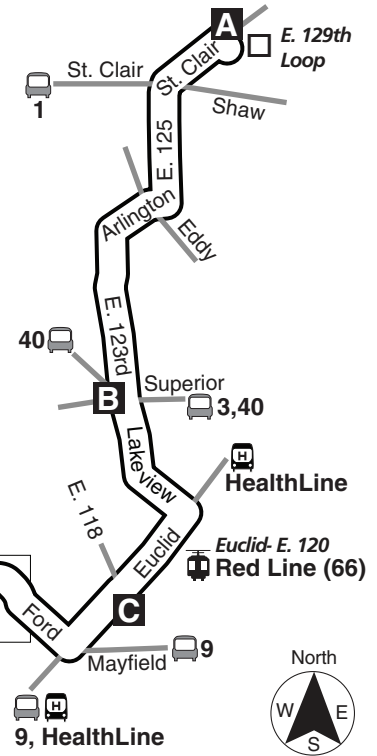

38

West

WEEKDAY

East

38

Bus Leaves or Arrives At	West						East						
	St. Clair-East 129 A	Superior-Lakeview (Garrett Square) B	Euclid-East 118 C	East 79-Hough D	East 55-Lexington E	Tower City at West Prospect-West 3 F	Tower City at West Prospect-West 3 F	East 55-Lexington E	East 79-Hough D	Euclid-East 118 C	Superior-Lakeview (Garrett Square) B	St. Clair-East 129 A	
5 AM	509	516	521	531	536	550	6 AM	600	616	621	631	636	644
	549	556	601	611	616	630		640	656	701	711	716	724
6 AM	628	636	641	651	656	710	7 AM	720	736	741	751	756	804
7 AM	708	716	721	731	736	750	8 AM	800	816	821	831	836	844
	745	753	758	808	814	829		839	855	900	910	915	923
8 AM	825	833	838	848	854	909	9 AM	920	936	941	951	956	1005
9 AM	928	936	941	951	957	1012	10 AM	1019	1035	1041	1051	1056	1105
10 AM	1025	1033	1038	1048	1054	1109	11 AM	1119	1135	1141	1151	1156	1205
11 AM	1125	1133	1138	1148	1154	1209	12 PM	1219	1235	1241	1251	1256	105
12 PM	1225	1233	1238	1248	1254	109	1 PM	119	135	141	151	156	205
1 PM	125	133	138	148	154	210	2 PM	219	235	241	251	256	305
2 PM	No	No	No	S234	240	256	3 PM	313	330	336	347	352	401
	217	226	231	241	247	303		353	410	416	427	432	441
	257	306	311	321	327	343	4 PM	433	450	456	507	512	521
3 PM	337	346	351	401	407	423	5 PM	514	531	536	546	551	600
4 PM	417	426	431	441	447	503		556	611	616	626	631	640
	457	506	511	521	526	541	6 PM	634	649	654	704	708	716
5 PM	537	546	551	601	606	621	7 PM	710	725	730	739	743	751
6 PM	617	626	631	641	646	701	8 PM	810	825	830	839	843	851
7 PM	707	716	721	731	736	751	9 PM	910	925	930	939	943	951
8 PM	809	816	821	831	836	850	10 PM	1010	1025	1030	1039	1043	1051
9 PM	909	916	921	931	936	950	11 PM	1110	1125	1130	1139	1143	1151
10 PM	1009	1016	1021	1031	1036	1050	12 AM	1210	1223	1227	1236	1240	1248
11 PM	1109	1116	1121	1131	1136	1150							

S-Trip operates on school days only

Please have exact fare ready, drivers carry no change.

Scheduled times are subject to traffic and weather conditions.

Subscribe to e-news: To subscribe to RTA's twice-a-month free e-mail newsletter, go to rideRTA.com/e-news and fill in the information. Each newsletter is filled with up-to-date transit information.