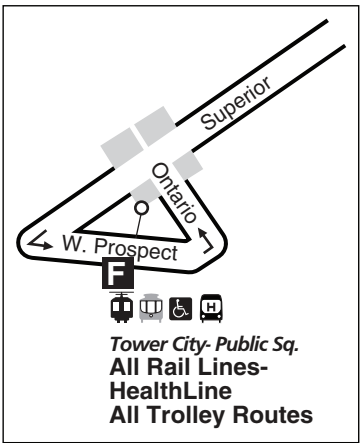

38

West

WEEKDAY

East

38

Bus Leaves or Arrives At	West						East						
	St. Clair-East 129 A	Superior-Lakeview (Garrett Square) B	Euclid-East 118 C	East 79-Hough D	East 55-Lexington E	Tower City at West Prospect-West 3 F	Tower City at West Prospect-West 3 F	East 55-Lexington E	East 79-Hough D	Euclid-East 118 C	Superior-Lakeview (Garrett Square) B	St. Clair-East 129 A	
5 AM	509	516	521	531	536	550	6 AM	600	616	621	631	636	644
	549	556	601	611	616	630		640	656	701	711	716	724
6 AM	628	636	641	651	656	710	7 AM	720	736	741	751	756	804
7 AM	708	716	721	731	736	750	8 AM	800	816	821	831	836	844
	745	753	758	808	814	829		839	855	900	910	915	923
8 AM	825	833	838	848	854	909	9 AM	920	936	941	951	956	1005
9 AM	928	936	941	951	957	1012	10 AM	1019	1035	1041	1051	1056	1105
10 AM	1025	1033	1038	1048	1054	1109	11 AM	1119	1135	1141	1151	1156	1205
11 AM	1125	1133	1138	1148	1154	1209	12 PM	1219	1235	1241	1251	1256	105
12 PM	1225	1233	1238	1248	1254	109	1 PM	119	135	141	151	156	205
1 PM	125	133	138	148	154	210	2 PM	219	235	241	251	256	305
2 PM	No	No	No	S234	240	256	3 PM	313	330	336	347	352	401
	217	226	231	241	247	303		353	410	416	427	432	441
	257	306	311	321	327	343	4 PM	433	450	456	507	512	521
3 PM	337	346	351	401	407	423	5 PM	514	531	536	546	551	600
4 PM	417	426	431	441	447	503		556	611	616	626	631	640
	457	506	511	521	526	541	6 PM	634	649	654	704	708	716
5 PM	537	546	551	601	606	621	7 PM	710	725	730	739	743	751
6 PM	617	626	631	641	646	701	8 PM	810	825	830	839	843	851
7 PM	707	716	721	731	736	751	9 PM	910	925	930	939	943	951
8 PM	809	816	821	831	836	850	10 PM	1010	1025	1030	1039	1043	1051
9 PM	909	916	921	931	936	950	11 PM	1110	1125	1130	1139	1143	1151
10 PM	1009	1016	1021	1031	1036	1050	12 AM	1210	1223	1227	1236	1240	1248
11 PM	1109	1116	1121	1131	1136	1150							

S-Trip operates on school days only

Please have exact fare ready, drivers carry no change.

Scheduled times are subject to traffic and weather conditions.

Subscribe to e-news: To subscribe to RTA's twice-a-month free e-mail newsletter, go to rideRTA.com/e-news and fill in the information. Each newsletter is filled with up-to-date transit information.