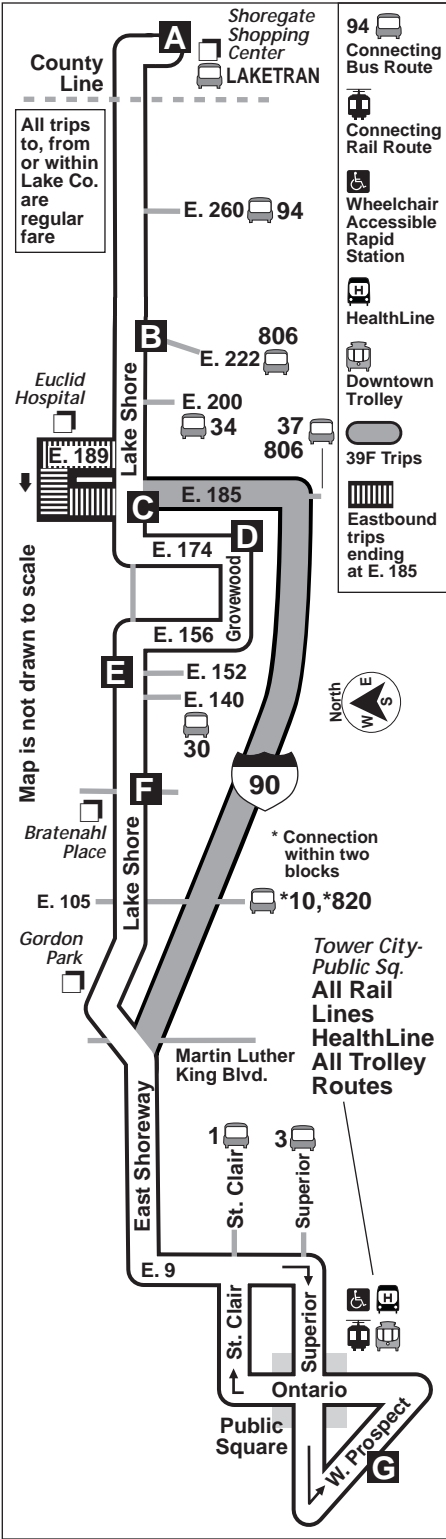

39/39F

Lake Shore Blvd.

Effective November 9, 2008

- DESTINATIONS:**
- Shoregate Shopping Center
 - Euclid Park-N-Ride & Transit Center
 - Shore Cultural Center
 - Lake Shore Shopping Center
 - Euclid Hospital
 - Wildwood State Park
 - Bratenahl Place
 - Tower City

Direct Connections to LAKETRAN available. For information call 1-888-LAKETRAN.

Wheelchair Accessible

For more information, call the RTAnswerline at (216) 621-9500 TDD (216) 781-4271

Greater Cleveland Regional Transit Authority
 1240 West 6th Street ♻ Cleveland, Ohio 44113-1331
 rideRTA.com