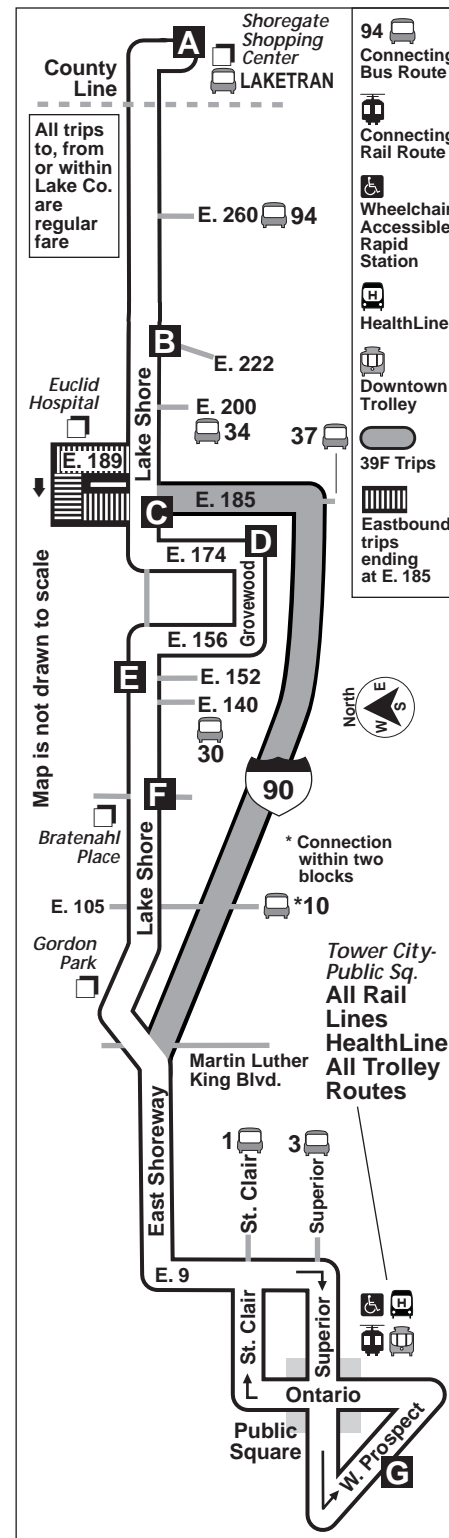

39/39F

Lake Shore Blvd.

Effective December 13, 2009

DESTINATIONS:

Shoregate Shopping Center
Euclid Park-N-Ride & Transit Center
Shore Cultural Center
Lake Shore Shopping Center
Euclid Hospital
Wildwood State Park
Bratenahl Place
Tower City

LAKETRAN

Direct Connections
to LAKETRAN available.
For information
call 1-888-LAKETRAN.

Wheelchair Accessible

For more information,
call the RTAnswerline at
(216) 621-9500
TDD (216) 781-4271

RTA

Greater Cleveland Regional Transit Authority
1240 West 6th Street • Cleveland, Ohio 44113-1331
rideRTA.com