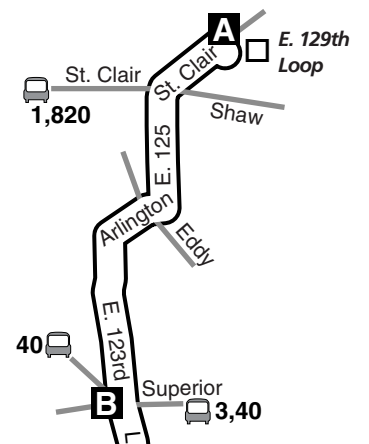

4/38

Hough- Wade Park

Effective November 9, 2008

DESTINATIONS:

NEON Health Services (Superior)
Free Clinic of Greater Cleveland
University Circle
Louis Stokes Cleve. Veterans Affairs
Medical Center
Thurgood Marshall Rec. Center
NEON Health Services (Hough)
Asia Plaza
Virgil Brown Job & Family
Services Center
Cleveland Public Library (Main Branch)
Tower City

Wheelchair Accessible

For more information,
call the RTAnswerline at
(216) 621-9500
TDD (216) 781-4271

Greater Cleveland Regional Transit Authority
1240 West 6th Street • Cleveland, Ohio 44113-1331
rideRTA.com