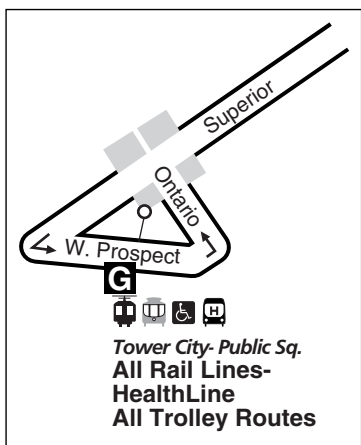

- Connecting Bus Route
- Wheelchair Accessible Station
- Connection to HealthLine
- Connecting Rail Route
- Connecting Downtown Trolley

West

East

Bus Leaves or Arrives At	Route	West							Bus Leaves or Arrives At	Route	East							
		A	B	C	D	E	F	G			G	F	E	D	C	B	A	
4 AM	4	456	503	508	515	No	520	534	5 AM	4	540	554	No	559	607	612	620	
5 AM	38	513	520	525	No	535	540	554	6 AM	38	600	616	621	No	631	636	644	
	4	536	543	548	555	No	600	614		4	620	637	No	642	650	655	703	
6 AM	38	553	601	606	No	616	621	635	7 AM	38	640	656	701	No	711	716	724	
	4	615	622	627	635	No	641	656		4	701	718	No	723	731	736	744	
7 AM	38	633	641	646	No	656	701	715	8 AM	38	720	736	741	No	751	756	804	
	4	653	701	706	715	No	721	736		4	741	758	No	803	811	816	824	
8 AM	38	713	721	726	No	736	741	755	9 AM	38	800	816	821	No	831	836	844	
	4	733	741	746	755	No	801	816		4	821	838	No	843	851	856	904	
9 AM	38	751	759	804	No	814	820	835	10 AM	38	840	856	901	No	911	916	924	
	4	813	821	826	835	No	841	856		4	901	918	No	923	931	936	944	
10 AM	38	832	840	845	No	855	901	916	11 AM	38	930	946	951	No	1001	1006	1015	
	4	903	911	916	925	No	931	946		4	1001	1018	No	1023	1031	1036	1044	
11 AM	38	932	940	945	No	955	1001	1016	12 PM	38	1030	1046	1052	No	1102	1107	1116	
	4	1003	1011	1016	1025	No	1031	1046		4	1101	1118	No	1123	1131	1136	1144	
12 PM	38	1032	1040	1045	No	1055	1101	1116	1 PM	38	1130	1146	1152	No	1202	1207	1216	
	4	1103	1111	1116	1125	No	1131	1146		4	1201	1218	No	1223	1231	1236	1244	
1 PM	38	1132	1140	1145	No	1155	1201	1216	2 PM	38	1230	1246	1252	No	102	107	116	
	4	1203	1211	1216	1225	No	1231	1246		4	101	118	No	123	131	136	144	
2 PM	38	1232	1240	1245	No	1255	101	116	3 PM	38	130	146	152	No	202	207	216	
	4	103	111	116	125	No	131	146		4	159	217	No	223	231	236	245	
3 PM	38	132	140	145	No	155	201	217	4 PM	38	219	235	241	No	251	256	305	
	4	203	211	216	225	No	231	248		4	236	254	No	300	308	313	322	
4 PM	38	No	No	No	No	S234	240	256	5 PM	38	256	313	319	No	330	335	344	
	4	221	230	235	No	245	251	307		4	316	334	No	340	348	353	402	
5 PM	38	242	251	256	304	No	310	327	6 PM	38	336	353	359	No	410	415	424	
	4	258	307	312	No	322	328	344		4	356	414	No	420	428	433	442	
6 PM	38	318	327	332	340	No	346	403	7 PM	38	416	433	439	No	450	455	504	
	4	336	345	350	No	400	406	422		4	436	454	No	500	508	513	522	
7 PM	38	358	407	412	420	No	426	443	8 PM	38	457	514	520	No	531	536	545	
	4	416	425	430	No	440	446	502		4	516	534	No	539	547	552	601	
8 PM	38	438	447	452	500	No	506	523	9 PM	38	538	553	558	No	608	613	622	
	4	457	506	511	No	521	526	541		4	556	611	No	616	624	629	638	
9 PM	38	518	527	532	540	No	546	603	10 PM	38	620	635	640	No	650	655	704	
	4	547	556	601	No	611	616	631		4	640	655	No	700	708	713	722	
10 PM	38	619	628	633	641	No	647	704	11 PM	38	710	725	730	No	739	743	751	
	4	648	657	702	No	712	717	732		4	740	755	No	800	808	813	822	
11 PM	38	719	728	733	741	No	747	804	12 AM	38	810	825	830	No	839	843	851	
	4	748	757	802	No	812	817	831		4	840	855	No	900	908	913	922	
12 AM	38	820	829	834	841	No	846	901		38	910	925	930	No	939	943	951	
	4	848	855	900	No	910	915	929		4	940	955	No	1000	1007	1011	1018	
	38	920	929	934	941	No	946	1001		38	1010	1025	1030	No	1039	1043	1051	
	4	949	956	1001	No	1011	1016	1030		4	1040	1054	No	1059	1106	1110	1117	
	38	1023	1030	1035	1042	No	1047	1101		38	1110	1125	1130	No	1139	1143	1151	
	4	1054	1101	1106	No	1116	1121	1135		4	1140	1154	No	1159	1206	1210	1217	
	38	1122	1129	1134	1141	No	1146	1200		38	1210	1223	1227	No	1236	1240	1248	
	4	1222	1229	1234	1241	No	1246	100										

S-Trip operates on school days only

Please have exact fare ready, drivers carry no change.

Scheduled times are subject to traffic and weather conditions.

Subscribe to e-news: To subscribe to RTA's twice-a-month free e-mail newsletter, go to rideRTA.com/e-news and fill in the information. Each newsletter is filled with up-to-date transit information.