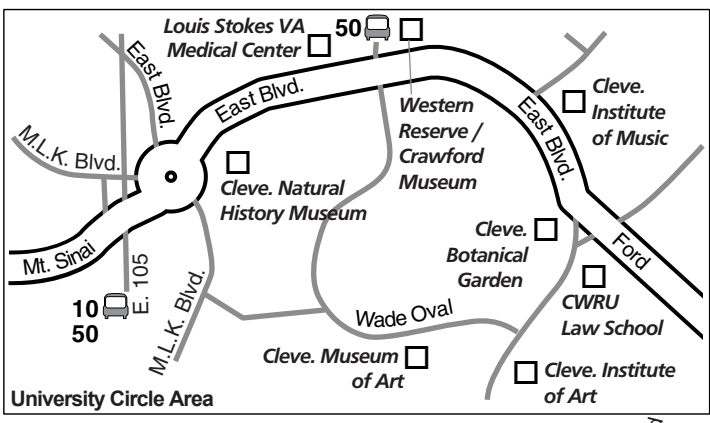

- Connecting Bus Route
- Wheelchair Accessible Station
- Connection to HealthLine
- Connecting Rail Route
- Connecting Downtown Trolley

West

East

Bus Leaves or Arrives At	Route	West							Bus Leaves or Arrives At	Route	East							
		A	B	C	D	E	F	G			G	F	E	D	C	B	A	
4 AM	4	456	503	508	515	No	520	534	5 AM	4	540	554	No	559	607	612	620	
5 AM	38	513	520	525	No	535	540	554	6 AM	38	600	616	621	No	631	636	644	
	4	536	543	548	555	No	600	614		4	620	637	No	642	650	655	703	
6 AM	38	553	601	606	No	616	621	635	7 AM	38	640	656	701	No	711	716	724	
	4	615	622	627	635	No	641	656		4	701	718	No	723	731	736	744	
7 AM	38	633	641	646	No	656	701	715	8 AM	38	720	736	741	No	751	756	804	
	4	653	701	706	715	No	721	736		4	741	758	No	803	811	816	824	
8 AM	38	713	721	726	No	736	741	755	9 AM	38	800	816	821	No	831	836	844	
	4	733	741	746	755	No	801	816		4	821	838	No	843	851	856	904	
9 AM	38	751	759	804	No	814	820	835	10 AM	38	840	856	901	No	911	916	924	
	4	813	821	826	835	No	841	856		4	901	918	No	923	931	936	944	
10 AM	38	832	840	845	No	855	901	916	11 AM	38	930	946	951	No	1001	1006	1015	
	4	903	911	916	925	No	931	946		4	1001	1018	No	1023	1031	1036	1044	
11 AM	38	932	940	945	No	955	1001	1016	12 PM	38	1030	1046	1052	No	1102	1107	1116	
	4	1003	1011	1016	1025	No	1031	1046		4	1101	1118	No	1123	1131	1136	1144	
12 PM	38	1032	1040	1045	No	1055	1101	1116	1 PM	38	1130	1146	1152	No	1202	1207	1216	
	4	1103	1111	1116	1125	No	1131	1146		4	1201	1218	No	1223	1231	1236	1244	
1 PM	38	1132	1140	1145	No	1155	1201	1216	2 PM	38	1230	1246	1252	No	102	107	116	
	4	1203	1211	1216	1225	No	1231	1246		4	101	118	No	123	131	136	144	
2 PM	38	1232	1240	1245	No	1255	101	116	3 PM	38	130	146	152	No	202	207	216	
	4	103	111	116	125	No	131	146		4	159	217	No	223	231	236	245	
3 PM	38	132	140	145	No	155	201	217	4 PM	38	219	235	241	No	251	256	305	
	4	203	211	216	225	No	231	248		4	236	254	No	300	308	313	322	
4 PM	38	No	No	No	No	S234	240	256	5 PM	38	256	313	319	No	330	335	344	
	4	221	230	235	No	245	251	307		4	316	334	No	340	348	353	402	
5 PM	38	242	251	256	304	No	310	327	6 PM	38	336	353	359	No	410	415	424	
	4	258	307	312	No	322	328	344		4	356	414	No	420	428	433	442	
6 PM	38	318	327	332	340	No	346	403	7 PM	38	416	433	439	No	450	455	504	
	4	336	345	350	No	400	406	422		4	436	454	No	500	508	513	522	
7 PM	38	358	407	412	420	No	426	443	8 PM	38	457	514	520	No	531	536	545	
	4	416	425	430	No	440	446	502		4	516	534	No	539	547	552	601	
8 PM	38	438	447	452	500	No	506	523	9 PM	38	538	553	558	No	608	613	622	
	4	457	506	511	No	521	526	541		4	556	611	No	616	624	629	638	
9 PM	38	518	527	532	540	No	546	603	10 PM	38	620	635	640	No	650	655	704	
	4	547	556	601	No	611	616	631		4	640	655	No	700	708	713	722	
10 PM	38	619	628	633	641	No	647	704	11 PM	38	710	725	730	No	739	743	751	
	4	648	657	702	No	712	717	732		4	740	755	No	800	808	813	822	
11 PM	38	719	728	733	741	No	747	804	12 AM	38	810	825	830	No	839	843	851	
	4	748	757	802	No	812	817	831		4	840	855	No	900	908	913	922	
12 AM	38	820	829	834	841	No	846	901		38	910	925	930	No	939	943	951	
	4	848	855	900	No	910	915	929		4	940	955	No	1000	1007	1011	1018	
	38	920	929	934	941	No	946	1001		38	1010	1025	1030	No	1039	1043	1051	
	4	949	956	1001	No	1011	1016	1030		4	1040	1054	No	1059	1106	1110	1117	
	38	1023	1030	1035	1042	No	1047	1101		38	1110	1125	1130	No	1139	1143	1151	
	4	1054	1101	1106	No	1116	1121	1135		4	1140	1154	No	1159	1206	1210	1217	
	38	1122	1129	1134	1141	No	1146	1200		38	1210	1223	1227	No	1236	1240	1248	
	4	1222	1229	1234	1241	No	1246	100										

S-Trip operates on school days only

Please have exact fare ready, drivers carry no change.

Scheduled times are subject to traffic and weather conditions.

Subscribe to e-news: To subscribe to RTA's twice-a-month free e-mail newsletter, go to rideRTA.com/e-news and fill in the information. Each newsletter is filled with up-to-date transit information.