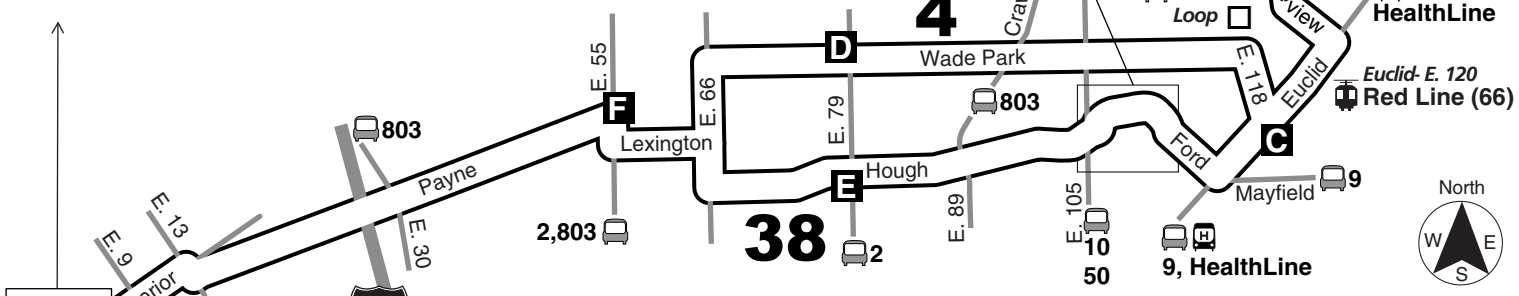

- Connecting Bus Route
- Wheelchair Accessible Station
- Connection to HealthLine
- Connecting Rail Route
- Connecting Downtown Trolley

West

East

Bus Leaves or Arrives At	Route	West							Bus Leaves or Arrives At	Route	East							
		A	B	C	D	E	F	G			G	F	E	D	C	B	A	
4 AM	4	456	503	508	515	No	520	534	5 AM	4	540	554	No	559	607	612	620	
5 AM	38	513	520	525	No	535	540	554	6 AM	38	600	616	621	No	631	636	644	
	4	536	543	548	555	No	600	614		4	620	637	No	642	650	655	703	
6 AM	38	553	601	606	No	616	621	635	7 AM	38	640	656	701	No	711	716	724	
	4	615	622	627	635	No	641	656		4	701	718	No	723	731	736	744	
7 AM	38	633	641	646	No	656	701	715	8 AM	38	720	736	741	No	751	756	804	
	4	653	701	706	715	No	721	736		4	741	758	No	803	811	816	824	
8 AM	38	713	721	726	No	736	741	755	9 AM	38	800	816	821	No	831	836	844	
	4	733	741	746	755	No	801	816		4	821	838	No	843	851	856	904	
9 AM	38	751	759	804	No	814	820	835	10 AM	38	840	856	901	No	911	916	924	
	4	813	821	826	835	No	841	856		4	901	918	No	923	931	936	944	
10 AM	38	832	840	845	No	855	901	916	11 AM	38	930	946	951	No	1001	1006	1015	
	4	903	911	916	925	No	931	946		4	1001	1018	No	1023	1031	1036	1044	
11 AM	38	932	940	945	No	955	1001	1016	12 PM	38	1030	1046	1052	No	1102	1107	1116	
	4	1003	1011	1016	1025	No	1031	1046		4	1101	1118	No	1123	1131	1136	1144	
12 PM	38	1032	1040	1045	No	1055	1101	1116	1 PM	38	1130	1146	1152	No	1202	1207	1216	
	4	1103	1111	1116	1125	No	1131	1146		4	1201	1218	No	1223	1231	1236	1244	
1 PM	38	1132	1140	1145	No	1155	1201	1216	2 PM	38	1230	1246	1252	No	102	107	116	
	4	1203	1211	1216	1225	No	1231	1246		4	101	118	No	123	131	136	144	
2 PM	38	1232	1240	1245	No	1255	101	116	3 PM	38	130	146	152	No	202	207	216	
	4	103	111	116	125	No	131	146		4	159	217	No	223	231	236	245	
3 PM	38	132	140	145	No	155	201	217	4 PM	38	219	235	241	No	251	256	305	
	4	203	211	216	225	No	231	248		4	236	254	No	300	308	313	322	
4 PM	38	No	No	No	No	S234	240	256	5 PM	38	256	313	319	No	330	335	344	
	4	221	230	235	No	245	251	307		4	316	334	No	340	348	353	402	
5 PM	38	242	251	256	304	No	310	327	6 PM	38	336	353	359	No	410	415	424	
	4	258	307	312	No	322	328	344		4	356	414	No	420	428	433	442	
6 PM	38	318	327	332	340	No	346	403	7 PM	38	416	433	439	No	450	455	504	
	4	336	345	350	No	400	406	422		4	436	454	No	500	508	513	522	
7 PM	38	358	407	412	420	No	426	443	8 PM	38	457	514	520	No	531	536	545	
	4	416	425	430	No	440	446	502		4	516	534	No	539	547	552	601	
8 PM	38	438	447	452	500	No	506	523	9 PM	38	538	553	558	No	608	613	622	
	4	457	506	511	No	521	526	541		4	556	611	No	616	624	629	638	
9 PM	38	518	527	532	540	No	546	603	10 PM	38	620	635	640	No	650	655	704	
	4	547	556	601	No	611	616	631		4	640	655	No	700	708	713	722	
10 PM	38	619	628	633	641	No	647	704	11 PM	38	710	725	730	No	739	743	751	
	4	648	657	702	No	712	717	732		4	740	755	No	800	808	813	822	
11 PM	38	719	728	733	741	No	747	804	12 AM	38	810	825	830	No	839	843	851	
	4	748	757	802	No	812	817	831		4	840	855	No	900	908	913	922	
12 AM	38	820	829	834	841	No	846	901		38	910	925	930	No	939	943	951	
	4	848	855	900	No	910	915	929		4	940	955	No	1000	1007	1011	1018	
	38	920	929	934	941	No	946	1001		38	1010	1025	1030	No	1039	1043	1051	
	4	949	956	1001	No	1011	1016	1030		4	1040	1054	No	1059	1106	1110	1117	
	38	1023	1030	1035	1042	No	1047	1101		38	1110	1125	1130	No	1139	1143	1151	
	4	1054	1101	1106	No	1116	1121	1135		4	1140	1154	No	1159	1206	1210	1217	
	38	1122	1129	1134	1141	No	1146	1200		38	1210	1223	1227	No	1236	1240	1248	
	4	1222	1229	1234	1241	No	1246	100										

S-Trip operates on school days only

Please have exact fare ready, drivers carry no change.

Scheduled times are subject to traffic and weather conditions.

Subscribe to e-news: To subscribe to RTA's twice-a-month free e-mail newsletter, go to rideRTA.com/e-news and fill in the information. Each newsletter is filled with up-to-date transit information.