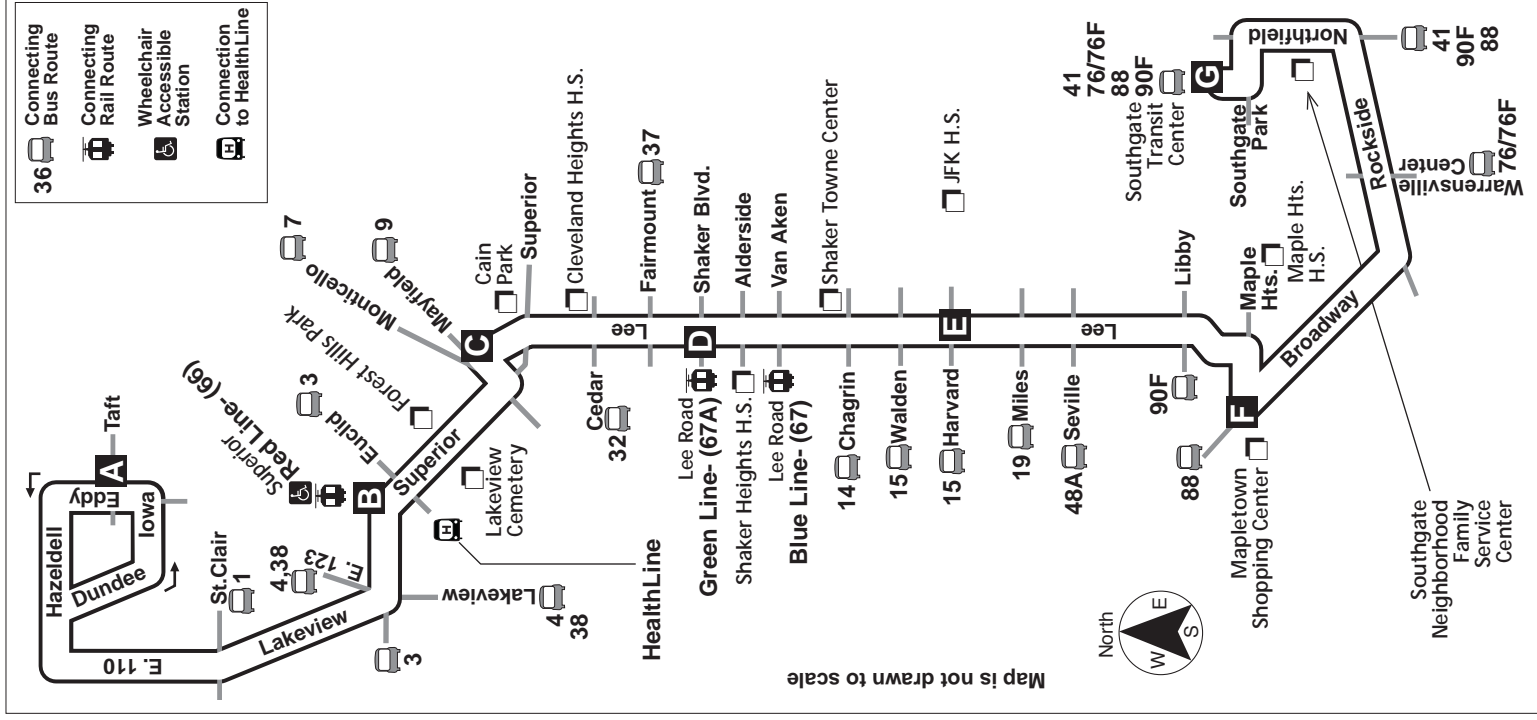

40

Lakeview -

Lee

Effective December 13, 2009

DESTINATIONS:

- NEON (Superior) Health Services Center
- Superior Rapid Station
- Forest Hills Shopping Center
- Cleveland Heights Community Center
- Cain Park
- Cedar-Lee Shopping District
- Lee Road Rapid Stations (Green & Blue Lines)
- Shaker Towne Center
- Lee Harvard Shopping Center
- Mapletown Shopping Center
- Meadowbrook Market Square
- Southgate Neighbhd Family Svc. Cntr.
- Southgate Transit Center

Wheelchair Accessible

For more information,
call the RTA's hotline at
(216) 621-9500
TDD (216) 781-4271

Greater Cleveland Regional Transit Authority
1240 West 6th Street • Cleveland, Ohio 44113-1331
rideRTA.com

40

WEEKDAY

40

South

	BUS LEAVES OR ARRIVES AT							BUS LEAVES OR ARRIVES AT							
	A	B	C	D	E	F	G	A	B	C	D	E	F	G	
4 AM	447	500	507	517	525	534	547	2 PM	257	314	324	338	349	400	417
5 AM	532	545	552	602	610	619	632	3 PM	346	403	413	427	438	449	506
6 AM	618	631	638	648	656	705	720	4 PM	434	451	501	515	526	537	554
7 AM	710	724	732	743	754	804	821	5 PM	519	536	546	600	610	621	638
8 AM	801	818	827	839	850	901	918	6 PM	601	617	628	642	652	703	720
9 AM	938	955	1004	1016	1027	1038	1055	7 PM	740	753	802	812	822	831	845
10 AM	1023	1040	1049	1101	1112	1123	1140	8 PM	840	853	901	911	921	930	944
11 AM	1108	1125	1134	1146	1157	1208	1225	9 PM	940	953	1001	1011	1021	1030	1044
12 PM	1238	1255	104	116	127	138	155	10 PM	1040	1053	1101	1111	1121	1130	1144
1 PM	123	140	149	201	212	223	240	11 PM	1140	1153	1201	1211	1221	1230	1244
2 PM	208	225	234	246	257	308	325	12 AM	1240	1253	101	111	121	130	144

RTA operates holiday service on the following days:
 New Year's Day, Memorial Day, Independence Day,
 Labor Day, Thanksgiving Day and Christmas Day.