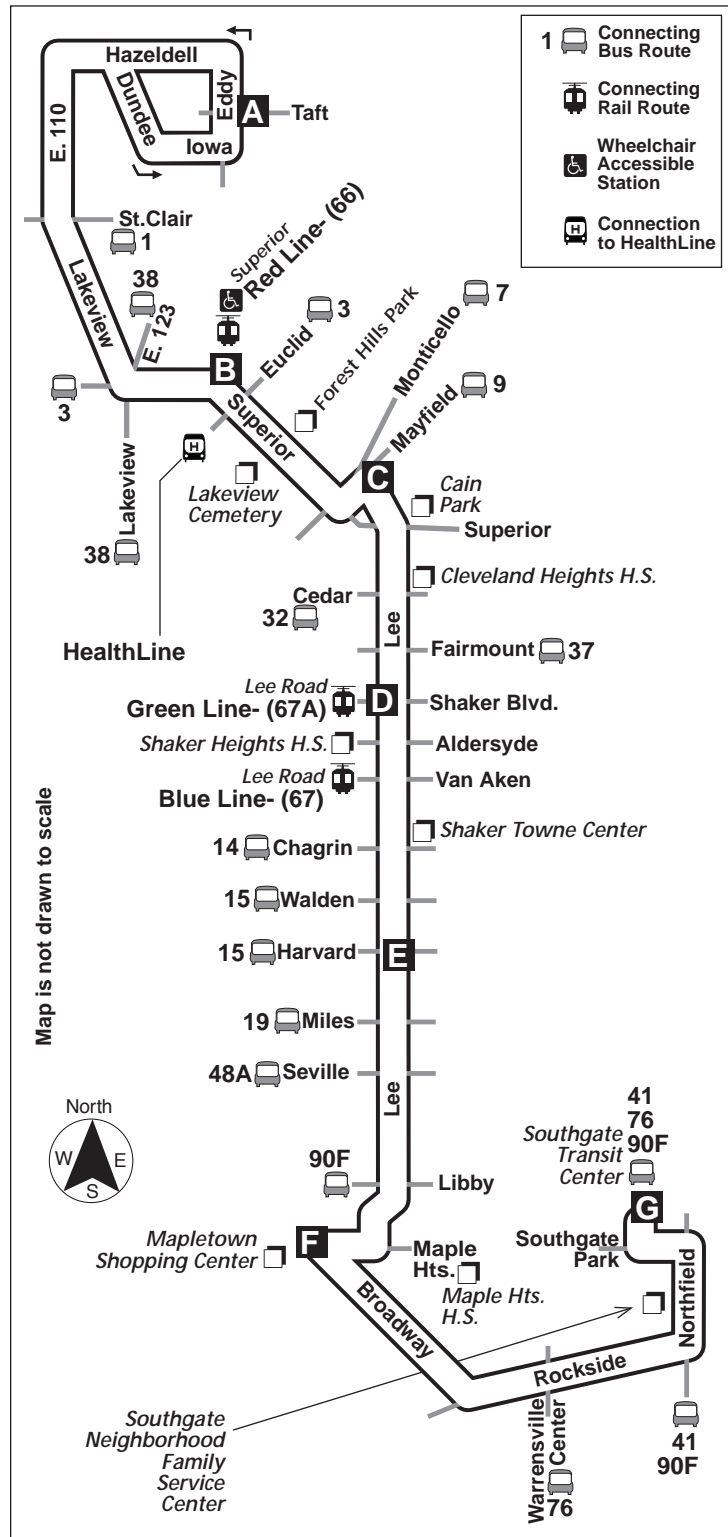

### DESTINATIONS:

NEON (Superior) Health Services Center  
 Superior Rapid Station  
 Forest Hills Shopping Center  
 Cleveland Heights Community Center  
 Cain Park  
 Cedar-Lee Shopping District  
 Lee Road Rapid Stations  
 (Green & Blue Lines)  
 Shaker Towne Center  
 Lee Harvard Shopping Center  
 Mapletown Shopping Center  
 Meadowbrook Market Square  
 Southgate Neighbhd Family Svc. Cntr.  
 Southgate Transit Center

## South

BUS LEAVES OR ARRIVES AT	South							BUS LEAVES OR ARRIVES AT	South						
	A Taft-Eddy	B Superior Rapid Station	C Lee-Mayfield	D Lee-Shaker	E Lee-Harvard	F Broadway-Maple Heights	G Southgate Transit Center		A Taft-Eddy	B Superior Rapid Station	C Lee-Mayfield	D Lee-Shaker	E Lee-Harvard	F Broadway-Maple Heights	G Southgate Transit Center
4 AM	4:44	4:57	5:04	5:14	5:22	5:31	5:44	3 PM	3:03	3:20	3:30	3:44	3:55	4:06	4:23
5 AM	5:24	5:37	5:44	5:54	6:02	6:11	6:24		3:47	4:04	4:14	4:28	4:39	4:50	5:07
6 AM	6:04	6:17	6:24	6:34	6:42	6:51	7:05	4 PM	4:27	4:44	4:54	5:08	5:19	5:30	5:47
	6:41	6:54	7:01	7:12	7:23	7:32	7:47	5 PM	5:07	5:24	5:34	5:48	5:59	6:10	6:27
7 AM	7:31	7:45	7:53	8:04	8:15	8:26	8:43		5:47	6:04	6:15	6:29	6:39	6:50	7:07
8 AM	8:17	8:34	8:43	8:55	9:06	9:17	9:34	6 PM	6:26	6:42	6:53	7:07	7:17	7:28	7:45
	8:58	9:15	9:24	9:36	9:47	9:58	10:15	7 PM	7:05	7:18	7:27	7:40	7:50	8:01	8:15
9 AM	9:38	9:55	10:04	10:16	10:27	10:38	10:55		7:40	7:53	8:02	8:12	8:22	8:31	8:45
10 AM	10:18	10:35	10:44	10:56	11:07	11:18	11:35	8 PM	8:19	8:32	8:40	8:50	9:00	9:09	9:23
	10:58	11:15	11:24	11:36	11:47	11:58	12:15		8:47	9:00	9:08	9:18	9:28	9:37	9:51
11 AM	11:38	11:55	12:04	12:16	12:27	12:38	12:55	9 PM	9:42	9:55	10:03	10:13	10:23	10:32	10:46
12 PM	12:18	12:35	12:44	12:56	1:07	1:18	1:35	10 PM	10:42	10:55	11:03	11:13	11:23	11:32	11:46
	12:58	1:15	1:24	1:36	1:47	1:58	2:15	11 PM	11:42	11:55	12:03	12:13	12:23	12:32	12:46
1 PM	1:38	1:55	2:04	2:16	2:27	2:38	2:55	12 AM	12:42	12:55	1:03	1:13	1:23	1:32	1:46
2 PM	2:18	2:35	2:44	2:56	3:07	3:18	3:35								