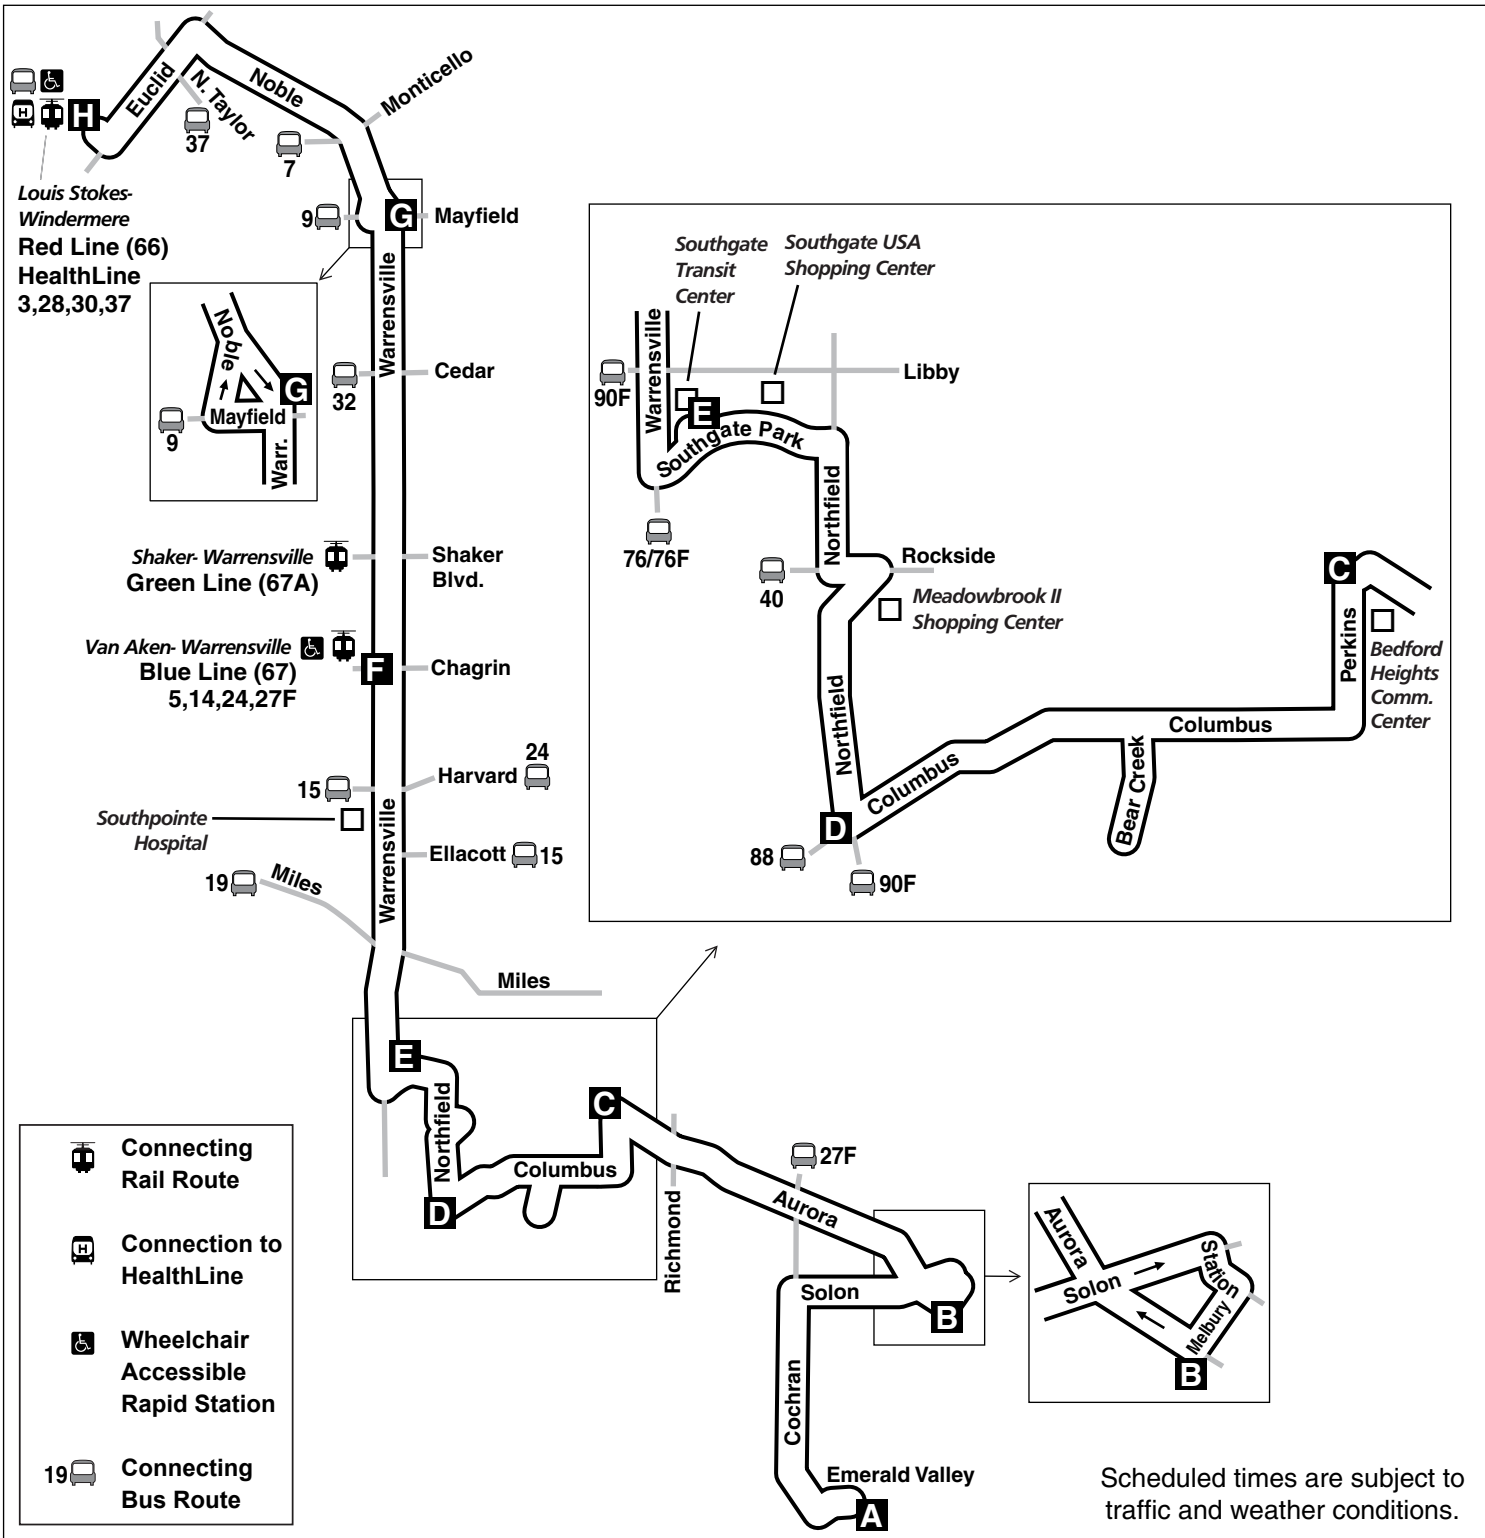

41

Warrensville

Effective August 23, 2009

DESTINATIONS:

Louis Stokes Station at Windermere
University Square
Warrensville- Shaker Rapid Station
Warrensville- Van Aken Rapid Station
South Pointe Hospital
Thistledown Race Track
Southgate Transit Center
Meadowbrook II Shopping Center
Solon Industrial Park
Solon Square Shopping Center
Emerald Valley / Glenwillow

Louis Stokes-Windermere
 Red Line (66)
 HealthLine
 3,28,30,37

Shaker-Warrensville
 Green Line (67A)

Van Aken-Warrensville
 Blue Line (67)
 5,14,24,27F

Southpointe Hospital
 19 Miles
 Ellacott 15
 Harvard 24