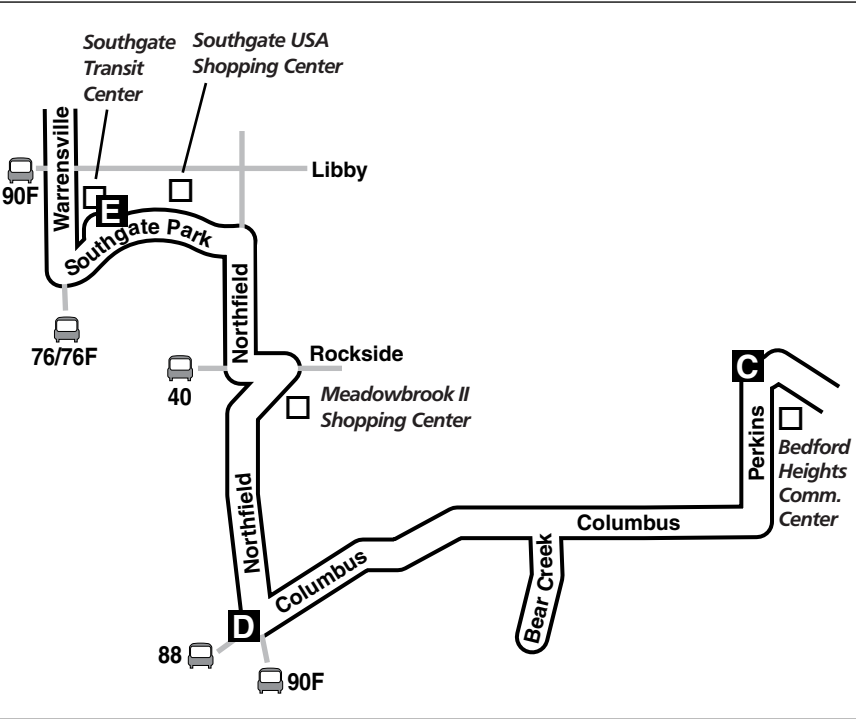

41

Warrensville

Effective August 23, 2009

DESTINATIONS:

Louis Stokes Station at Windermere
University Square
Warrensville- Shaker Rapid Station
Warrensville- Van Aken Rapid Station
South Pointe Hospital
Thistledown Race Track
Southgate Transit Center
Meadowbrook II Shopping Center
Solon Industrial Park
Solon Square Shopping Center
Emerald Valley / Glenwillow

Wheelchair Accessible

For more information,
call the RTAnswerline at
(216) 621-9500
TDD (216) 781-4271

Greater Cleveland Regional Transit Authority
1240 West 6th Street • Cleveland, Ohio 44113-1331
rideRTA.com

Louis Stokes-Windermere
 Red Line (66)
 HealthLine
 3,28,30,37

Shaker-Warrensville
 Green Line (67A)

Van Aken-Warrensville
 Blue Line (67)
 5,14,24,27F

Southpointe Hospital
 19 Miles
 Ellacott 15
 Harvard 24