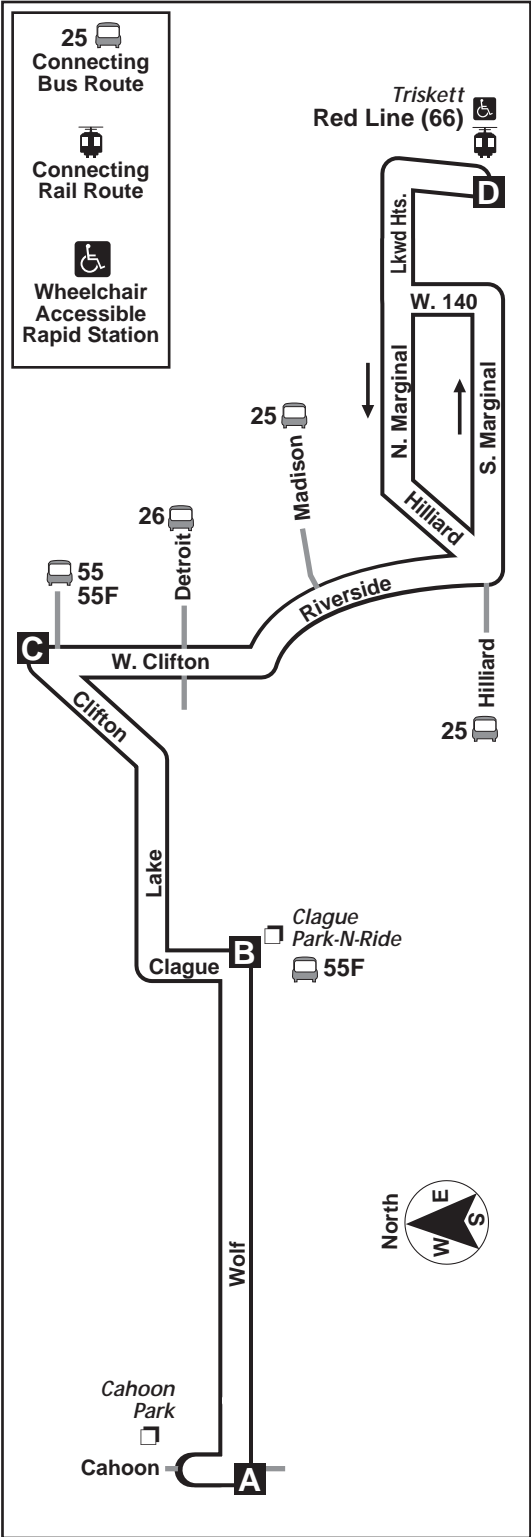

43

Lake-Wolf

Effective August 21, 2011

DESTINATIONS:

- Cahoon Park
- Clague Park-N-Ride
- Triskett Rapid Station

 **Wheelchair Accessible**

For more information,
call the RTAnswerline at
(216) 621-9500
TDD (216) 781-4271

Greater Cleveland Regional Transit Authority
1240 West 6th Street • Cleveland, Ohio 44113-1331
rideRTA.com

West

BUS LEAVES OR ARRIVES AT	Triskett Rapid Station D	Clifton-West Clifton C	Clague-Wolf B	Cahoon-Wolf A
5 AM	5:05	5:17	5:29	5:38
6 AM	6:10	6:22	6:34	6:43

East

BUS LEAVES OR ARRIVES AT	Cahoon-Wolf A	Clague-Wolf B	Clifton-West Clifton C	Triskett Rapid Station D
4 PM	4:57	5:06	5:22	5:34
5 PM	5:52	6:01	6:17	6:29

Scheduled times are subject to traffic and weather conditions.