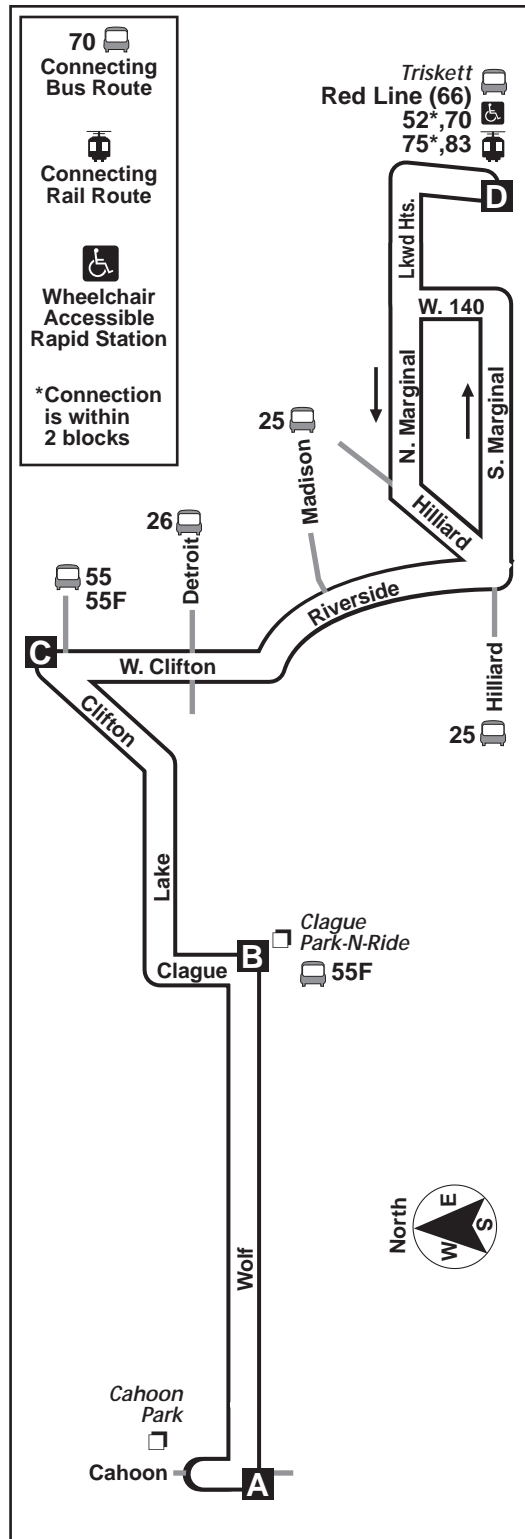

### DESTINATIONS:

- Cahoon Park
- Clague Park-N-Ride
- Triskett Rapid Station

 **Wheelchair Accessible**

For more information,  
call the RTA Answerline at  
(216) 621-9500  
TDD (216) 781-4271

Greater Cleveland Regional Transit Authority  
1240 West 6th Street ♣ Cleveland, Ohio 44113-1331  
rideRTA.com

### West

BUS LEAVES OR ARRIVES AT	Triskett Rapid Station D	Clifton-West Clifton B	Clague-Wolf G	Cahoon-Wolf A
5 AM	527	539	551	600
6 AM	627	639	651	700

### East

BUS LEAVES OR ARRIVES AT	Cahoon-Wolf A	Clague-Wolf B	Clifton-West Clifton C	Triskett Rapid Station D
5 PM	515	524	536	548
6 PM	615	624	636	648

Scheduled times are subject to traffic and weather conditions.