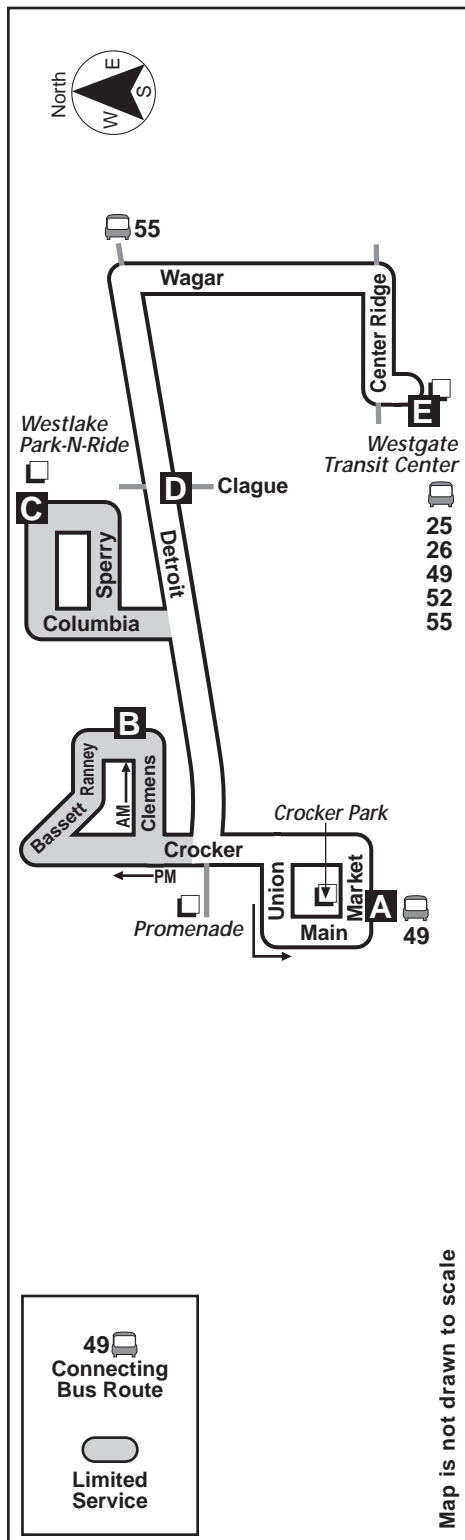

46

Detroit- Wagar

Effective September 20, 2009

DESTINATIONS:

- Crocker Park
- West Bay Plaza † Promenade
- Westgate Transit Center
- Westgate Shopping Center
- Westlake Park-N-Ride

 **Wheelchair Accessible**

For more information,
call the RTAnswerline at
(216) 621-9500
TDD (216) 781-4271

Greater Cleveland Regional Transit Authority
1240 West 6th Street † Cleveland, Ohio 44113-1331
rideRTA.com

46

WEEKDAY

46

East

BUS LEAVES OR ARRIVES AT	Crocker Park at Market- Main	Ranney- Clemens	Clague- Detroit	Westgate Transit Center
	A	B	D	E
6 AM	600	No	613	621
7 AM	700	No	713	721
8 AM	800	No	813	821
9 AM	900	No	913	921
10 AM	1000	No	1013	1021
11 AM	1100	No	1113	1121
12 PM	1200	No	1213	1221
1 PM	100	No	113	121
2 PM	200	No	213	221
3 PM	300	No	313	321
4 PM	400	405	423	434
5 PM	505	510	528	539
6 PM	610	No	623	631

Map is not drawn to scale