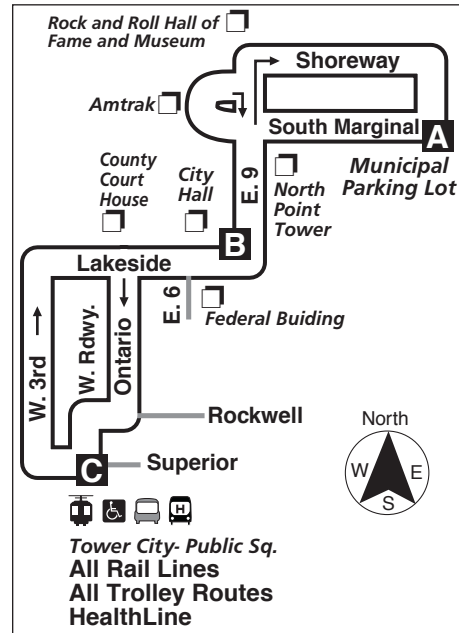

47

Muny Lot- Public Sq. Loop

Effective March 18, 2012

DESTINATIONS:

Municipal Parking Lot
 Amtrak Station
 South Harbor Rapid Station
 Rock and Roll Hall of Fame and Museum
 North Coast/East 9th Street Rapid Station
 North Point Tower
 City Hall
 Justice Center
 Tower City

Wheelchair Accessible

For more information,
 call the RTAnswerline at
 (216) 621-9500
 TDD (216) 781-4271

Greater Cleveland Regional Transit Authority
 1240 West 6th Street • Cleveland, Ohio 44113-1331
 rideRTA.com

-  Connecting Rail Route
-  Downtown Trolley
-  HealthLine
-  Wheelchair Accessible Rapid Station

 Follow us on twitter @GCRTA

Scheduled times are subject to traffic and weather conditions.

No Saturday/Sunday/Holiday Service

BUS LEAVES OR ARRIVES AT	Superior-West Rdwy. C	Lakeside-East 9 B	Muny Lot A
5 AM	5:40	5:44	5:49
6 AM	6:10	6:14	6:19
	6:25	6:29	6:34
	6:40	6:44	6:49
	6:55	6:59	7:04
7 AM	7:10	7:14	7:19
	7:25	7:29	7:34
	7:40	7:44	7:49
	7:55	7:59	8:04
8 AM	8:10	8:14	8:19
	8:25	8:29	8:34
	8:40	8:44	8:49
	8:55	8:59	9:04
9 AM	9:10	9:14	9:19
	9:25	9:29	9:34