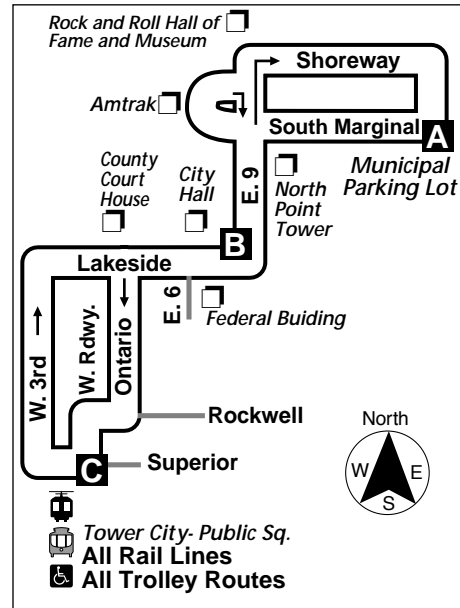

47

Muny Lot- Public Sq. Loop

Effective December 16, 2007

DESTINATIONS:

Municipal Parking Lot
Amtrak Station
South Harbor Rapid Station
Rock and Roll Hall of Fame and Museum
North Coast/East 9th Street Rapid Station
North Point Tower
City Hall
Justice Center
Tower City

 **Wheelchair Accessible**

For more information,
call the RTAnswerline at
(216) 621-9500
TDD (216) 781-4271

Greater Cleveland Regional Transit Authority
1240 West 6th Street • Cleveland, Ohio 44113-1331
rideRTA.com

-  **Connecting Rail Route**
-  **Downtown Trolley**
-  **Wheelchair Accessible Rapid Station**

Please have exact fare ready, drivers carry no change.

**RTA operates holiday service on the following days:
New Year's Day, Memorial Day, Independence Day, Labor Day, Thanksgiving Day and Christmas Day.**

47**WEEKDAY****47****South**

BUS LEAVES OR ARRIVES AT	Muny Lot	Lakeside- East 9	Superior- West Rdwy.
	A	B	C
5 AM	530	534	540
6 AM	600	604	610
	615	619	625
	630	634	640
	645	649	655
7 AM	700	704	710
	715	719	725
	730	734	740
	745	749	755
8 AM	800	804	810
	815	819	825
	830	834	840
	845	849	855
9 AM	900	904	910
	915	919	925