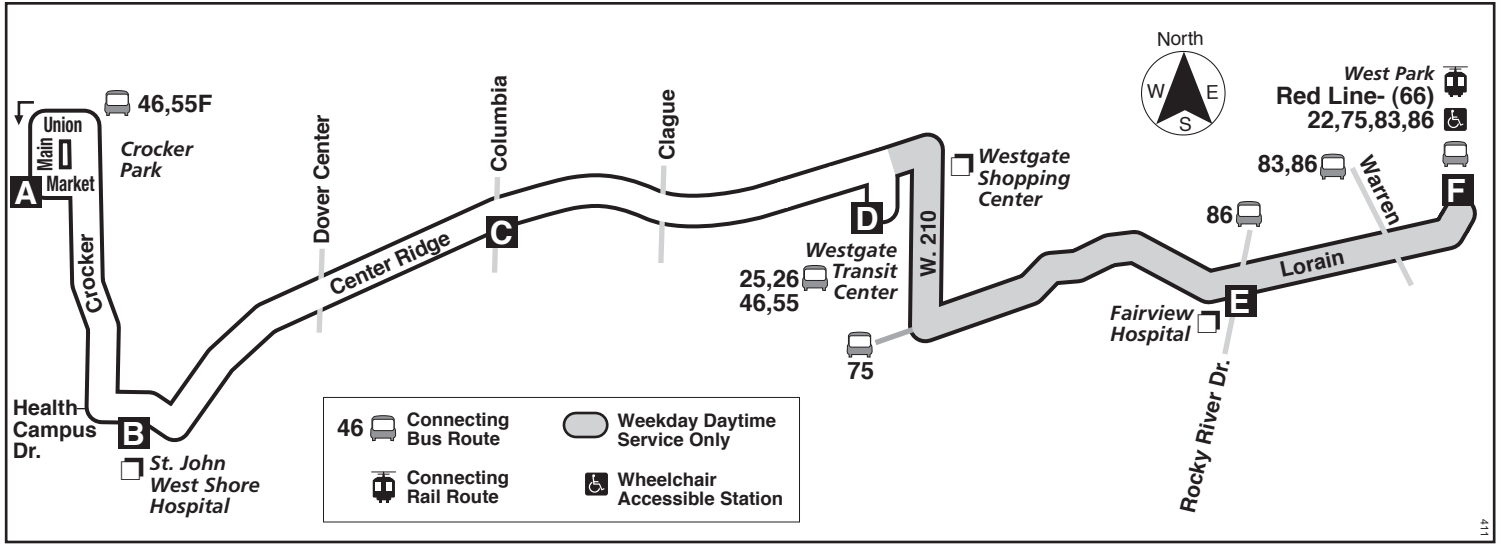

49		East						West						49	
		WEEKDAY													
BUS LEAVES OR ARRIVES AT	A	B	C	D	E	F	BUS LEAVES OR ARRIVES AT	F	E	D	C	B	A		
5 AM	5:25	5:32	5:40	5:48	5:59	6:05	5 AM	5:48	5:53	6:04	6:11	6:23	6:30		
6 AM	6:31	6:38	6:46	6:54	7:06	7:12	6 AM	6:49	6:54	7:06	7:13	7:25	7:32		
7 AM	7:33	7:40	7:48	7:56	8:08	8:14	7 AM	7:40	7:45	7:57	8:04	8:16	8:23		
8 AM	8:30	8:37	8:45	8:53	9:05	9:11	8 AM	8:40	8:45	8:57	9:04	9:16	9:23		
9 AM	9:30	9:37	9:45	9:53	10:06	10:12	9 AM	9:44	9:49	10:02	10:09	10:21	10:28		
10 AM	10:30	10:37	10:45	10:53	11:06	11:12	10 AM	10:44	10:49	11:02	11:09	11:21	11:28		
11 AM	11:30	11:37	11:45	11:53	12:06	12:12	11 AM	11:44	11:49	12:02	12:09	12:21	12:28		
12 PM	12:30	12:37	12:45	12:53	1:06	1:12	12 PM	12:44	12:49	1:02	1:09	1:21	1:28		
1 PM	1:30	1:37	1:45	1:53	2:06	2:12	1 PM	1:44	1:49	2:02	2:09	2:21	2:28		
2 PM	2:30	2:37	2:45	2:53	3:06	3:12	2 PM	2:44	2:49	3:02	3:09	3:21	3:28		
3 PM	3:30	3:37	3:45	3:53	4:06	4:12	3 PM	3:44	3:49	4:02	4:09	4:21	4:28		
4 PM	4:30	4:37	4:45	4:53	5:05	5:11	4 PM	4:44	4:49	5:01	5:08	5:20	5:27		
5 PM	5:30	5:37	5:45	5:53	6:05	6:11	5 PM	5:44	5:49	6:01	6:08	6:20	6:27		
6 PM	6:33	6:40	6:48	6:56	7:08	7:14	6 PM	6:50	6:55	7:07	7:14	7:26	7:33		
7 PM	7:37	7:44	7:52	8:00	No	No	7 PM	No	No	8:06	8:13	8:25	8:32		
8 PM	8:40	8:47	8:55	9:03	No	No	8 PM	No	No	9:06	9:13	9:25	9:32		
9 PM	9:40	9:47	9:55	10:03	No	No	9 PM	No	No	10:06	10:13	10:25	10:32		
10 PM	10:40	10:47	10:55	11:03	No	No	10 PM	No	No						

Scheduled times are subject to traffic and weather conditions. Please have exact fare ready, drivers carry no change.

Follow us on Twitter @GCRTA

Ayuda en Español:

Para ayuda con este horario, o para planificar una viaje, llame al (216) 621-9500 y oprime el numero 2 para español, y el numero 2 otra vez para una operadora en español.