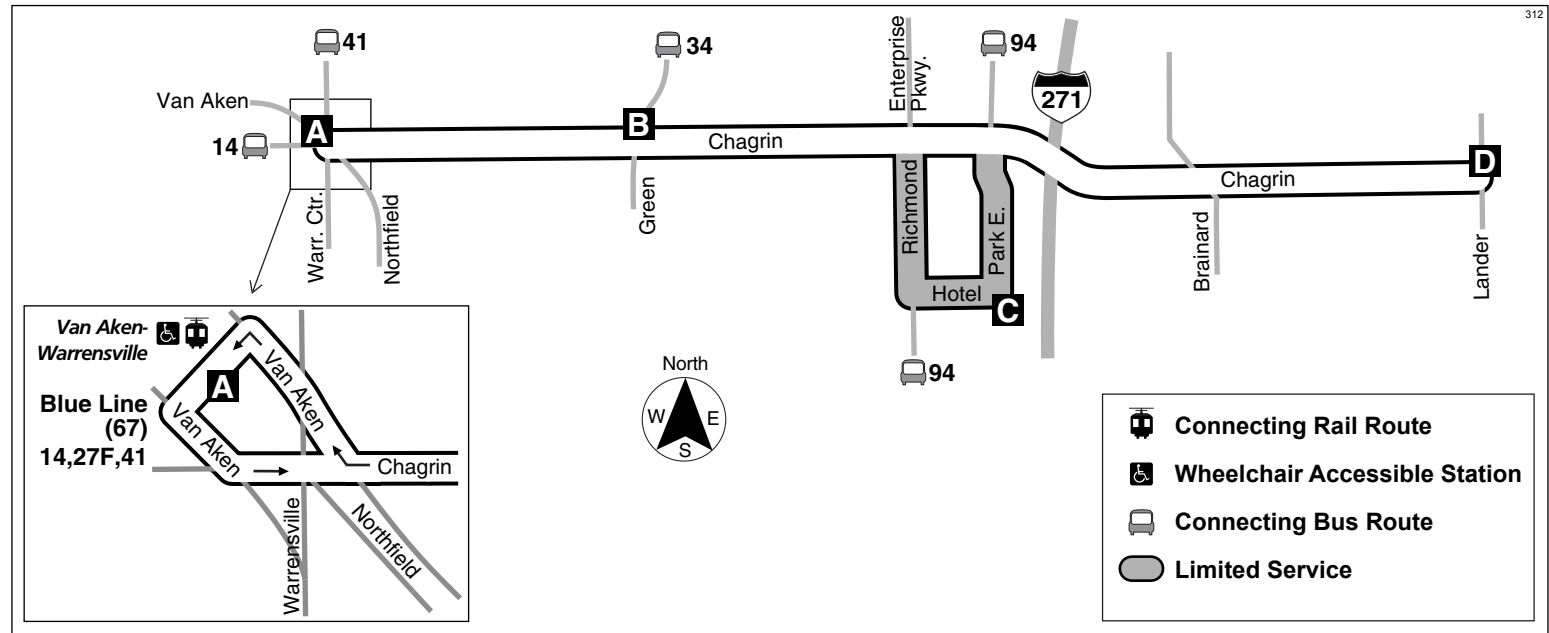

### DESTINATIONS:

- Landerwood Plaza
- Eton Collection
- Village Square Shopping Center
- Pavillion Mall
- Van Aken & Warrensville Rapid Station

## East

		East				SUNDAYS/HOLIDAYS		West			
Bus Leaves or Arrives At	Van Aken-Warrensville A	Chagrín-Green B	Park East-Hotel C	Chagrín-Lander D	Bus Leaves or Arrives At	Chagrín-Lander D	Park East-Hotel C	Chagrín-Green B	Van Aken-Warrensville A		
6 AM	6:32	6:36	6:43	6:52	6 AM	6:52	7:01	7:08	7:11		
7 AM	7:32	7:36	7:43	7:52	7 AM	7:52	8:01	8:08	8:11		
8 AM	8:32	8:36	8:43	8:52	8 AM	8:52	9:01	9:08	9:11		
9 AM	9:32	9:36	9:43	9:52	9 AM	9:52	10:01	10:08	10:11		
10 AM	10:32	10:36	10:43	10:52	10 AM	10:52	11:01	11:08	11:11		
11 AM	11:32	11:36	11:43	11:52	11 AM	11:52	12:01	12:08	12:11		
12 PM	12:32	12:36	12:43	12:52	12 PM	12:52	1:01	1:08	1:11		
1 PM	1:32	1:36	1:43	1:52	1 PM	1:52	2:01	2:08	2:11		
2 PM	2:32	2:36	2:43	2:52	2 PM	2:52	3:01	3:08	3:11		
3 PM	3:32	3:36	3:43	3:52	3 PM	3:52	4:01	4:08	4:11		
4 PM	4:32	4:36	4:43	4:52	4 PM	4:52	5:01	5:08	5:11		
5 PM	5:32	5:36	5:43	5:52	5 PM	5:52	6:01	6:08	6:11		
6 PM	6:32	6:36	6:43	6:52	6 PM	6:52	7:01	7:08	7:11		

RTA operates holiday service on the following days: New Year's Day, Memorial Day, Independence Day, Labor Day, Thanksgiving Day and Christmas Day