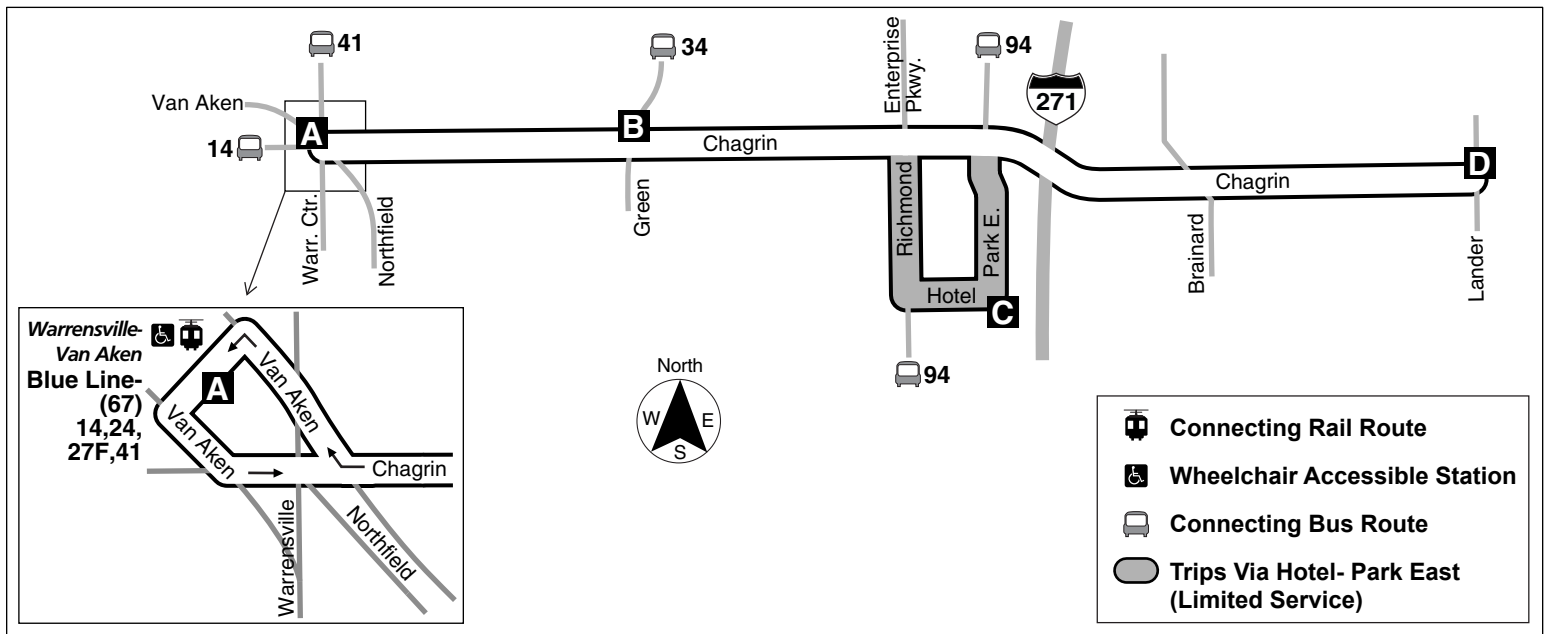

5

Chagrin

Effective September 20, 2009

DESTINATIONS:

- Landerwood Plaza
- Eton Collection
- Village Square Shopping Center
- Pavillion Mall
- Van Aken & Warrensville Rapid Station

Wheelchair Accessible

For more information,
call the RTA Answerline at
(216) 621-9500
TDD (216) 781-4271

Greater Cleveland Regional Transit Authority
1240 West 6th Street • Cleveland, Ohio 44113-1331

rideRTA.com

RTA operates holiday service on the following days: New Year's Day, Memorial Day, Independence Day, Labor Day, Thanksgiving Day and Christmas Day

5		WEEKDAYS				5				
		East				West				
Bus Leaves or Arrives At	Van Aken-Warrenssville A	Chagrin-Green B	Park East-Hotel C	Chagrin-Lander D	Bus Leaves or Arrives At	Chagrin-Lander D	Park East-Hotel C	Chagrin-Green B	Van Aken-Warrenssville A	
5 AM	525	530	No	538	5 AM	538	No	547	550	
	555	600	No	608	6 AM	608	No	617	620	
6 AM	625	630	637	646	7 AM	646	655	702	705	
	655	700	707	716	8 AM	716	725	732	735	
7 AM	725	730	737	746	9 AM	746	755	802	805	
	755	800	807	816	10 AM	816	825	832	835	
8 AM	825	830	837	846	11 AM	846	855	902	906	
	855	900	907	916	12 PM	916	925	932	936	
9 AM	955	1001	1008	1017	1 PM	1017	1026	1033	1037	
	1055	1101	1108	1117	2 PM	1117	1126	1133	1137	
10 AM	1155	1201	1208	1217	3 PM	1217	1226	1233	1237	
	1255	101	108	117	4 PM	117	126	133	137	
1 PM	155	201	208	217	5 PM	217	226	233	237	
	255	301	308	317	6 PM	317	326	333	337	
2 PM	355	401	408	417	7 PM	417	426	433	437	
	425	431	438	447	8 PM	447	456	503	507	
3 PM	455	501	508	517	9 PM	517	526	533	537	
	525	531	538	547	10 PM	547	556	603	607	
4 PM	555	600	607	616	11 PM	616	625	632	636	
	655	700	No	709	12 AM	709	No	719	723	
5 PM	755	800	No	809		809	No	819	823	
	855	900	No	908		908	No	916	919	
6 PM	955	1000	No	1008		1008	No	1016	1019	
	1055	1100	No	1108		1108	No	1116	1119	
7 PM	1155	1200	No	1208		1208	No	1216	1219	