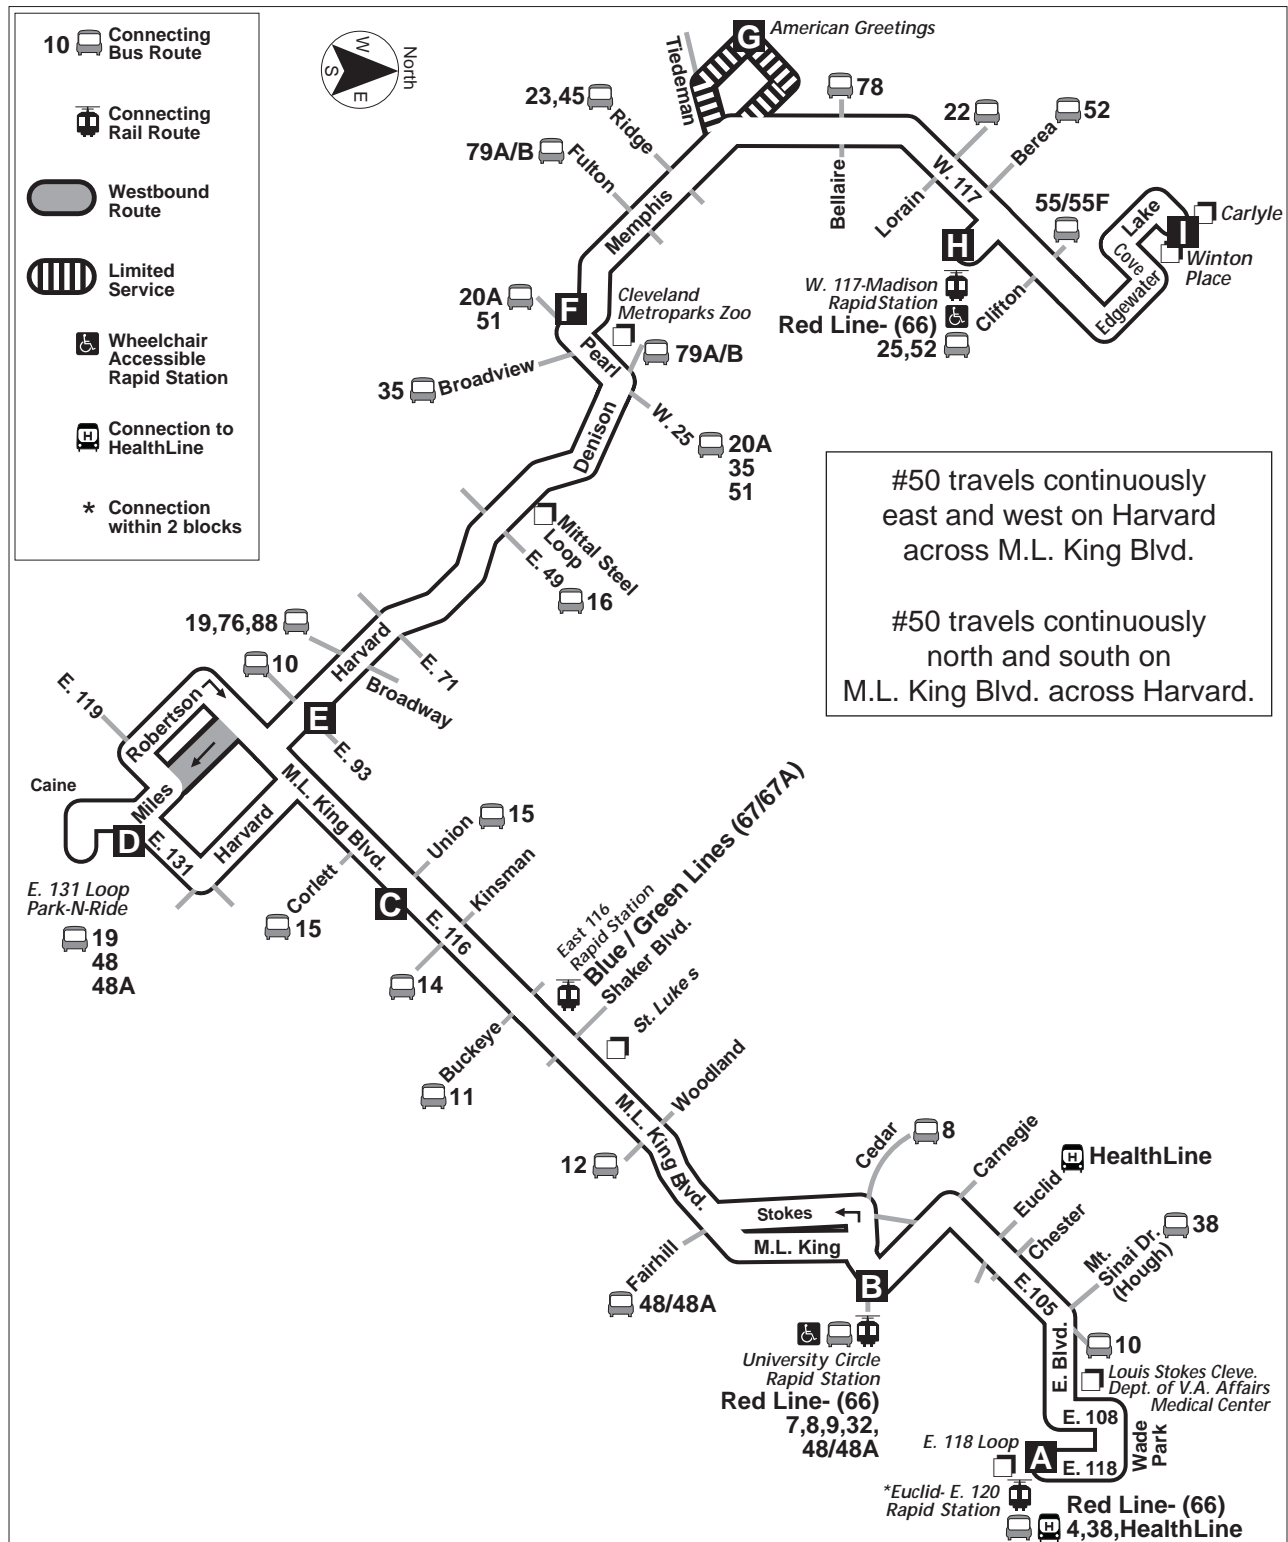

50

East 116- Harvard- West 117

Effective September 20, 2009

DESTINATIONS:

- Euclid- East 120th Rapid Station
- Cleveland VA Medical Center
- University Circle Rapid Station
- East 116th Rapid Station
- Cleveland Metroparks Zoo
- Old Brooklyn Neighborhood Family Service Center
- American Greetings
- West 117 - Madison Rapid Station

Wheelchair Accessible

For more information,
call the RTAanswerline at
(216) 621-9500
TDD (216) 781-4271

Greater Cleveland Regional Transit Authority
1240 West 6th Street ♣ Cleveland, Ohio 44113-1331
rideRTA.com

#50 travels continuously east and west on Harvard across M.L. King Blvd.

#50 travels continuously north and south on M.L. King Blvd. across Harvard.