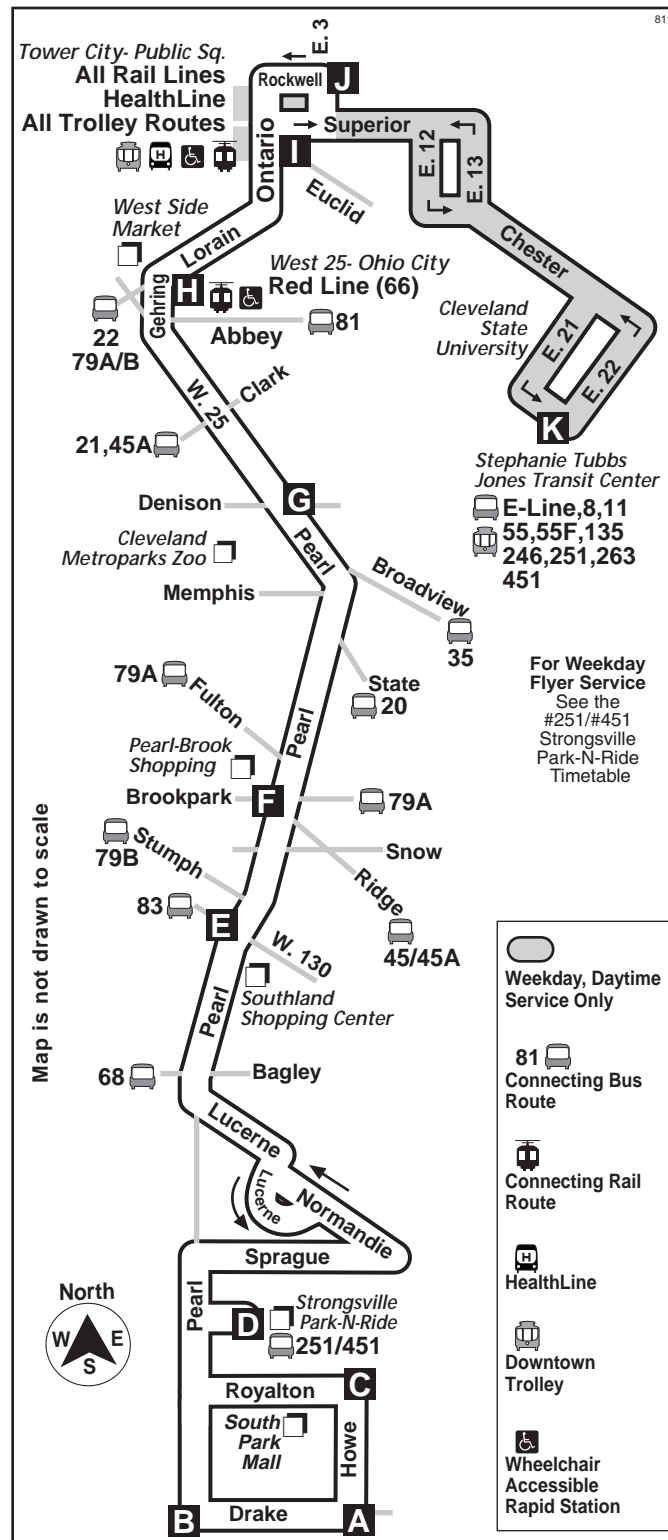

51

West 25- Pearl

Effective August 21, 2011

DESTINATIONS:

Westfield Shoppingtown – SouthPark
Cleveland Clinic - Strongsville
Kaiser Medical Center
Strongsville Park-N-Ride
Southland Shopping Center
Pearl Brook Shopping Center
Cleveland Metroparks Zoo & Rainforest
MetroHealth Medical Center
West Side Market
West 25th-Ohio City Rapid Station
Tower City Center
Greyhound
Cleveland State University
Stephanie Tubbs Jones Transit Center

Wheelchair Accessible

For more information,
call the RTAnswerline at
(216) 621-9500
TDD (216) 781-4271

Greater Cleveland Regional Transit Authority
1240 West 6th Street • Cleveland, Ohio 44113-1331
rideRTA.com