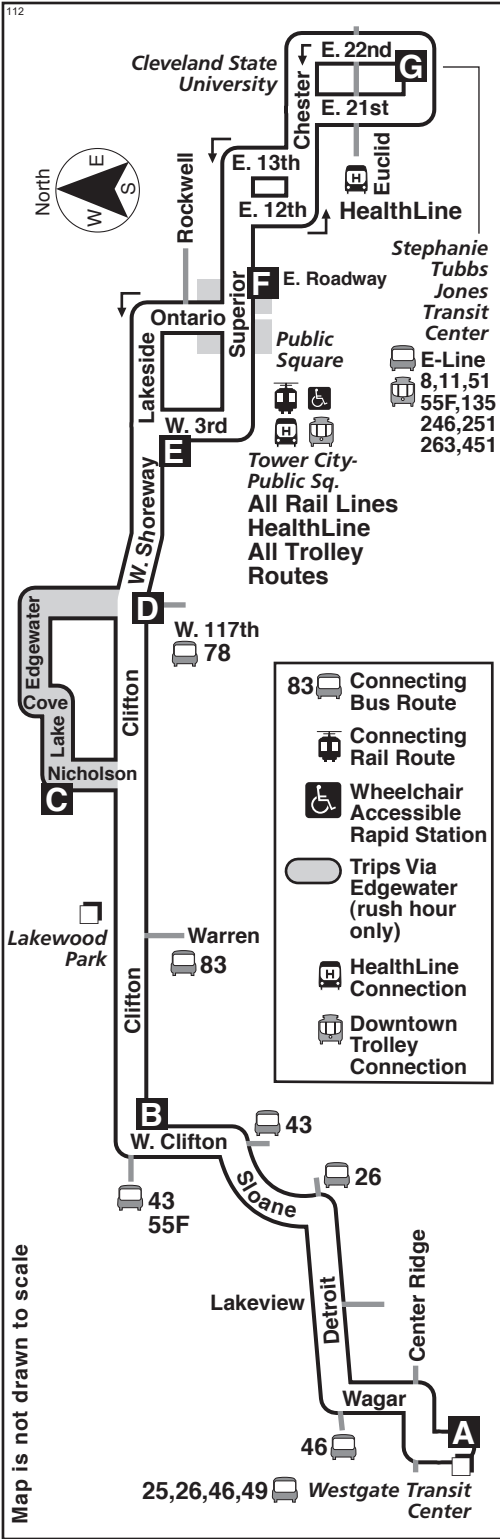

55

Clifton

Effective January 8, 2012

**NOTE: Includes
#55F Gold Line / West Shore Flyer
Trips to and from Downtown on
Clifton Blvd.**

DESTINATIONS:

- Westgate Transit Center
- Beachcliff Market Square
- Lakewood Gold Coast
- Tower City
- Greyhound Bus Station
- Playhouse Square
- Cleveland State University
- Stephanie Tubbs Jones Transit Center

 **Wheelchair Accessible**

For more information,
call the RTAnswerline at
(216) 621-9500
TDD (216) 781-4271

Greater Cleveland Regional Transit Authority
1240 West 6th Street • Cleveland, Ohio 44113-1331
rideRTA.com

F- 55F Gold Line, West Shore Flyer Trips
E- Trip starts at Lakewood Park

55F West Shore Flyer stops on Clifton Blvd:

- West Boulevard
- West 110th
- West 117th
- Cove
- Nicholson
- Bunts
- Belle
- Summit
- Edwards (NEW STOP)
- West Clifton