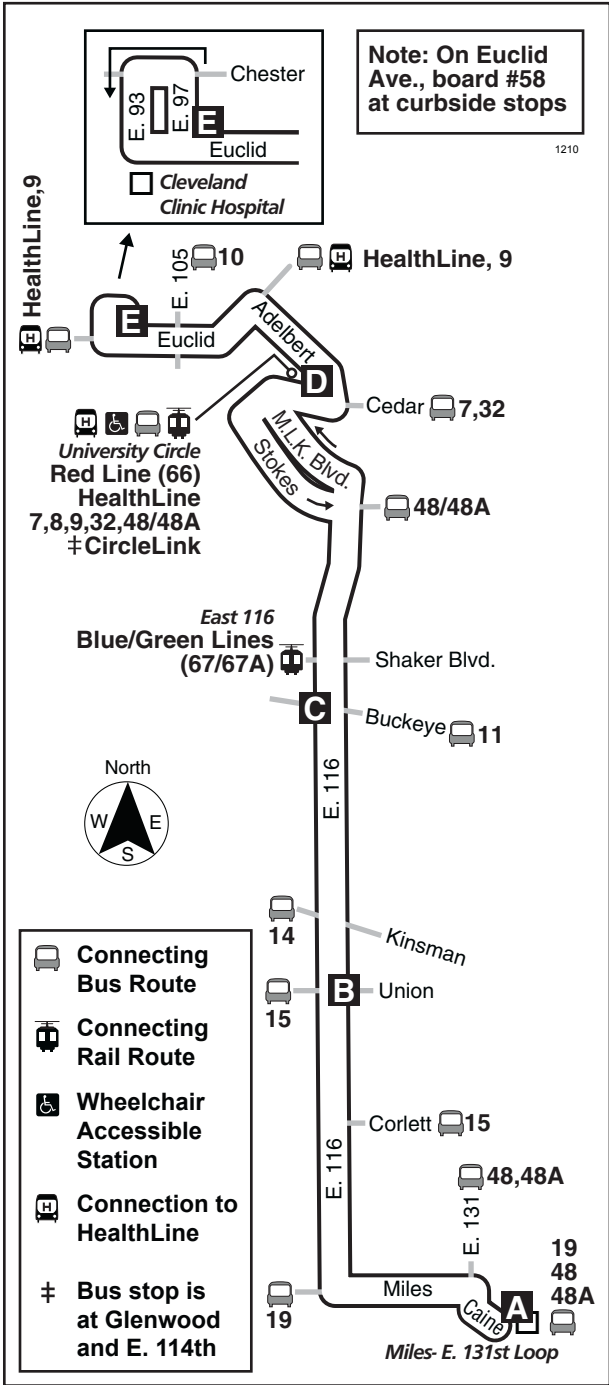

## University Circle- East 116

Effective January 8, 2012

**DESTINATIONS:**

- East 116th Rapid Station
- University Circle Rapid Station
- Cleveland Clinic Hospital
- Miles- East 131st Loop

 **Wheelchair Accessible**

For more information,  
call the RTAnswerline at  
(216) 621-9500  
TDD (216) 781-4271

North						South					
Bus Leaves or Arrives At	Miles-East 131st Loop	East 116-Union	East 116-Buckeye	University Circle Rapid Station	Cleveland Clinic at East 97- Euclid	Bus Leaves or Arrives At	Cleveland Clinic at East 97- Euclid	University Circle Rapid Station	East 116-Buckeye	East 116-Union	Miles-East 131st Loop
	A	B	C	D	E		E	D	C	B	A
<b>6 AM</b>	6:11	6:22	6:29	6:37	6:47	<b>6 AM</b>	6:10	6:20	6:29	6:35	6:44
	6:55	7:06	7:13	7:21	7:31		6:54	7:04	7:13	7:19	7:28
<b>7 AM</b>	7:40	7:51	7:58	8:06	8:16	<b>7 AM</b>	7:39	7:50	7:59	8:05	8:14
<b>8 AM</b>	8:30	8:40	8:46	8:54	9:05	<b>8 AM</b>	8:25	8:36	8:45	8:51	9:00
<b>9 AM</b>	9:14	9:24	9:30	9:38	9:49	<b>9 AM</b>	9:14	9:25	9:34	9:40	9:49
	9:59	10:09	10:15	10:23	10:34		9:57	10:08	10:17	10:23	10:32
<b>10 AM</b>	10:44	10:54	11:00	11:08	11:19	<b>10 AM</b>	10:42	10:53	11:02	11:08	11:17
<b>11 AM</b>	11:30	11:40	11:46	11:54	12:05	<b>11 AM</b>	11:27	11:38	11:47	11:53	12:02
<b>12 PM</b>	12:14	12:24	12:30	12:38	12:49	<b>12 PM</b>	12:12	12:24	12:33	12:39	12:48
	12:58	1:08	1:14	1:22	1:33		12:57	1:09	1:18	1:23	1:32
<b>1 PM</b>	1:44	1:54	2:00	2:08	2:19	<b>1 PM</b>	1:42	1:54	2:03	2:08	2:17
<b>2 PM</b>	2:25	2:35	2:41	2:49	3:00	<b>2 PM</b>	2:27	2:40	2:49	2:54	3:03
<b>3 PM</b>	3:10	3:20	3:26	3:34	3:45	<b>3 PM</b>	3:08	3:21	3:30	3:35	3:44
	3:54	4:04	4:10	4:18	4:29		3:52	4:08	4:17	4:22	4:31
<b>4 PM</b>	4:42	4:52	4:58	5:06	5:16	<b>4 PM</b>	4:37	4:54	5:03	5:08	5:17
<b>5 PM</b>	5:26	5:36	5:42	5:50	6:00	<b>5 PM</b>	5:24	5:38	5:47	5:52	6:01
<b>6 PM</b>	6:10	6:20	6:26	6:34	6:44	<b>6 PM</b>	6:09	6:21	6:30	6:35	6:44
	6:58	7:07	7:13	7:20	7:29						