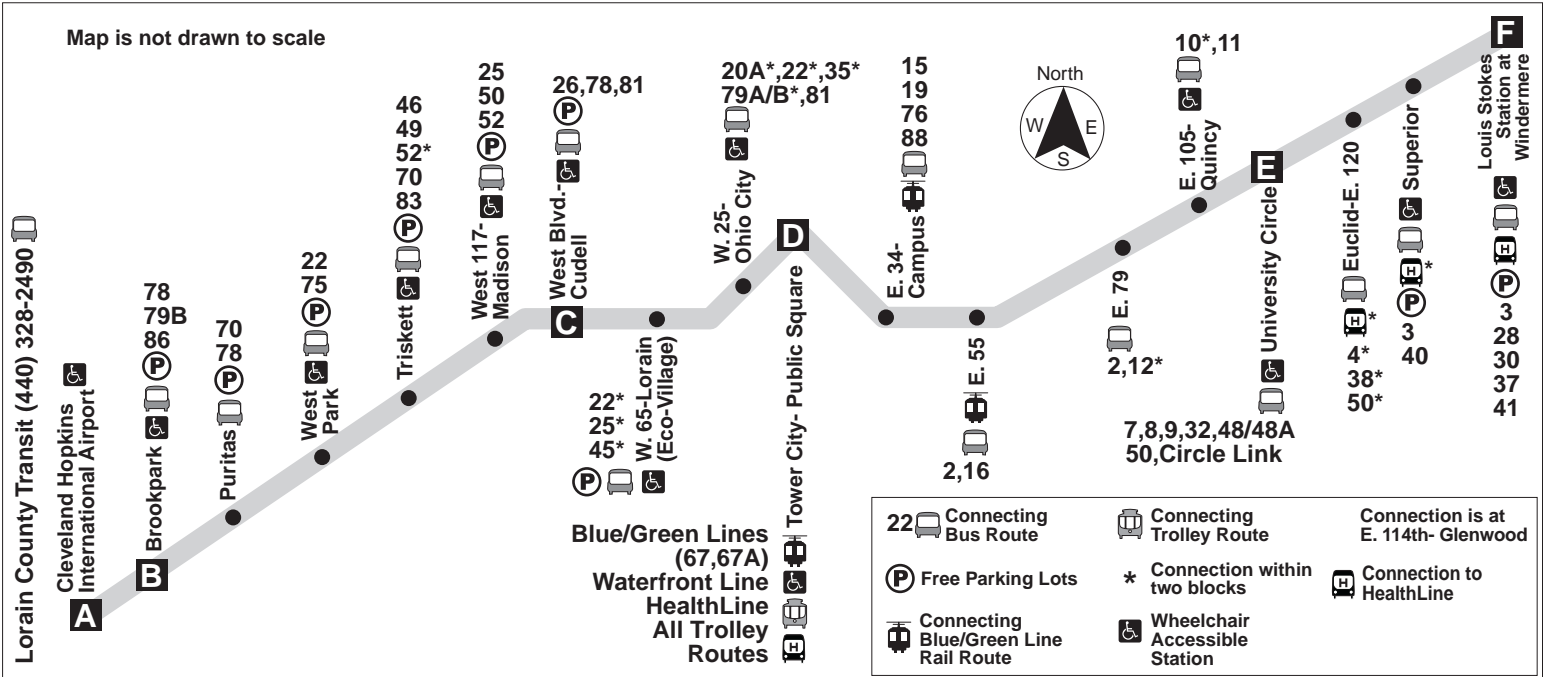

Red Line

Airport - Windermere 66

Effective August 23, 2009

For more information,
call the RTAnswerline at
(216) 621-9500
TDD (216) 781-4271

Greater Cleveland Regional Transit Authority
1240 West 6th Street † Cleveland, Ohio 44113-1331
rideRTA.com

See #75 Timetable for Late night trips to-from Airport

E = Arrive or leave East 79th Rapid Station

Scheduled times are subject to traffic and weather conditions.

Please have exact fare ready, drivers carry no change.