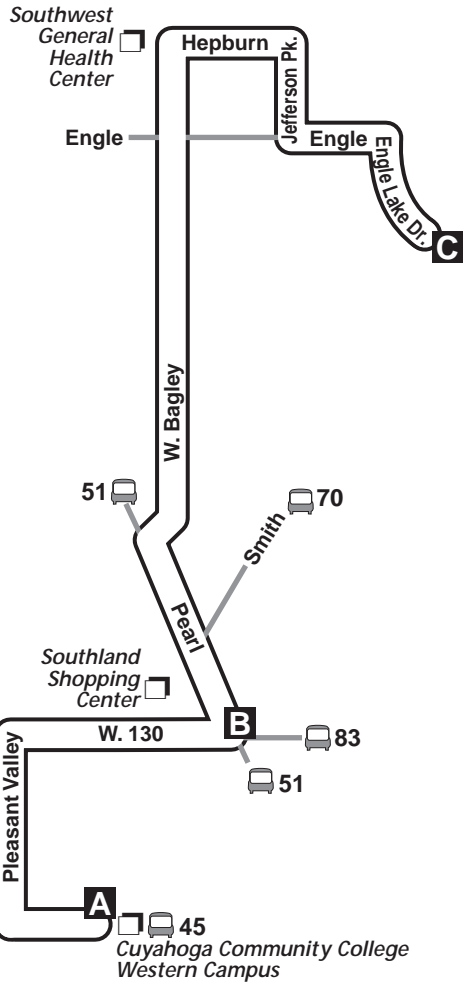

68

Bagley

Effective December 13, 2009

DESTINATIONS:

Southwest General Health Center
Southland Shopping Center
Tri-C Western Campus

 ***Wheelchair Accessible***

For more information,
call the RTAnswerline at
(216) 621-9500
TDD (216) 781-4271

Greater Cleveland Regional Transit Authority
1240 West 6th Street • Cleveland, Ohio 44113-1331
rideRTA.com

70  Connecting Bus Route

Map is not drawn to scale

68

West

WEEKDAY

East

68

BUS LEAVES OR ARRIVES AT	Cuyahoga Community College- West Campus	Pearl- West 130th	Engle Lake Drive	BUS LEAVES OR ARRIVES AT	Engle Lake Drive	Pearl- West 130th	Cuyahoga Community College- West Campus
	A	B	C		C	B	A
5 AM	521	529	543	5 AM	545	559	607
6 AM	621	629	643	6 AM	645	659	707
7 AM	721	729	743	7 AM	745	759	807
8 AM	821	829	843	8 AM	845	859	907
9 AM	921	929	943	9 AM	945	959	1007
10 AM	1021	1029	1043	10 AM	1045	1059	1107
11 AM	1121	1129	1143	11 AM	1145	1159	1207
12 PM	1221	1229	1243	12 PM	1245	1259	107
1 PM	121	129	143	1 PM	145	159	207
2 PM	221	229	243	2 PM	245	259	307
3 PM	321	329	343	3 PM	345	359	407
4 PM	421	429	443	4 PM	445	459	507
5 PM	521	529	543	5 PM	545	559	607
6 PM	621	629	643	6 PM	645	659	707

Scheduled times are subject to traffic and weather conditions.

No Saturday, Sunday or Holiday Service

RTA operates holiday service on the following days: New Year's Day, Memorial Day, Independence Day, Labor Day, Thanksgiving Day and Christmas Day.