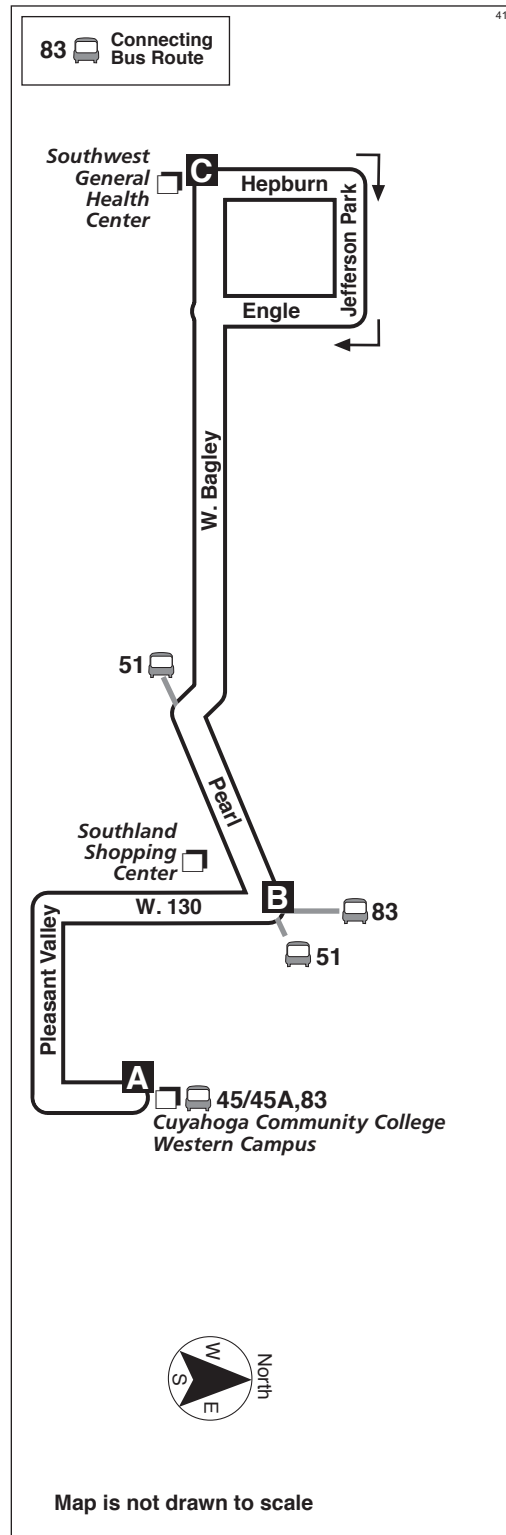

68

Bagley

Effective January 8, 2012

DESTINATIONS:

Southwest General Health Center
Southland Shopping Center
Tri-C Western Campus

 **Wheelchair Accessible**

For more information,
call the RTAnswerline at
(216) 621-9500
TDD (216) 781-4271

Greater Cleveland Regional Transit Authority
1240 West 6th Street • Cleveland, Ohio 44113-1331
rideRTA.com

68		West			WEEKDAY		East			68	
BUS LEAVES OR ARRIVES AT	Cuyahoga Community College- West Campus	Pearl- West 130th	West Bagley- Hepburn	BUS LEAVES OR ARRIVES AT	West Bagley- Hepburn	Pearl- West 130th	Cuyahoga Community College- West Campus				
	A	B	C		C	B	A				
6 AM	6:15	6:23	6:33	6 AM	6:33	6:46	6:54				
7 AM	7:15	7:23	7:33	7 AM	7:33	7:46	7:54				
8 AM	8:18	8:26	8:36	8 AM	8:36	8:49	8:57				
9 AM	9:18	9:26	9:36	9 AM	9:36	9:49	9:57				
10 AM	10:18	10:26	10:36	10 AM	10:36	10:49	10:57				
11 AM	11:18	11:26	11:36	11 AM	11:36	11:49	11:57				
12 PM	12:18	12:26	12:36	12 PM	12:36	12:49	12:57				
1 PM	1:18	1:26	1:36	1 PM	1:36	1:49	1:57				
2 PM	2:18	2:26	2:36	2 PM	2:36	2:49	2:57				
3 PM	3:18	3:26	3:36	3 PM	3:36	3:49	3:57				
4 PM	4:22	4:30	4:40	4 PM	4:40	4:53	5:01				
5 PM	5:23	5:31	5:41	5 PM	5:41	5:54	6:02				
6 PM	6:27	6:35	6:45	6 PM	6:45	6:58	7:06				
7 PM	7:24	7:32	7:42								