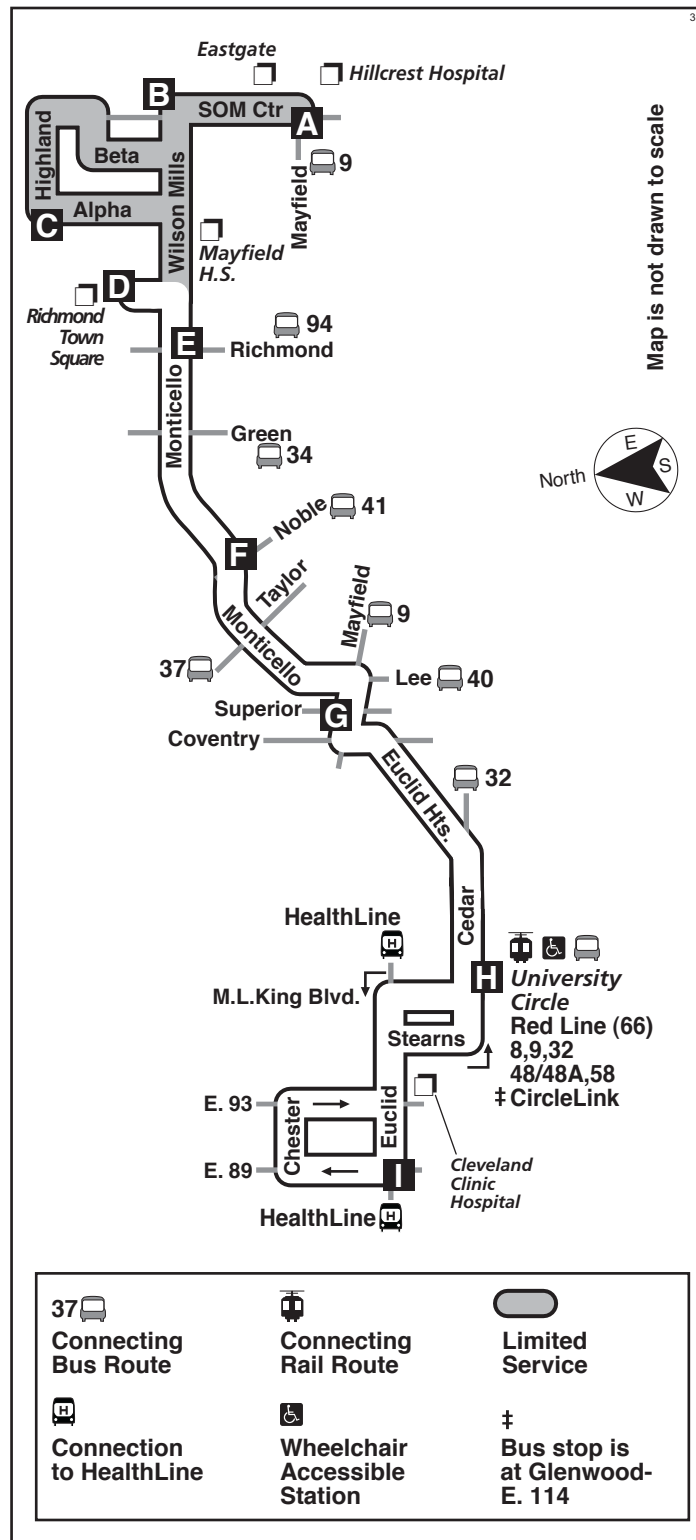

7

Monticello - Euclid Hts.

Effective March 18, 2012

DESTINATIONS:

- Hillcrest Hospital
- Eastgate Shopping Center
- Richmond Town Square
- Cleveland Heights Recreation Pavilion
- Coventry Village
- University Circle Rapid Station
- Cleveland Clinic

 **Wheelchair Accessible**

For more information,
call the RTAnswerline at
(216) 621-9500
TDD (216) 781-4271

Greater Cleveland Regional Transit Authority
1240 West 6th Street • Cleveland, Ohio 44113-1331
rideRTA.com

SATURDAY

West

East

BUS LEAVES OR ARRIVES AT	Richmond Town Square	Monticello-Richmond	Monticello-Noble	Mayfield-Superior	University Circle Rapid Station
D	E	F	G	H	
7 AM	7:00	7:02	7:09	7:15	7:25
8 AM	8:00	8:02	8:09	8:15	8:25
9 AM	9:00	9:02	9:09	9:15	9:25
10 AM	10:00	10:02	10:10	10:17	10:28
11 AM	11:00	11:02	11:10	11:17	11:28
12 PM	12:00	12:02	12:10	12:17	12:28
1 PM	1:00	1:02	1:10	1:17	1:28
2 PM	2:00	2:02	2:10	2:17	2:28
3 PM	3:00	3:02	3:10	3:17	3:28
4 PM	4:00	4:02	4:10	4:17	4:28
5 PM	5:00	5:02	5:09	5:16	5:27
6 PM	6:00	6:02	6:09	6:15	6:26
7 PM	7:00	7:02	7:09	7:15	7:26
8 PM	8:00	8:02	8:09	8:15	8:26
9 PM	9:00	9:02	9:09	9:15	9:26
10 PM	10:00	10:02	10:09	10:15	10:26

SUNDAY/HOLIDAY

West

East

BUS LEAVES OR ARRIVES AT	Richmond Town Square	Monticello-Richmond	Monticello-Noble	Mayfield-Superior	University Circle Rapid Station
D	E	F	G	H	
7 AM	7:37	7:39	7:48	7:55	8:04
8 AM	8:37	8:39	8:48	8:55	9:04
9 AM	9:37	9:39	9:48	9:55	10:04
10 AM	10:37	10:39	10:48	10:55	11:04
11 AM	11:37	11:39	11:48	11:55	12:04
12 PM	12:37	12:39	12:48	12:55	1:04
1 PM	1:37	1:39	1:48	1:55	2:04
2 PM	2:37	2:39	2:48	2:55	3:04
3 PM	3:37	3:39	3:48	3:55	4:04
4 PM	4:37	4:39	4:48	4:55	5:04
5 PM	5:37	5:39	5:48	5:55	6:04
6 PM	6:37	6:39	6:48	6:55	7:04