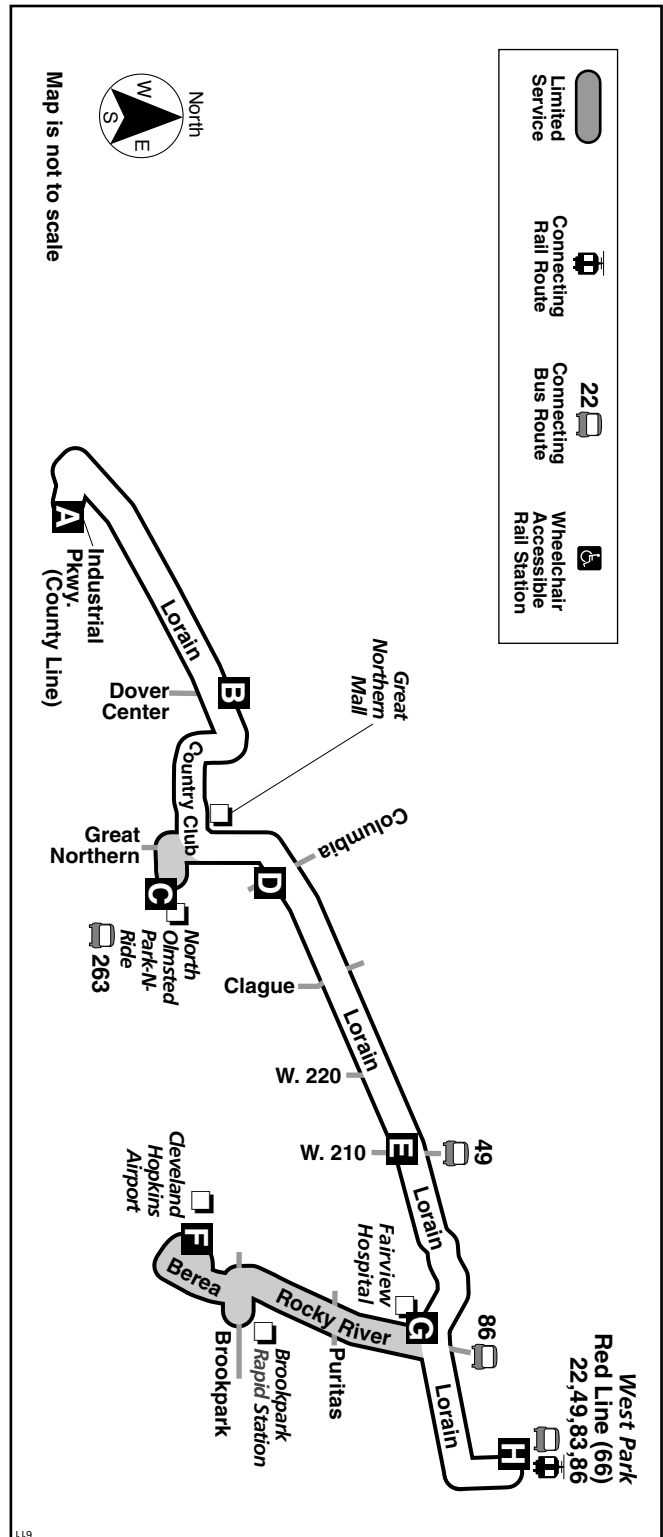

75

Lorain

Effective January 8, 2012

Includes late-night service to / from Cleveland-Hopkins Airport

DESTINATIONS:

Lorain County Line
Great Northern Mall
North Olmsted Park-N-Ride
Fairview Shopping Center
Fairview General Hospital
Kamms Plaza
West Park Rapid Station

 **Wheelchair Accessible**

For more information,
call the RTAnswerline at
(216) 621-9500
TDD (216) 781-4271

Greater Cleveland Regional Transit Authority
1240 West 6th Street • Cleveland, Ohio 44113-1331
rideRTA.com

RTA operates holiday service on the following days:

New Year's Day, Memorial Day, Independence Day, Labor Day, Thanksgiving Day and Christmas Day.