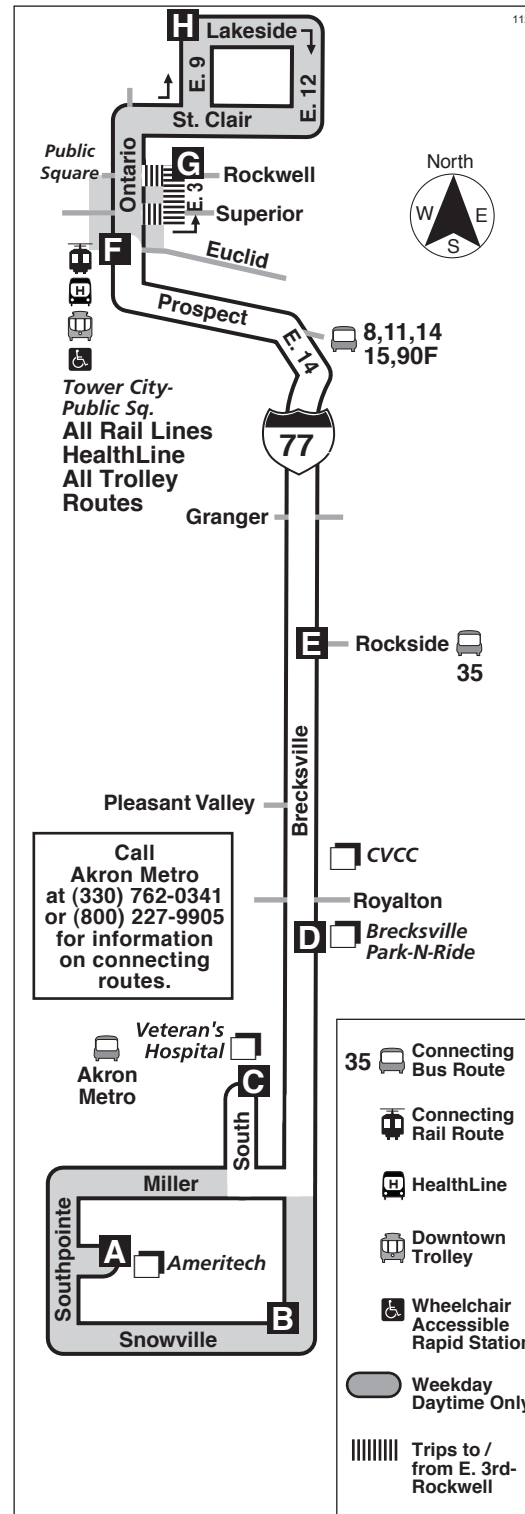

77F

Brecksville

Effective January 8, 2012

DESTINATIONS:

- Ameritech Brecksville
- Brecksville VA Hospital
- Brecksville Park-N-Ride
- Cuyahoga Valley Career Center
- Tower City
- Justice Center
- Federal Building
- Erievue

Wheelchair Accessible

For more information,
call the RTAnswerline at
(216) 621-9500
TDD (216) 781-4271

Greater Cleveland Regional Transit Authority
1240 West 6th Street • Cleveland, Ohio 44113-1331

rideRTA.com