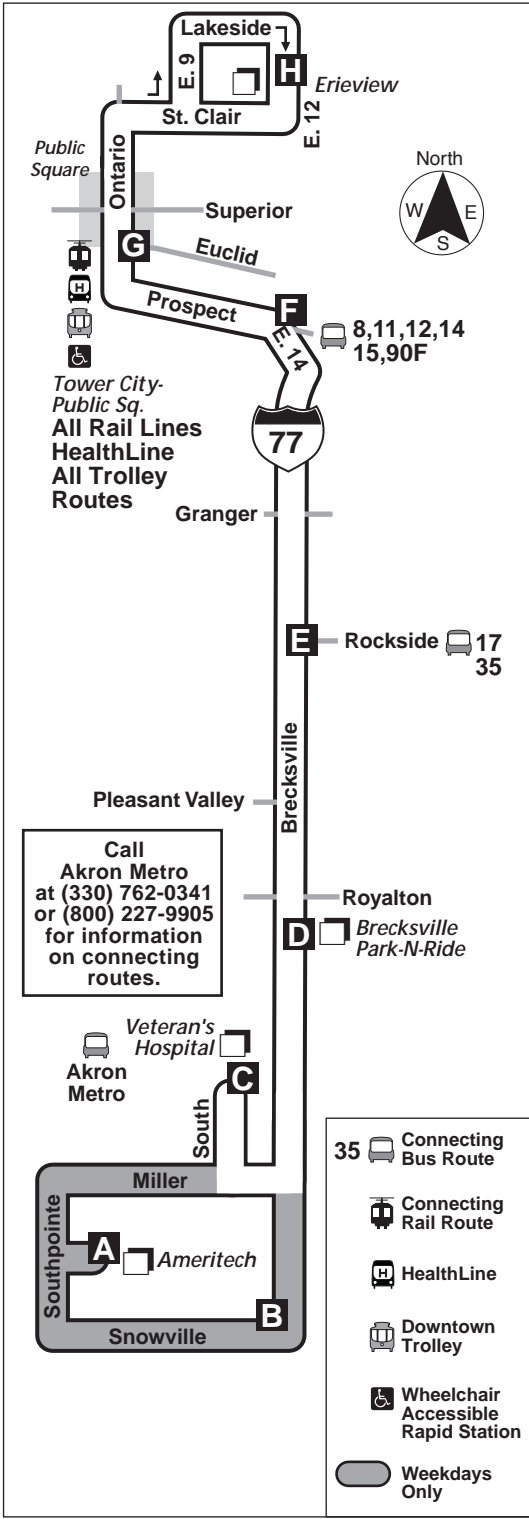

77F

Brecksville

Effective December 13, 2009

- DESTINATIONS:**
- Ameritech Brecksville
 - Brecksville VA Hospital
 - Brecksville Park-N-Ride
 - Cuyahoga Valley Career Center
 - Tower City
 - Justice Center
 - Federal Building
 - Erievew

 **Wheelchair Accessible**

For more information,
call the RTAnswerline at
(216) 621-9500
TDD (216) 781-4271

Greater Cleveland Regional Transit Authority
1240 West 6th Street • Cleveland, Ohio 44113-1331
rideRTA.com