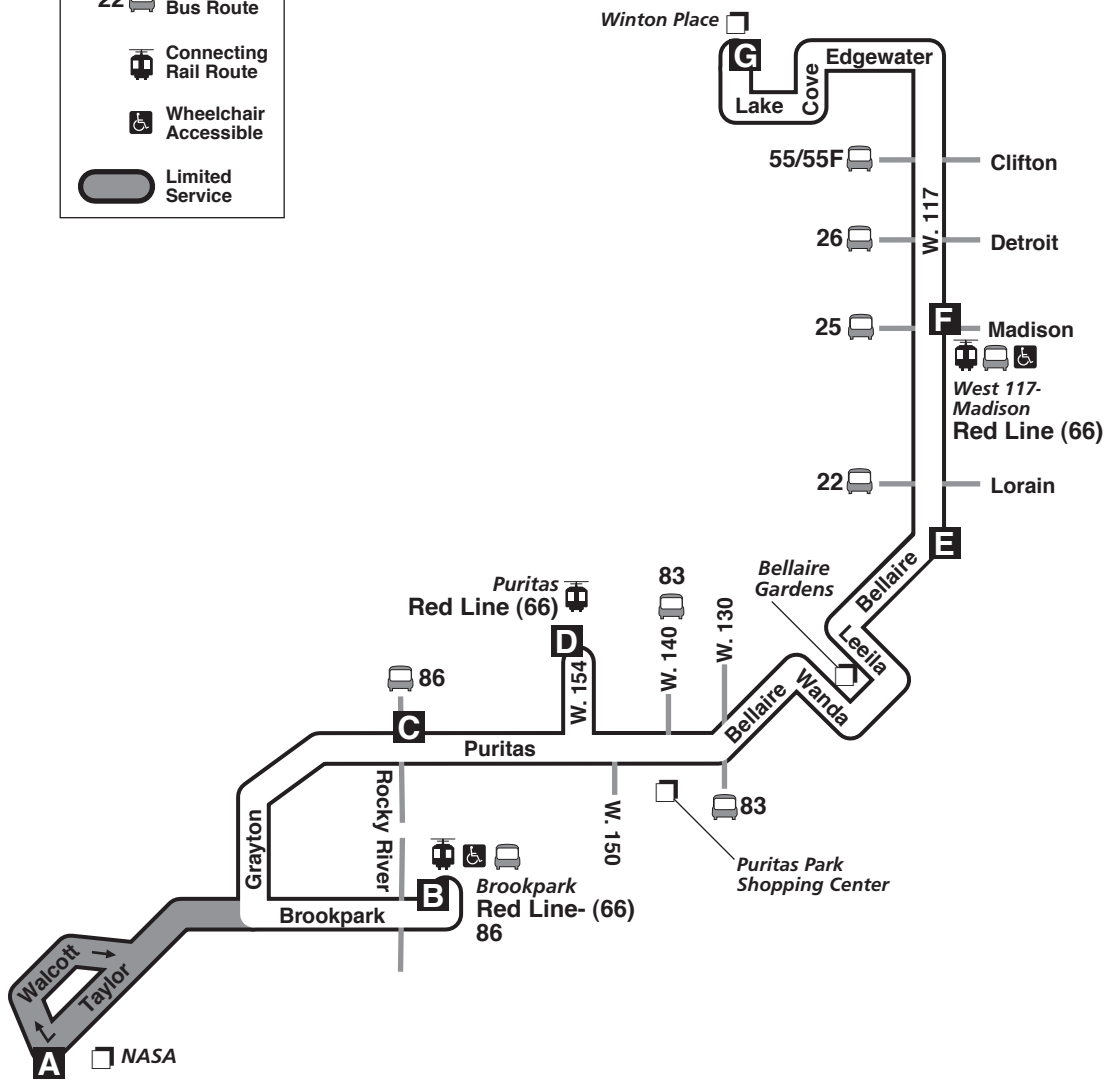

22 Connecting Bus Route
Connecting Rail Route
Wheelchair Accessible
Limited Service

Map is not drawn to scale