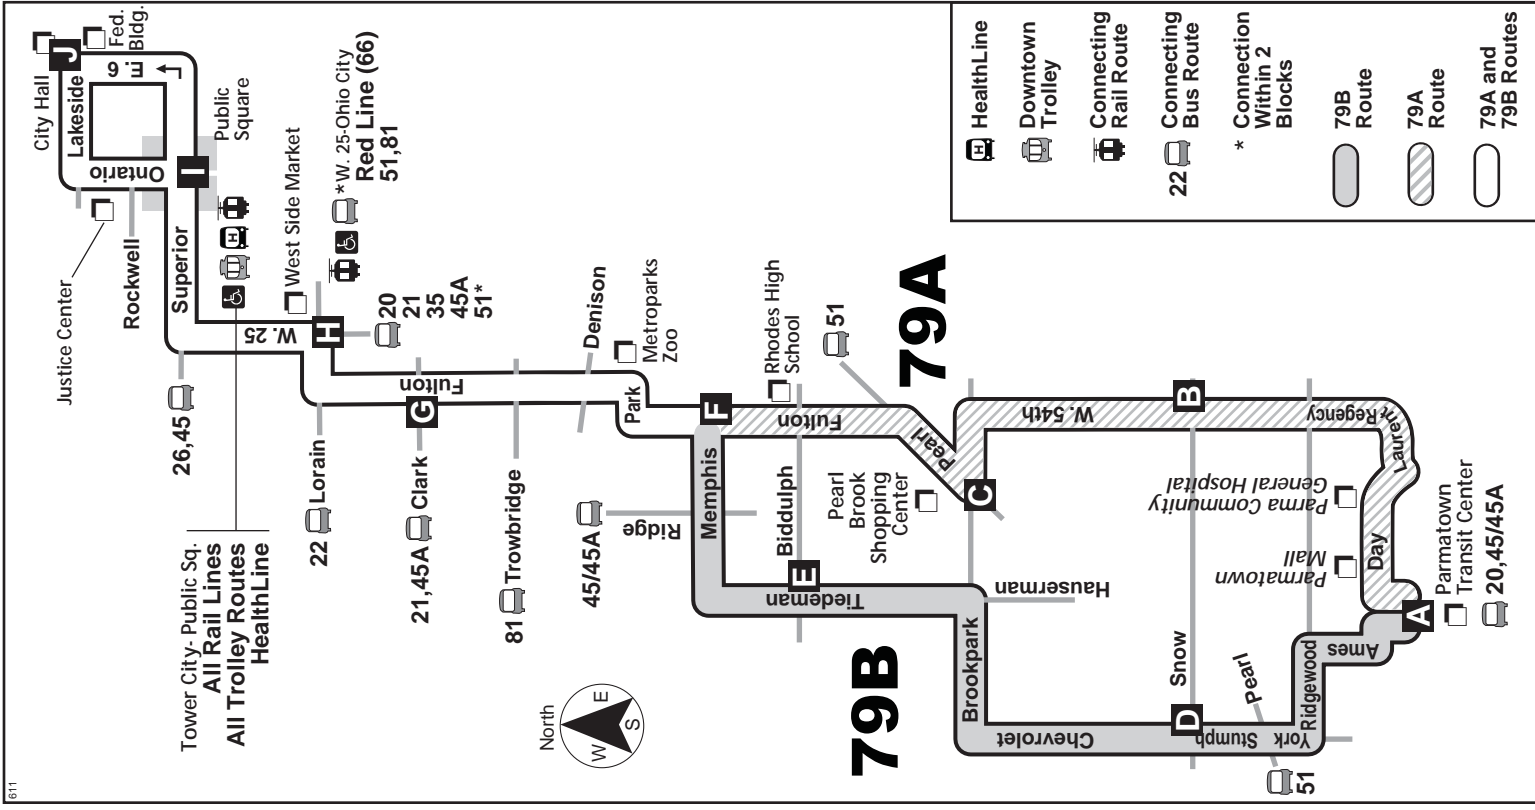

79A/B

Fulton

Effective August 21, 2011

DESTINATIONS:

- Parmatown Transit Center
- Parmatown Mall
- Parma Community General Hospital
- Pearl Brook Shopping Center
- MetroParks Zoo & Rainforest
- West 25-Ohio City Rapid Station
- West Side Market
- State Office Building
- Tower City
- Federal Building
- City Hall
- Justice Center

For more information,
call the RTA's hotline at
(216) 621-9500
TDD (216) 781-4271

Greater Cleveland Regional Transit Authority
1240 West 6th Street • Cleveland, Ohio 44113-1331
rideRTA.com