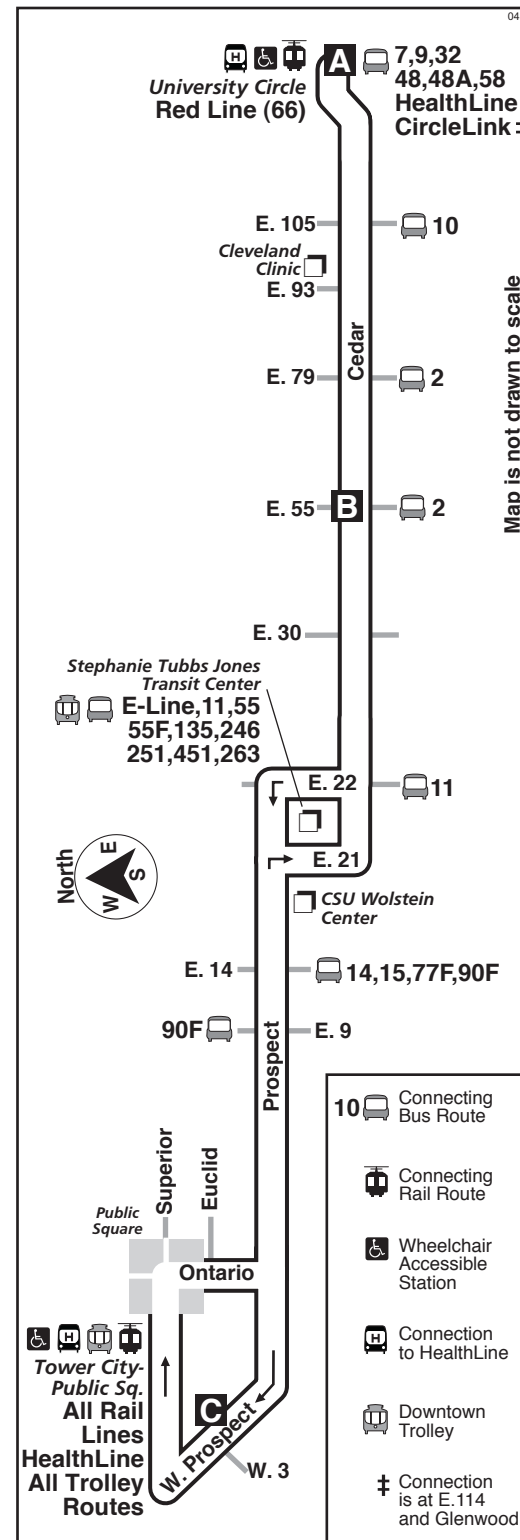

8

Cedar

Effective January 8, 2012

DESTINATIONS:

- University Circle Rapid Station
- Cleveland Clinic
- Cuyahoga County Juvenile Court
- CSU Wolstein Center
- Stephanie Tubbs Jones Transit Center
- Tower City

8		West			WEEKDAY		East			8	
BUS LEAVES OR ARRIVES AT	Univ. Circle Rapid Station	Cedar-East 55	Tower City at Prospect-W. 3	BUS LEAVES OR ARRIVES AT	Tower City at Prospect-W. 3	Cedar-East 55	Univ. Circle Rapid Station				
	A	B	C		C	B	A				
5 AM	5:14	5:24	5:35	5 AM	5:40	5:54	6:03				
	5:49	5:59	6:10	6 AM	6:19	6:33	6:42				
6 AM	6:24	6:34	6:45		6:54	7:08	7:17				
	6:59	7:09	7:23	7 AM	7:33	7:47	7:56				
7 AM	7:34	7:46	8:00	8 AM	8:09	8:23	8:32				
8 AM	8:09	8:21	8:35		8:44	9:00	9:11				
	8:44	8:56	9:10	9 AM	9:19	9:35	9:46				
9 AM	9:19	9:31	9:45		9:54	10:10	10:21				
	9:54	10:06	10:20	10 AM	10:29	10:45	10:56				
10 AM	10:29	10:41	10:55	11 AM	11:04	11:20	11:31				
11 AM	11:04	11:16	11:30		11:39	11:55	12:06				
	11:39	11:51	12:05	12 PM	12:14	12:30	12:41				
12 PM	12:14	12:26	12:40		12:49	1:05	1:16				
	12:47	12:59	1:13	1 PM	1:22	1:38	1:49				
1 PM	1:24	1:36	1:50		1:59	2:15	2:26				
	1:59	2:11	2:25	2 PM	2:34	2:50	3:01				
2 PM	2:34	2:46	3:00	3 PM	3:09	3:25	3:36				
3 PM	3:09	3:21	3:35		3:44	4:00	4:11				
	3:44	3:56	4:10	4 PM	4:19	4:35	4:46				
4 PM	4:17	4:29	4:43		4:54	5:10	5:21				
	4:51	5:03	5:17	5 PM	5:29	5:45	5:56				
5 PM	5:27	5:38	5:50	6 PM	6:04	6:20	6:32				
6 PM	6:02	6:13	6:25		6:39	6:55	7:07				
	6:37	6:48	7:00	7 PM	7:14	7:30	7:42				
7 PM	7:12	7:23	7:35		7:49	8:05	8:15				
	7:48	7:58	8:09	8 PM	8:25	8:39	8:48				
8 PM	8:23	8:33	8:44	9 PM	9:00	9:14	9:23				
	8:58	9:08	9:19		9:35	9:49	9:58				
9 PM	9:33	9:43	9:54	10 PM	10:10	10:24	10:33				
10 PM	10:08	10:18	10:29		10:45	10:59	11:08				
	10:43	10:53	11:04	11 PM	11:20	11:34	11:43				
11 PM	11:18	11:28	11:39		11:55	12:09	12:18				
	11:53	12:03	12:14	12 AM	12:30	12:44	12:53				
12 AM	12:28	12:38	12:49	1 AM	1:05	1:19	1:28				