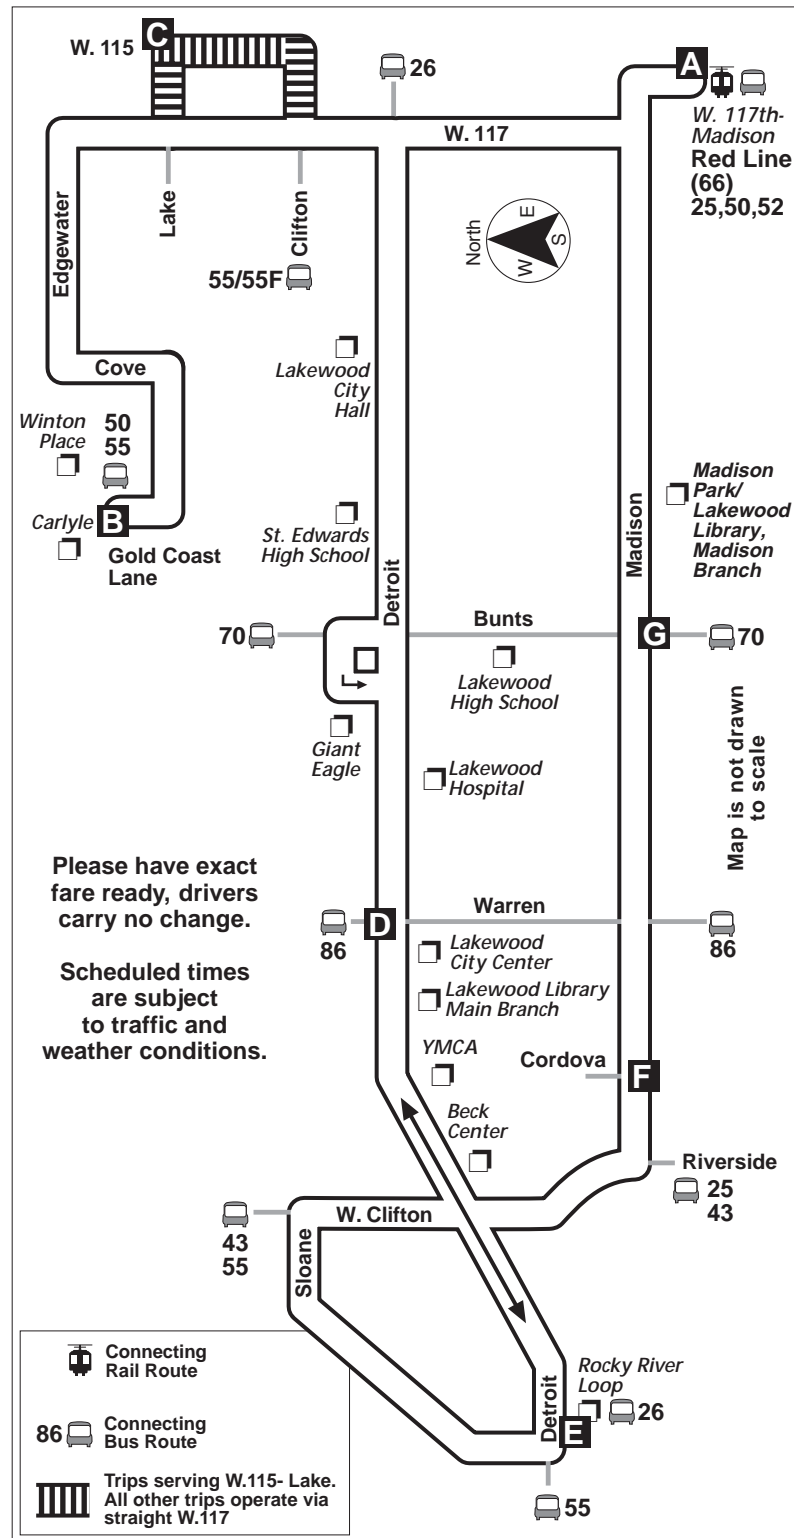

804

Lakewood Community Circulator

Effective November 9, 2008

DESTINATIONS:

- West 117-Madison Rapid Station
- Lakewood Public Library - Madison Branch
- Lakewood High School
- Beck Center for the Arts
- YMCA - Lakewood Branch
- Lakewood Public Library - Main Branch
- Lakewood Hospital
- St. Edward High School
- Lakewood City Hall
- Lakewood Gold Coast

Wheelchair Accessible

For more information,
call the RTAnswerline at
(216) 621-9500
TDD (216) 781-4271

Greater Cleveland Regional Transit Authority
1240 West 6th Street • Cleveland, Ohio 44113-1331
www.rideRTA.com