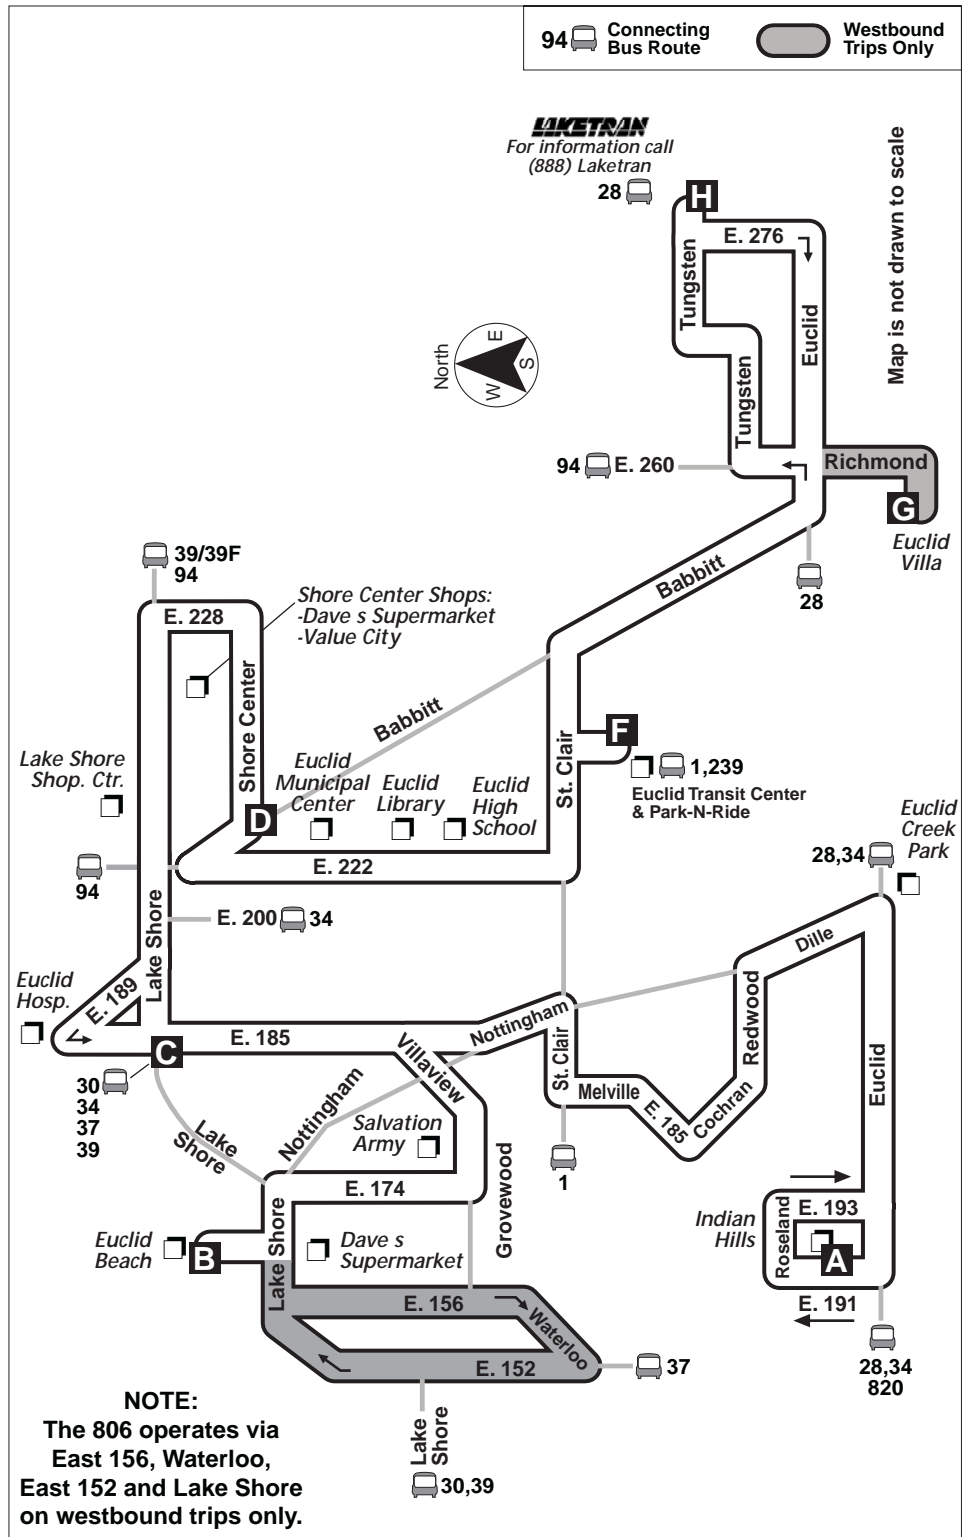

806

Euclid - Euclid Beach Community Circulator

Effective November 9, 2008

DESTINATIONS:

Indian Hills • Euclid Creek Park
 Euclid Beach • Salvation Army
 Dave's Supermarket
 Euclid Hospital
 Lake Shore Shopping Center • Dave's
 Shore Cultural Center
 Euclid Municipal Center
 Euclid Library
 Euclid Transit Center and Park-N-Ride
 Euclid Villa

 **Wheelchair Accessible**

For more information,
 call the RTA Answerline at
 (216) 621-9500
 TDD (216) 781-4271

Greater Cleveland Regional Transit Authority
 1240 West 6th Street • Cleveland, Ohio 44113-1331
 rideRTA.com

For more information
about RTA
routes and schedules,
call the RTAanswerline
at (216) 621-9500
or visit us online at
rideRTA.com