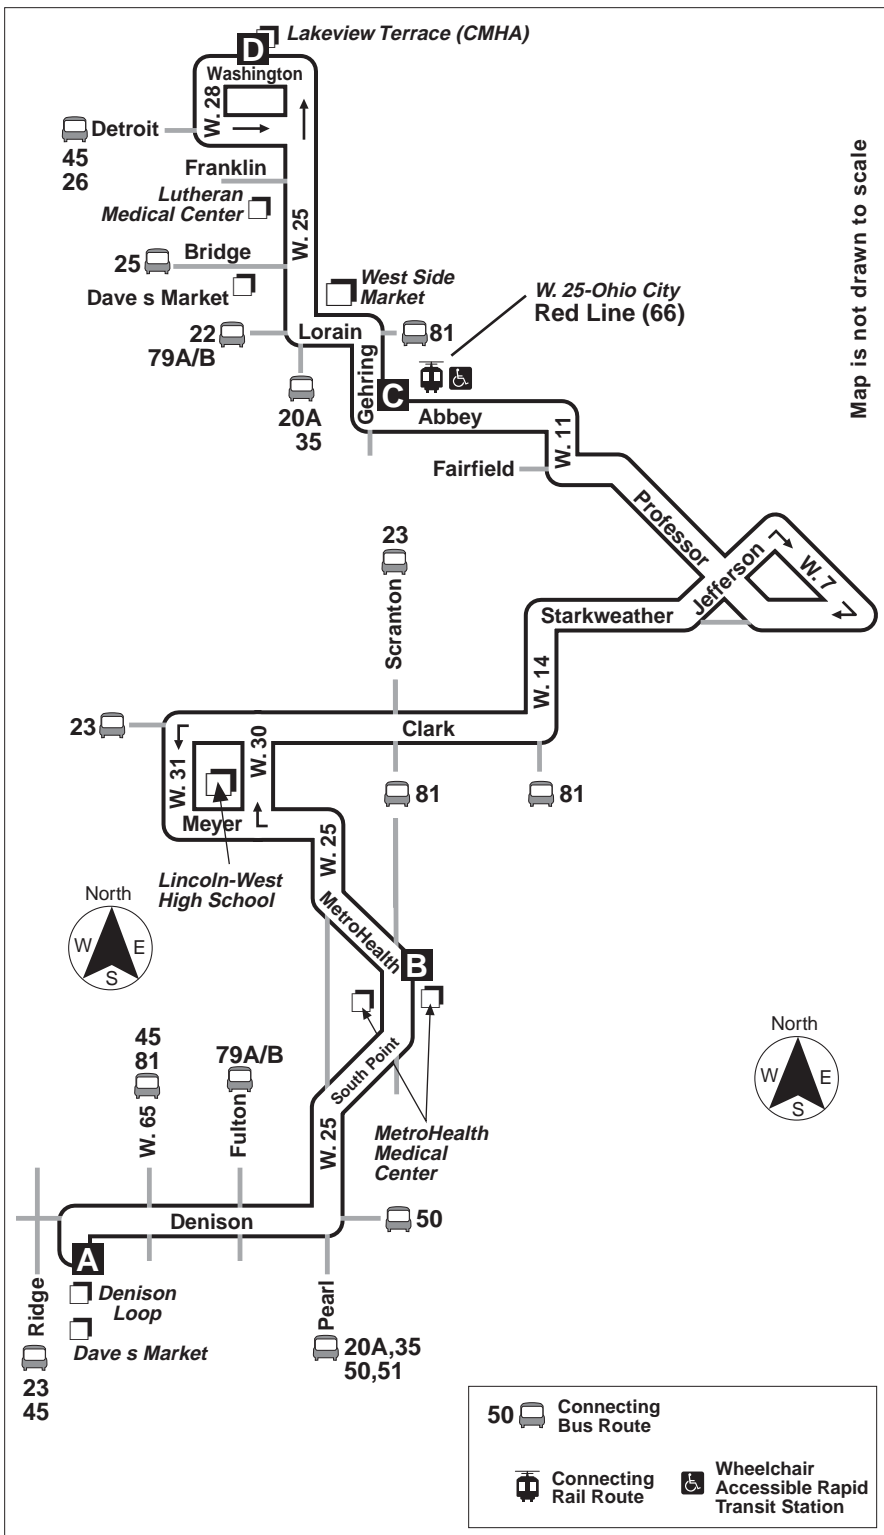

807

Tremont Community Circulator

Effective November 9, 2008

DESTINATIONS:

- Lakeview Terrace
- Lutheran Hospital
- West Side Market
- West 25th/Ohio City Rapid Station
- Lincoln-West High School
- MetroHealth Medical Center
- Denison Loop

807		North				WEEKDAY					South				807	
BUS LEAVES OR ARRIVES AT		Denison Loop	Metrohealth-Scranton	West 25-Ohio City Rapid Station	Lakeview Terrace	BUS LEAVES OR ARRIVES AT		Lakeview Terrace	West 25-Ohio City Rapid Station	Metrohealth-Scranton	Denison Loop					
		A	B	C	D			D	C	B	A					
5 AM		545	558	614	619	5 AM		545	550	606	619					
6 AM		645	658	714	719	6 AM		645	650	706	719					
7 AM		745	758	815	820	7 AM		745	750	807	820					
8 AM		845	858	916	921	8 AM		845	850	908	921					
9 AM		945	958	1016	1021	9 AM		945	950	1008	1021					
10 AM		1045	1058	1116	1121	10 AM		1045	1050	1108	1121					
11 AM		1145	1158	1216	1221	11 AM		1145	1150	1208	1221					
12 PM		1245	1258	116	124	12 PM		1245	1250	108	122					
1 PM		145	159	217	225	1 PM		145	154	212	226					
2 PM		245	259	317	325	2 PM		245	254	312	326					
3 PM		345	359	417	425	3 PM		345	354	412	426					
4 PM		445	459	517	525	4 PM		445	454	512	526					
5 PM		545	559	617	625	5 PM		545	554	612	626					
6 PM		645	659	717	725	6 PM		645	654	712	726					