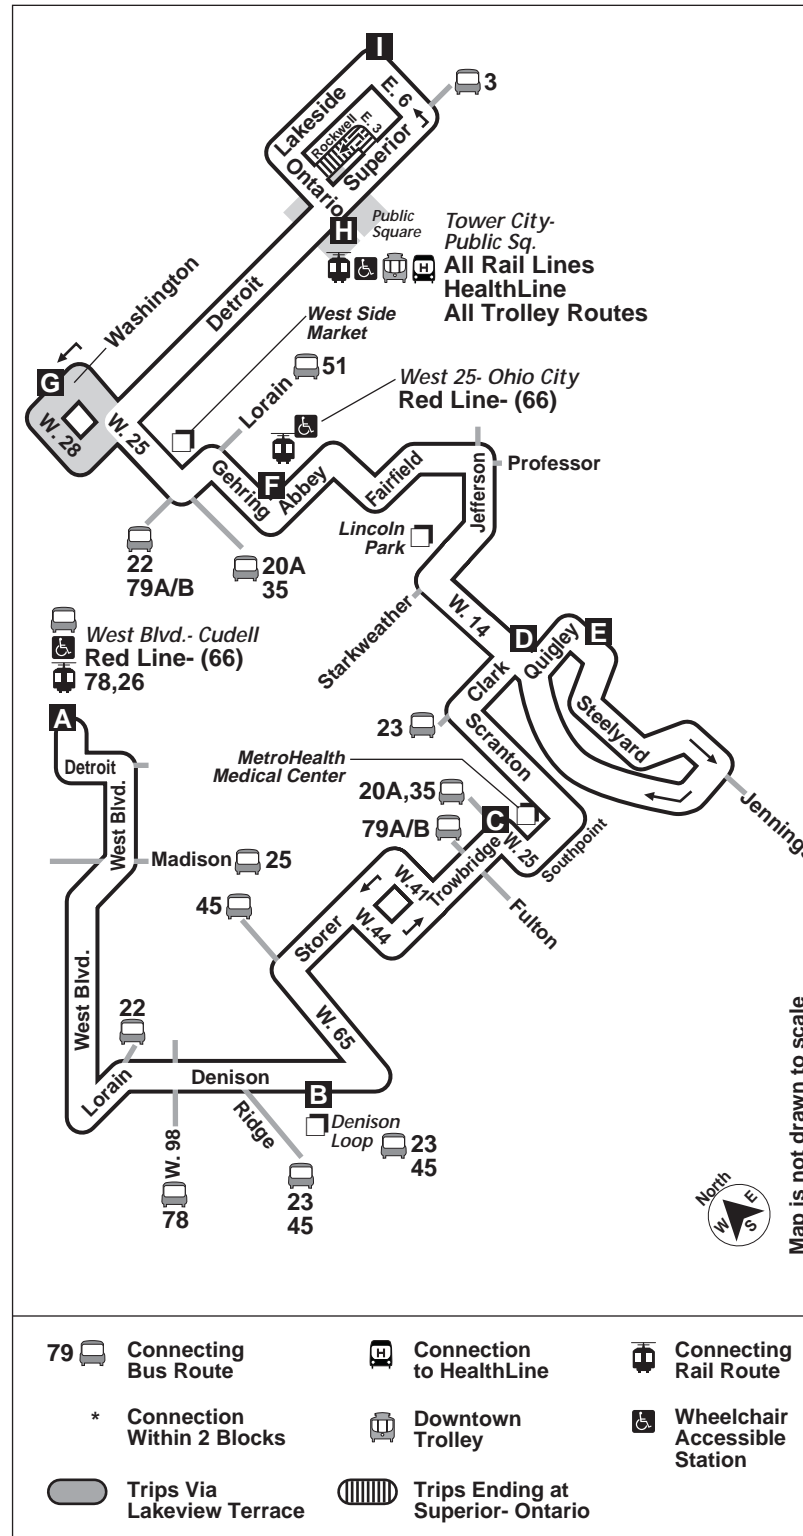

81

Tremont - Storer

Effective September 20, 2009

DESTINATIONS:

- West Blvd.-Cudell Rapid Station
- Cudell Recreation Center
- MetroHealth Hospital
- Steelyard Commons
- Lincoln Park
- West 25th- Ohio City Rapid Station
- West Side Market
- Lutheran Medical Center
- Lakeview Terrace
- Progressive Field
- Quicken Loans Arena
- Tower City
- Federal Building
- City Hall
- Justice Center

Wheelchair Accessible

For more information,
call the RTAnswerline at
(216) 621-9500
TDD (216) 781-4271

Greater Cleveland Regional Transit Authority
1240 West 6th Street • Cleveland, Ohio 44113-1331
rideRTA.com

Map is not drawn to scale