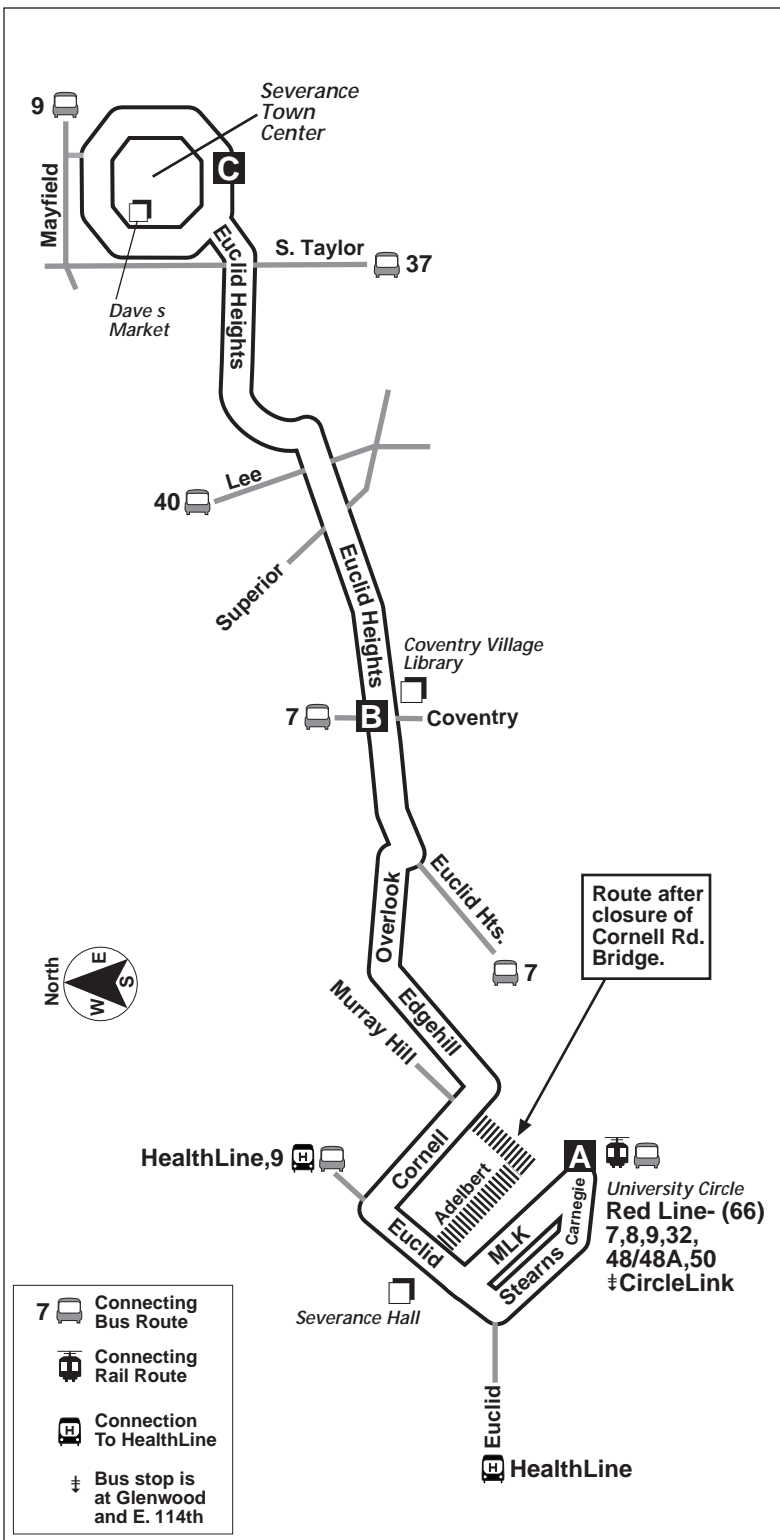

821

SATURDAY

821

East

West

BUS LEAVES OR ARRIVES AT	University Circle Rapid Station	Coventry-Euclid Heights	Severance Town Center	BUS LEAVES OR ARRIVES AT	Severance Town Center	Coventry-Euclid Heights	University Circle Rapid Station
	A	B	C		C	B	A
8 AM	845	855	905	9 AM	910	922	934
9 AM	945	955	1005	10 AM	1010	1022	1034
10 AM	1045	1055	1105	11 AM	1110	1122	1134
11 AM	1145	1155	1205	12 PM	1210	1222	1234
12 PM	1245	1255	105	1 PM	110	122	134
1 PM	145	155	205	2 PM	210	222	234
2 PM	245	255	305	3 PM	310	322	334
3 PM	345	355	405	4 PM	410	422	434
4 PM	445	455	505	5 PM	510	522	534
5 PM	545	555	605	6 PM	610	622	634

### DESTINATIONS:

Severance Town Center  
Cleveland Heights City Hall  
Dave's Market  
Coventry Village  
Little Italy  
Case Western Reserve University  
Cultural Museums • Severance Hall  
University Circle Rapid Station

821		East			WEEKDAY				West			821	
BUS LEAVES OR ARRIVES AT		University Circle Rapid Station	Coventry- Euclid Heights	Severance Town Center	BUS LEAVES OR ARRIVES AT		Severance Town Center	Coventry- Euclid Heights	University Circle Rapid Station				
		A	B	C			C	B	A				
6 AM		648	658	708	7 AM		711	723	735				
7 AM		748	758	808	8 AM		811	823	835				
8 AM		848	858	908	9 AM		911	923	935				
9 AM		948	958	1008	10 AM		1011	1023	1035				
10 AM		1048	1058	1108	11 AM		1111	1123	1135				
11 AM		1148	1158	1208	12 PM		1211	1223	1235				
12 PM		1248	1258	108	1 PM		111	123	135				
1 PM		148	158	208	2 PM		211	223	235				
2 PM		248	258	308	3 PM		311	323	335				
3 PM		348	358	408	4 PM		411	423	435				
4 PM		448	458	508	5 PM		511	523	535				
5 PM		548	558	608	6 PM		611	623	635				
6 PM		648	658	708									