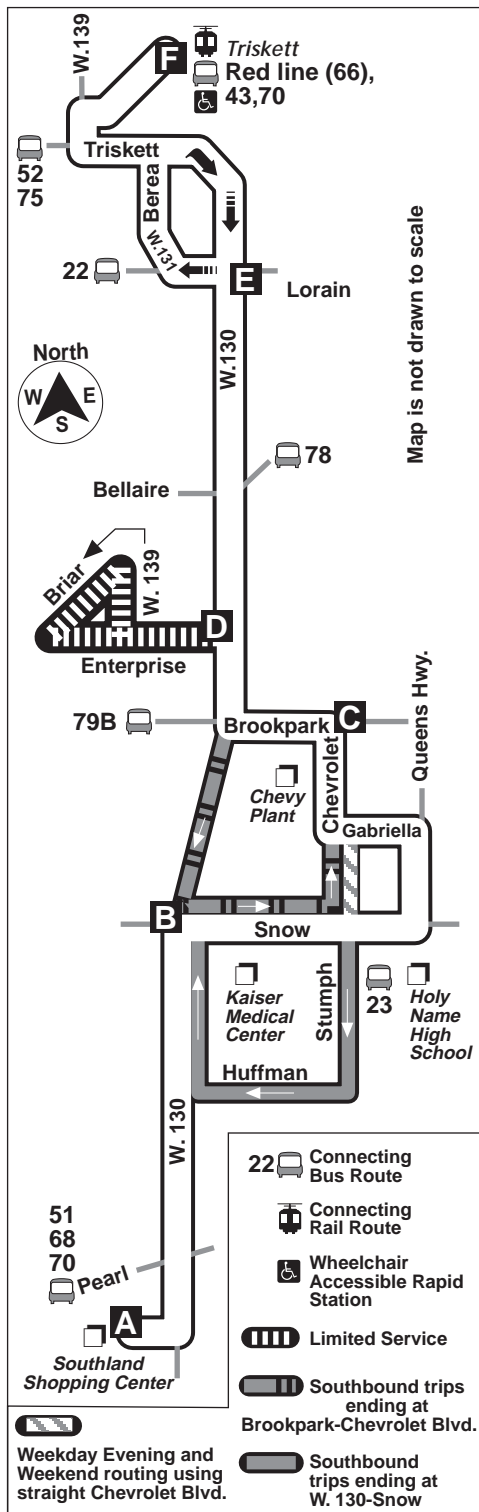

83		North					WEEKDAY						South		83
BUS LEAVES OR ARRIVES AT		Southland Shopping Center	West 130-Snow	Brookpark-Chevrolet Boulevard	West 130-Enterprise	West 130-Lorain	Triskett Rapid Station	BUS LEAVES OR ARRIVES AT	Triskett Rapid Station	West 130-Lorain	West 130-Enterprise	Brookpark-Chevrolet Boulevard	West 130-Snow	Southland Shopping Center	
		A	B	C	D	E	F		F	E	D	C	B	A	
4 AM		No	No	455	458	507	511	4 AM	435	439	448	451	No	No	
5 AM		550	557	606	E612	622	626	5 AM	505	509	518	521	530	537	
6 AM		620	627	636	639	648	652	6 AM	E535	539	E549	555	604	611	
		650	657	706	709	719	723		605	609	618	621	630	637	
7 AM		720	727	736	739	749	753	7 AM	635	639	648	651	700	707	
		750	757	806	809	819	824		705	709	718	721	730	737	
8 AM		820	828	837	840	850	855	8 AM	735	739	748	751	800	807	
		850	858	907	910	920	925		805	809	818	821	830	837	
9 AM		920	928	937	940	950	955	9 AM	835	839	848	851	900	907	
10 AM		1005	1013	1022	1025	1035	1040		905	909	918	921	930	937	
11 AM		1105	1113	1122	1125	1135	1140		950	954	1003	1006	1015	1023	
12 PM		1205	1213	1222	1225	1235	1240	10 AM	1050	1055	1105	1108	1117	1125	
1 PM		105	113	122	125	135	140	11 AM	1150	1155	1205	1208	1217	1225	
2 PM		205	213	222	225	235	240	12 PM	1250	1255	105	108	117	125	
		No	S*245	252	255	305	310		150	155	205	208	217	225	
3 PM		305	313	322	325	335	340	3 PM	250	255	305	308	317	325	
		335	343	352	355	405	410		320	325	335	338	347	355	
4 PM		405	413	422	425	435	440		350	355	405	408	417	425	
		435	443	452	455	505	510	4 PM	420	425	435	438	447	455	
5 PM		505	513	522	525	535	539		450	455	505	508	517	525	
		535	542	551	554	603	607	5 PM	520	525	535	538	547	554	
6 PM		605	612	621	624	633	637		550	554	603	606	615	622	
7 PM		705	712	721	724	733	737	6 PM	620	624	633	636	645	652	
8 PM		C805	812	818	821	830	834	7 PM	720	724	733	736	745	752	
9 PM		C905	912	918	921	930	934	8 PM	C820	824	833	836	842	849	
10 PM		C1005	1012	1018	1021	1030	1034	9 PM	C920	924	933	936	942	949	
		No	C1047	1053	1056	1105	1109	10 PM	CH1020	1024	1033	1036	1042	No	
12 AM		No	No	C1203	1206	1215	1219								

S* Trip originates from Holy Name 7 minutes earlier. Operates on school days only.

H - Via Stumph, Huffman, W. 130 to Snow
E - Via Enterprise-West 139
C - Operates on Chevrolet Blvd. between Gabriella and Snow

Please have exact fare ready, drivers carry no change.