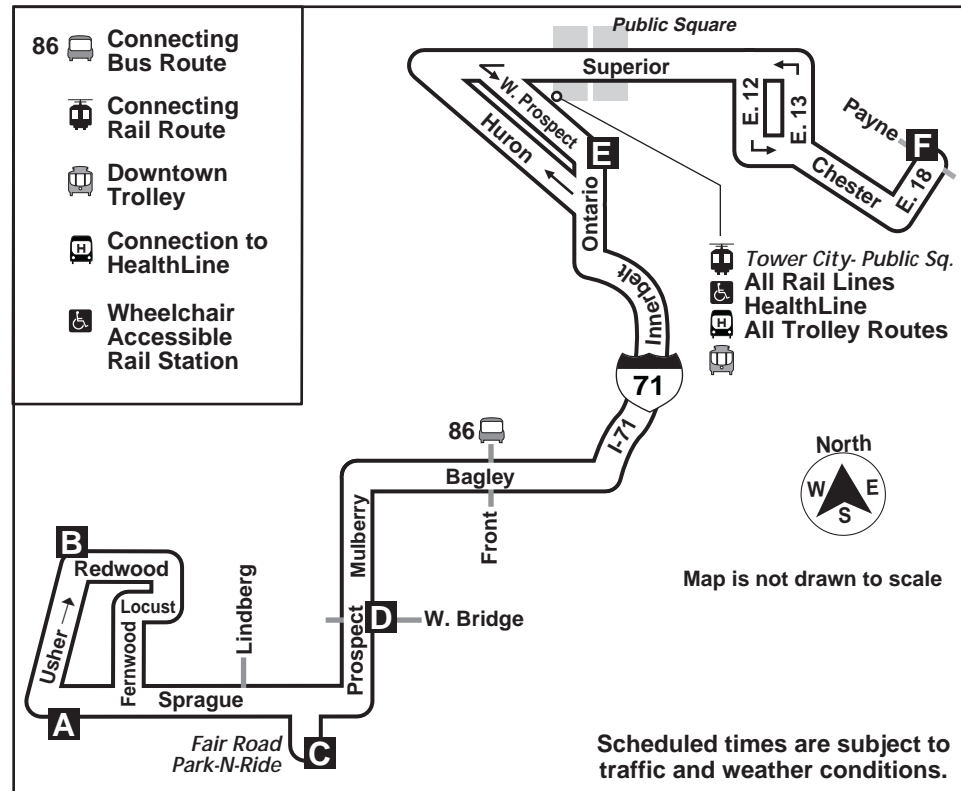

### DESTINATIONS:

Fair Road Park-N-Ride  
Berea Commons  
Baldwin-Wallace College  
Tower City  
Greyhound Bus Station  
Cleveland State University

**Wheelchair Accessible**

For more information,  
call the RTAnswerline at  
(216) 621-9500  
TDD (216) 781-4271

Greater Cleveland Regional Transit Authority  
1240 West 6th Street ♣ Cleveland, Ohio 44113-1331  
rideRTA.com

86F

WEEKDAY

86F

North

South

BUS LEAVES OR ARRIVES AT	Sprague-Usher	Redwood-Usher	Fair Rd. Park-N-Ride	Prospect-West Bridge	East 18-Payne	BUS LEAVES OR ARRIVES AT	East 18-Payne	Ontario-W. Prospect	Prospect-West Bridge	Fair Rd. Park-N-Ride	Redwood-Usher	Sprague-Usher
AT	A	B	C	D	F	AT	F	E	D	C	B	A
6 AM	630	633	642	649	732	6 AM	No	No	No	623	No	630
4 PM						4 PM	445	458	531	538	546	No

**No Saturday, Sunday or Holiday Service**

RTA operates holiday service on the following days: New Year's Day, Memorial Day, Independence Day, Labor Day, Thanksgiving Day and Christmas Day.