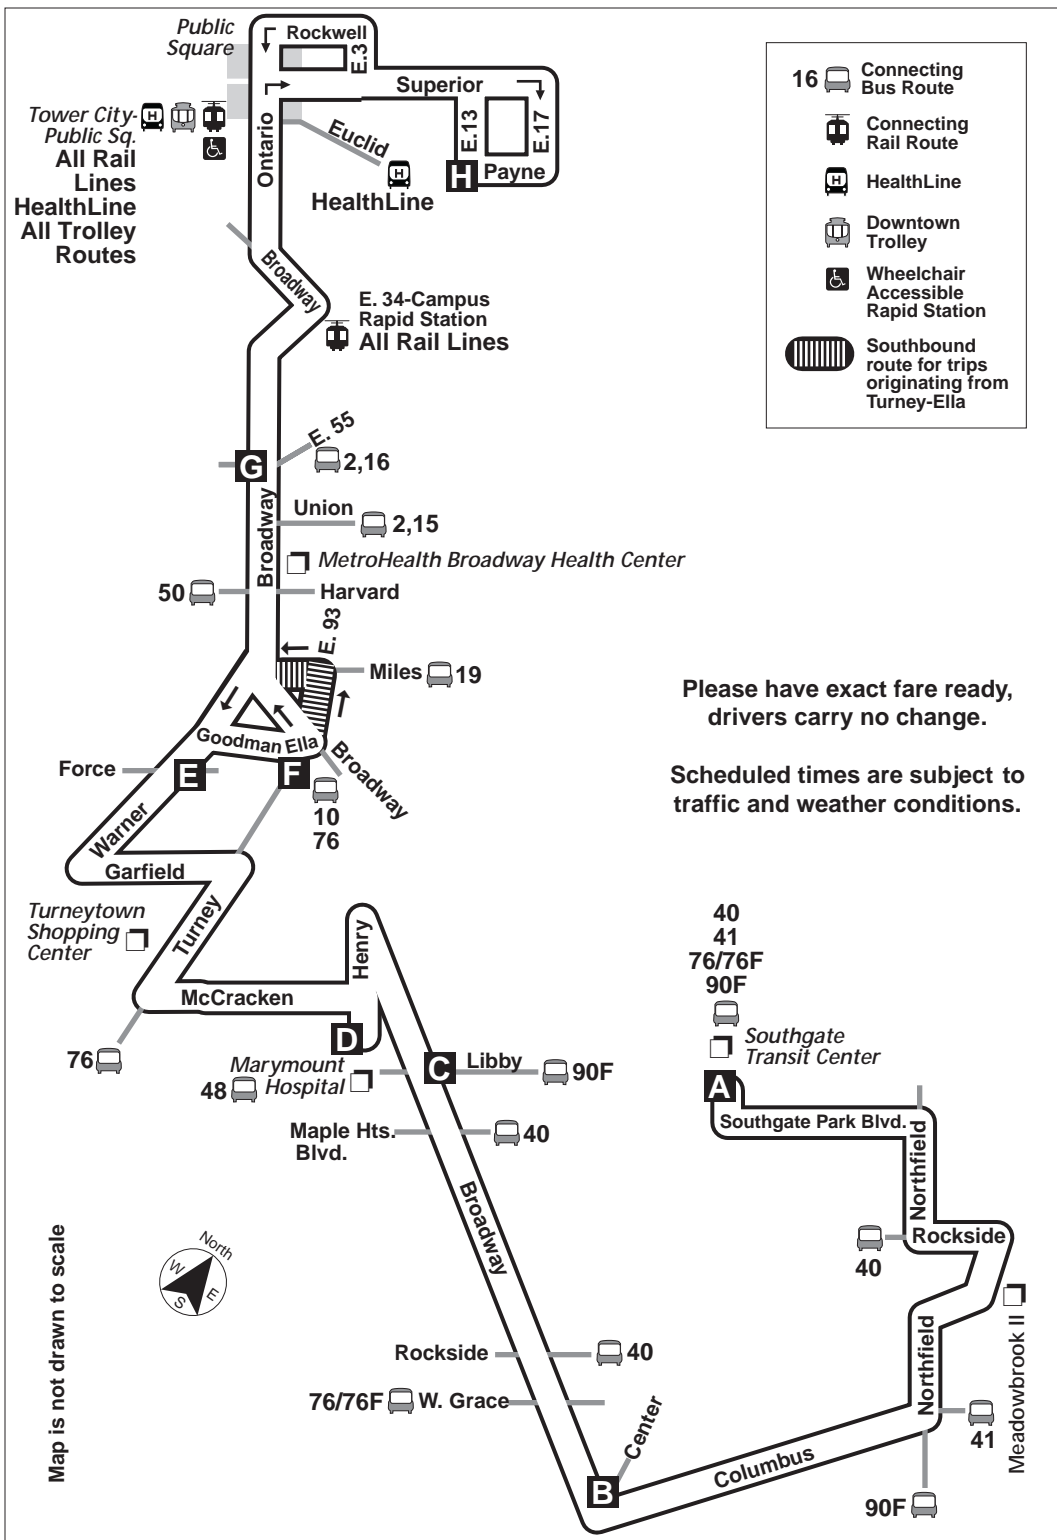

88

Broadway - Northfield

Effective December 13, 2009

DESTINATIONS:

- Southgate Transit Center
- Meadowbrook II Shopping Center
- Downtown Bedford
- Mapletown Shopping Center
- Marymount Hospital
- Turneytown Shopping Center
- MetroHealth Broadway Health Center
- East 34-Campus Station
- Main Post Office
- Progressive Field • Quicken Loans Arena
- Tower City

Wheelchair Accessible

For more information,
call the RTAanswerline at
(216) 621-9500
TDD (216) 781-4271

Greater Cleveland Regional Transit Authority
1240 West 6th Street • Cleveland, Ohio 44113-1331
rideRTA.com