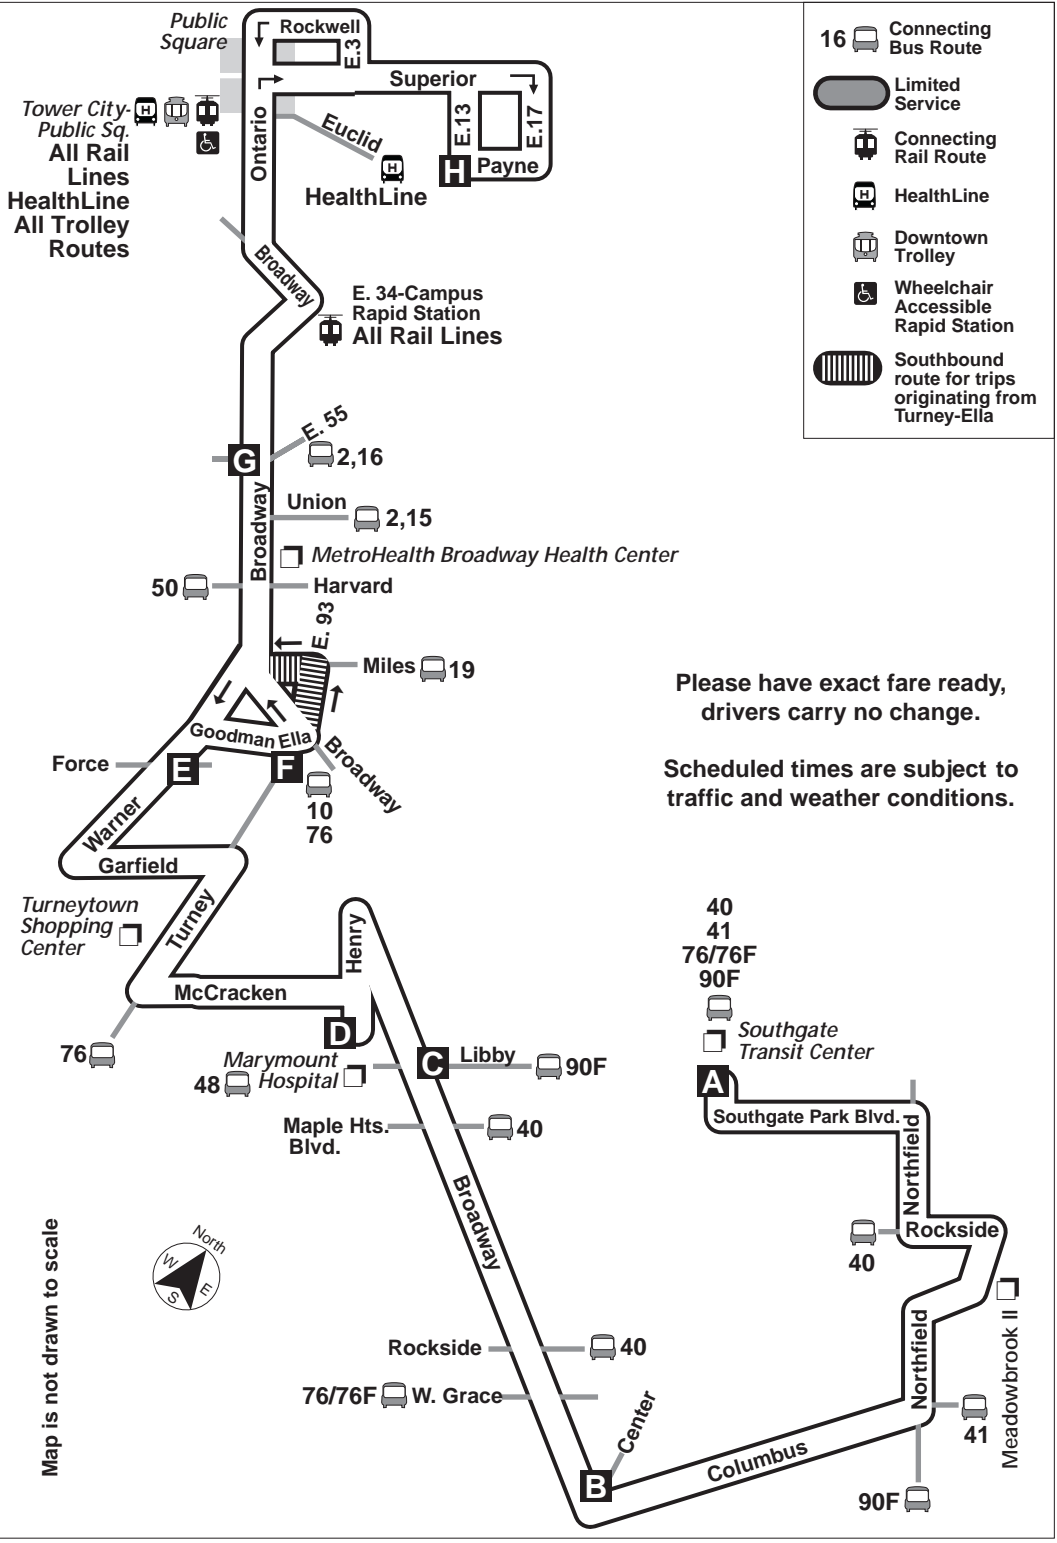

Commuter Advantage is a unique opportunity for both employee and employer to enjoy the benefits of public transportation.

Employees and employers can save money when employees purchase their monthly transit pass using pre-tax dollars.

With more than 400 companies already participating, Commuter Advantage is a proven success. Want to know more? Call RTA at (216) 781-4764 or visit our website at