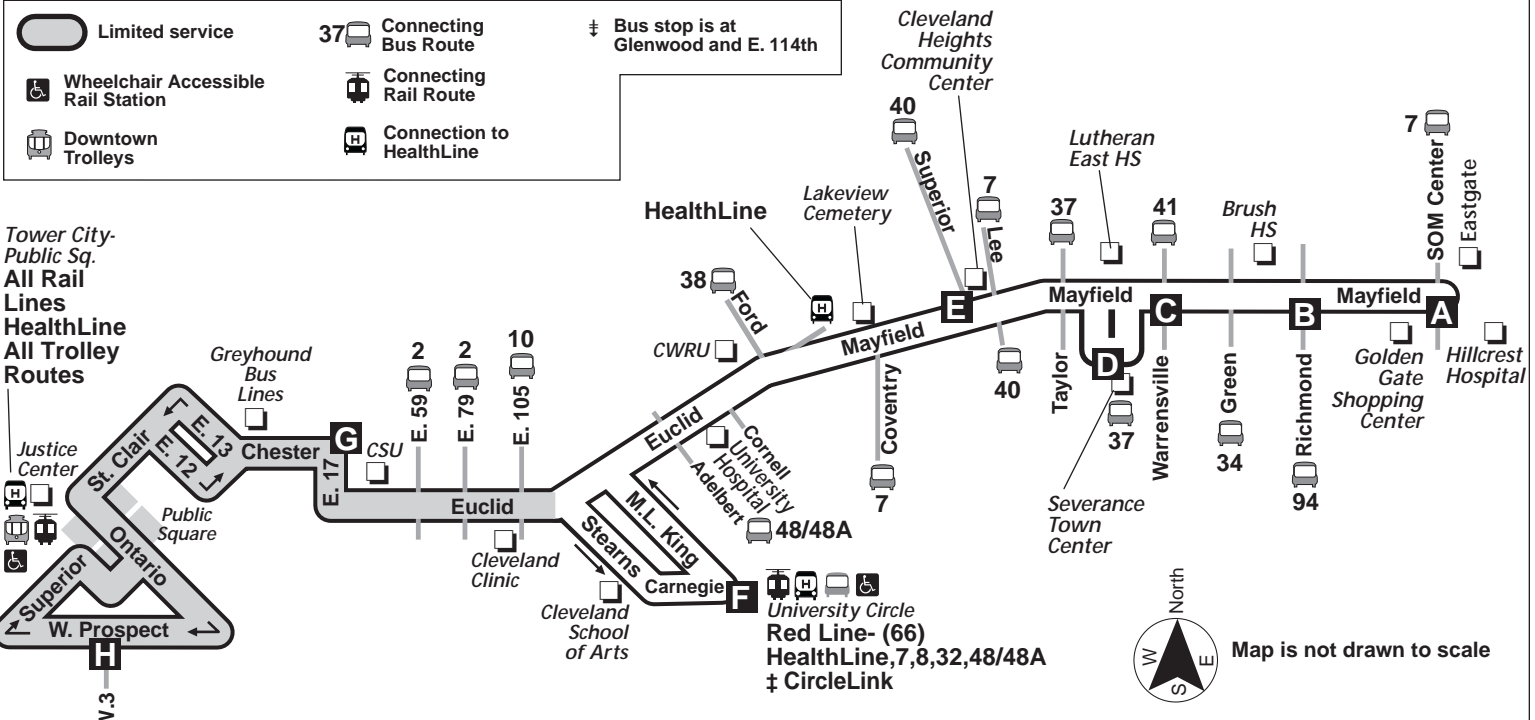

9

Mayfield

Effective August 22, 2010

DESTINATIONS:

Hillcrest Hospital
Eastgate Shopping Center
Golden Gate Shopping Center
Greens of Lyndhurst
Severance Town Center
Case Western Reserve University
University Hospitals
Cultural Museums
University Circle Rapid Station
Cleveland Clinic
Church Square
Cleveland State University
Justice Center
Tower City

E u c l i d A v e :

While traveling on Euclid Avenue, the #9 uses the HealthLine stations.

Proof-of-payment is required for the #9 on Euclid Avenue. Riders boarding on Euclid must have prepaid fares.

Riders boarding on other streets will pay on board. All #9 riders should keep their proof-of-payment handy at all times, as they may be asked to provide it by fare enforcement officers or operators.

The #9 will stop at these HealthLine Stations:

- | | | |
|-----------|-----------|--------------|
| East 19th | East 59th | East 93rd |
| East 24th | East 66th | East 105th |
| East 30th | East 71st | Stokes Blvd. |
| East 36th | East 79th | Adelbert |
| East 40th | East 83rd | Cornell |
| East 51st | East 89th | |

RTA operates holiday service on the following days:
 New Year's Day, Memorial Day, Independence Day,
 Labor Day, Thanksgiving Day and Christmas Day.