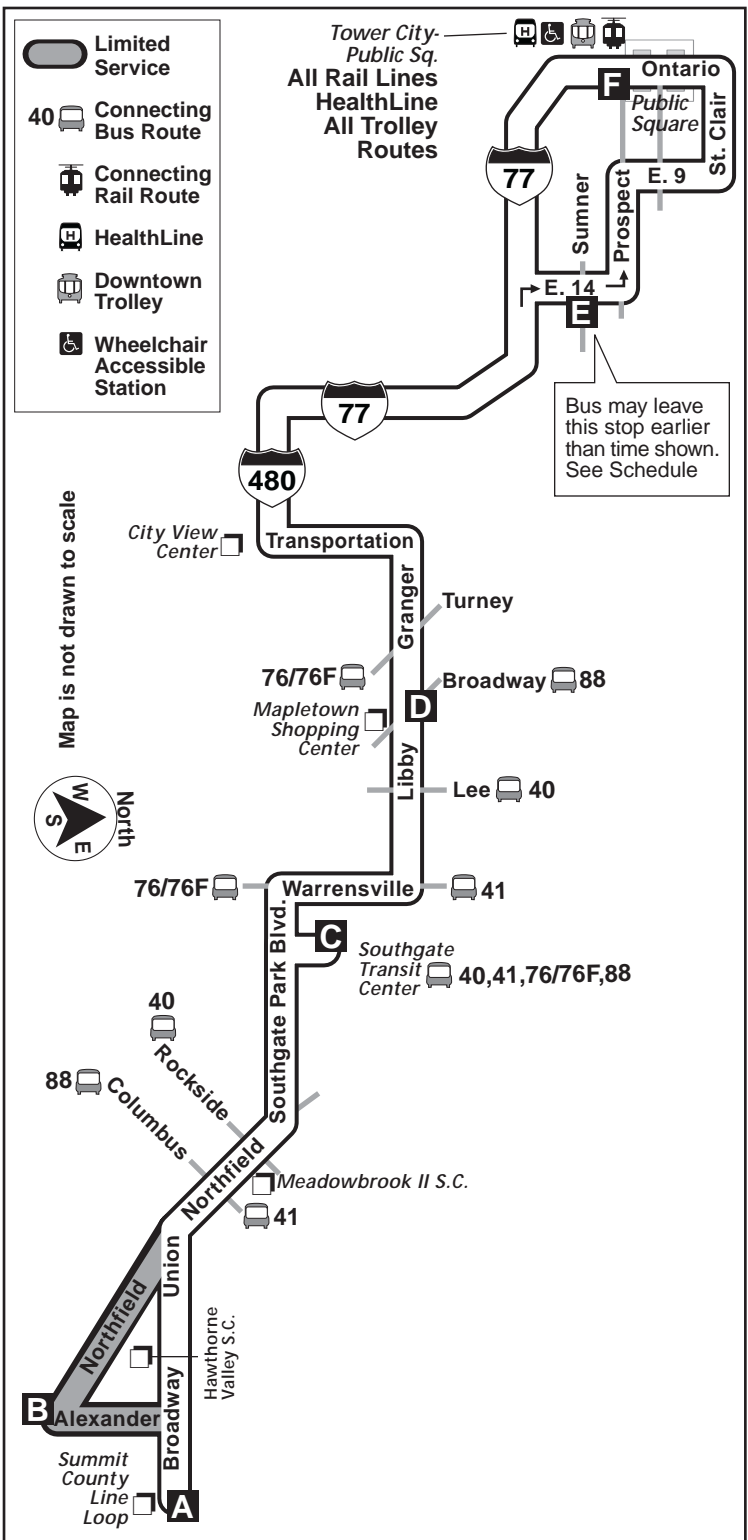

90F	North						WEEKDAY						South						90F
	BUS LEAVES OR ARRIVES AT	Summit County Line Loop	Northfield-Alexander	Southgate Transit Center	Broadway-Libby	East 14-Summer	Prospect-Ontario	BUS LEAVES OR ARRIVES AT	East 14-Summer	Prospect-Ontario	Broadway-Libby	Southgate Transit Center	Northfield-Alexander	Summit County Line Loop					
	A	B	C	D	E	F		E	F	D	C	B	A						
5 AM	508	No	524	533	555*	604L	5 AM	No	540	600	608	624	628						
	538	No	554	603	625*	634L		555*	612	632	640	656	700						
	553	No	609	618	640*	649	6 AM	625*	641	701	709	No	725						
6 AM	608	No	624	633	655*	704L		655*	718	738	746	No	803						
	623	No	639	648	710*	719	7 AM	725*	745	806	815	No	832						
	638	No	654	703	725*	734L		755*	815	836	845	No	902						
	652	No	709	719	741*	750	8 AM	843*	910	931	940	No	957						
7 AM	706	No	723	733	755*	804L		9 AM	956*	1010	1031	1040	No	1057					
	721	No	738	748	810*	819		10 AM	1056*	1110	1131	1140	No	1157					
	754	No	811	821	843*	852L		11 AM	1156*	1210	1231	1240	No	1257					
8 AM	816	No	833	842	904*	913		12 PM	1256*	110	131	140	No	157					
9 AM	908	No	925	934	956*	1005L		1 PM	156*	210	231	240	No	257					
10 AM	1008	No	1025	1034	1056*	1105L		3 PM	300	310	332	342	No	359					
11 AM	1108	No	1125	1134	1156*	1205L		4 PM	330	340	402	412	No	429					
12 PM	1208	No	1225	1234	1256*	105L			400	410	432	442	No	459					
1 PM	108	No	125	134	156*	205L			415	425	447	457	No	514					
2 PM	208	No	225	234	256L	No			430	440	502	512	No	529					
3 PM	304	308	325	334	356L	No			450	500	522	532	No	549					
	334	No	351	400	422L	No	5 PM	505	515	537	547	No	604						
4 PM	400	404	421	430	452L	No			530	540	602	610	No	626					
	434	No	451	500	522L	No	6 PM	600	610	630	638	No	654						
5 PM	500	504	521	530	552L	No			656*	713	733	741	No	757					
6 PM	608	No	625	634	656*	705L		7 PM	756*	813	833	841	No	857					
7 PM	708	No	725	734	756*	805L		8 PM	856*	913	933	941	No	957					
8 PM	808	No	825	834	856*	905L													

* Bus may depart this stop earlier than time shown.

L- Bus has a layover at this point

RTA operates holiday service on the following days:
New Year's Day, Memorial Day, Independence Day,
Labor Day, Thanksgiving Day and Christmas Day.

Please have exact fare ready,
drivers carry no change.

Scheduled times are subject to
traffic and weather conditions.