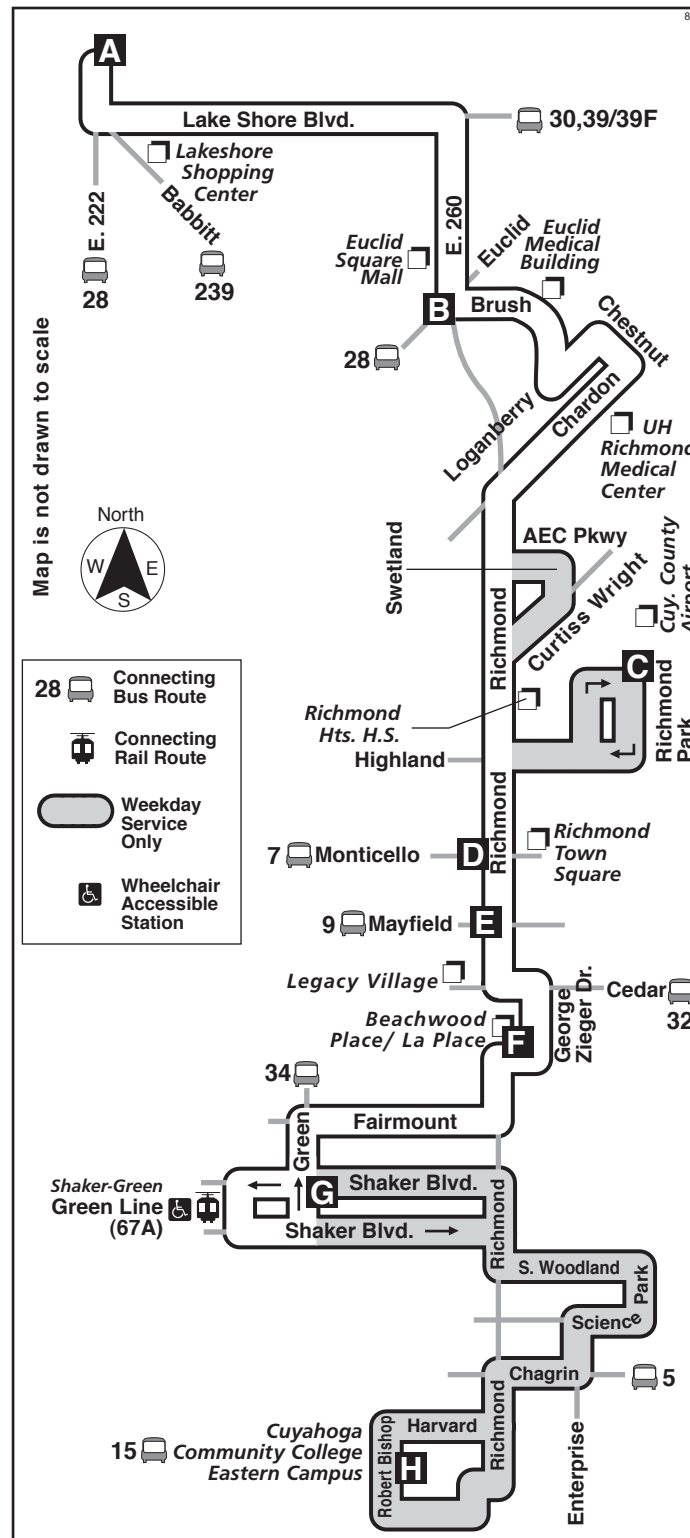

94

East 260 - Richmond

Effective March 18, 2012

DESTINATIONS:

Lakeshore Shopping Center
Shore Center Shops
Euclid Medical Building
UH Richmond Medical Center
Cuyahoga County Airport
Richmond Park Apartments
Richmond Town Square
Legacy Village
La Place Shopping Center
Beachwood Place
Cleveland Clinic- Beachwood
Shaker- Green Rapid Station
Metro Health Skilled Nursing
Tri-C Eastern Campus

Wheelchair Accessible

For more information,
call the RTAnswerline at
(216) 621-9500
TDD (216) 781-4271

Greater Cleveland Regional Transit Authority
1240 West 6th Street • Cleveland, Ohio 44113-1331
rideRTA.com