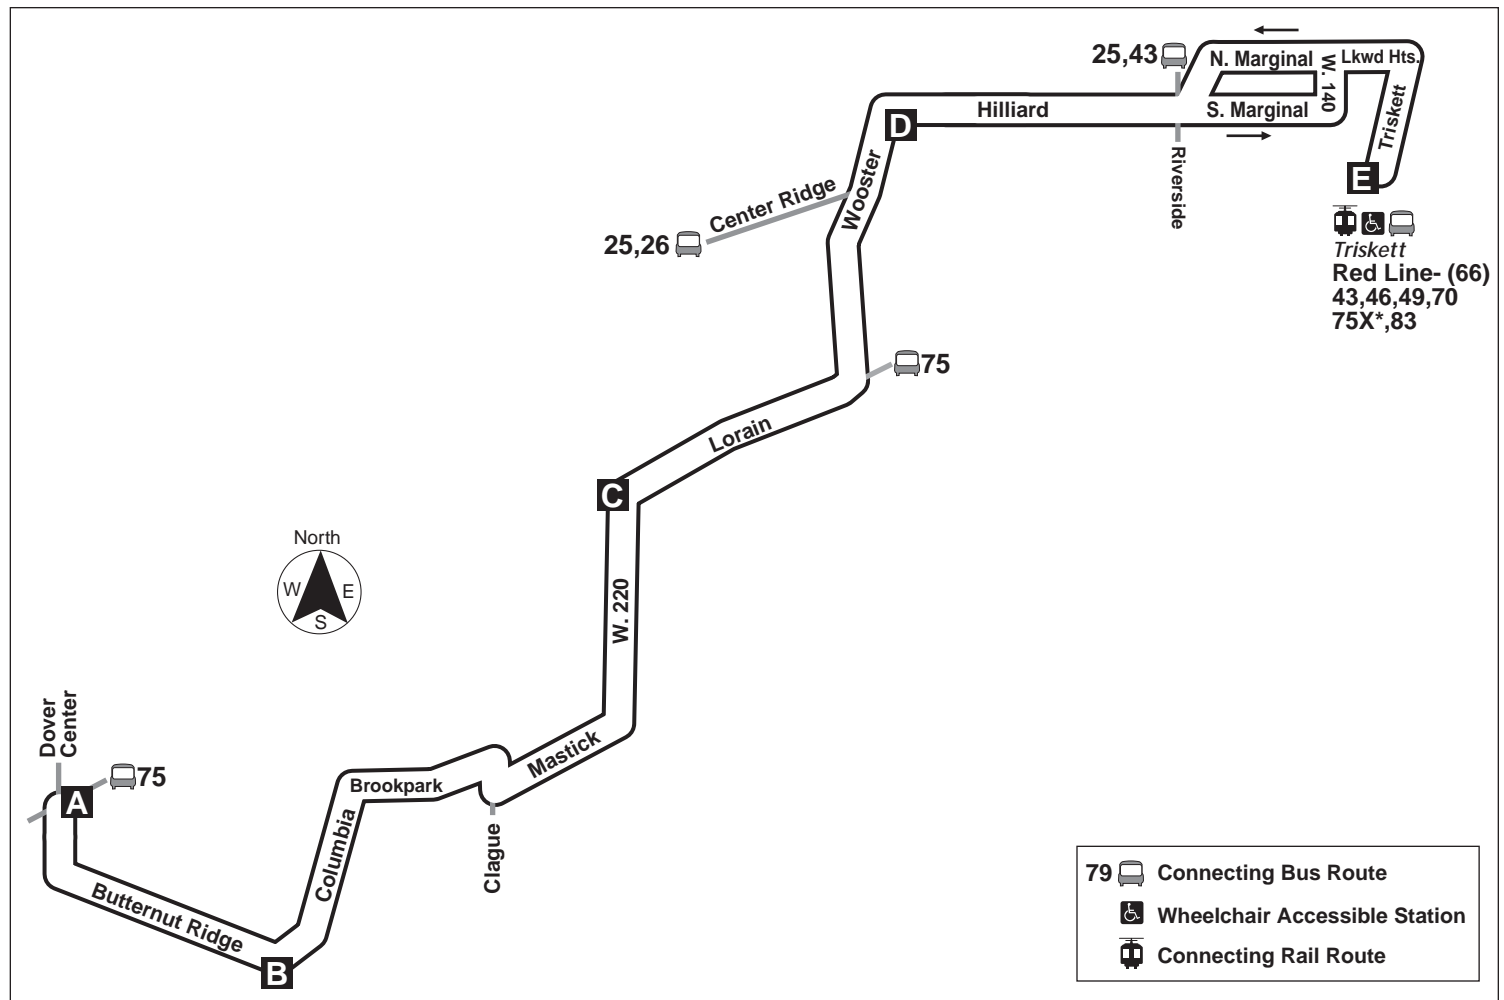

96

Butternut

Effective November 9, 2008
Revised

DESTINATIONS:

Water Tower Plaza
Fairview Shopping Center
Triskett Rapid Station

79 Connecting Bus Route
 Wheelchair Accessible Station
 Connecting Rail Route

Wheelchair Accessible

For more information,
call the RTAnswerline at
(216) 621-9500
TDD (216) 781-4271

Greater Cleveland Regional Transit Authority
1240 West 6th Street • Cleveland, Ohio 44113-1331
rideRTA.com

96		East					WEEKDAY		West					96
BUS LEAVES OR ARRIVES AT	Lorain-Dover Center	Butternut-Columbia	Lorain-West 210	Hilliard-Wooster	Triskett Rapid Station	Arrive Tower City Station via Red Line	BUS LEAVES OR ARRIVES AT	Leave Tower City Station via Red Line	Triskett Rapid Station	Hilliard-Wooster	Lorain-West 210	Butternut-Columbia	Lorain-Dover Center	
AT	A	B	C	D	E	¥	AT	¥	E	D	C	B	A	
6 AM	610	613	625	633	643	710	5 PM	447	507	517	525	536	544	
	631	634	646	654	704	724		526	546	556	604	615	623	
7 AM	707	710	722	730	740	802	6 PM	550	612	622	630	641	649	

No Saturday/Sunday/Holiday Service

Scheduled times are subject to traffic and weather conditions.

RTA operates holiday service on the following days:
New Year's Day, Memorial Day, Independence Day,
Labor Day, Thanksgiving Day and Christmas Day.