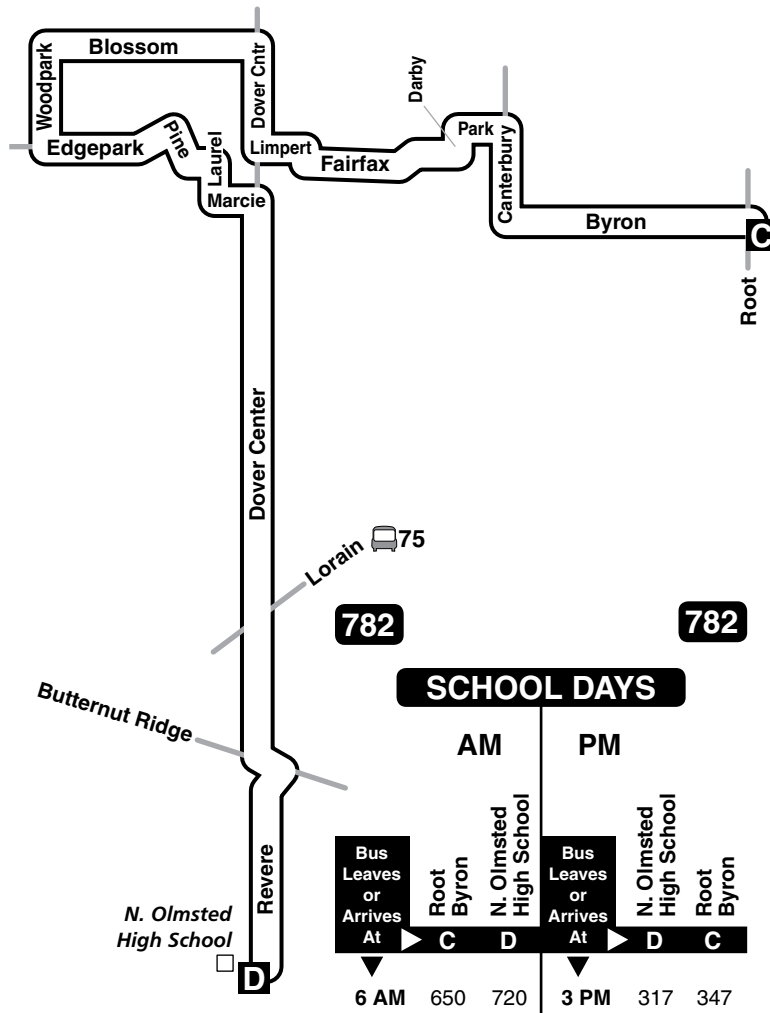

**781, 782
783, 784
785**

**N. Olmsted
H.S.**

Effective August 23, 2009

 **Wheelchair Accessible**

For more information,
call the RTAnswerline at
(216) 621-9500
TDD (216) 781-4271

Greater Cleveland Regional Transit Authority
1240 West 6th Street • Cleveland, Ohio 44113-1331
rideRTA.com

781 North Olmsted High School- County Line

782 North Olmsted High School- Dover

783 North Olmsted High School- Westwood

784 North Olmsted High School- Country Club

784

784

SCHOOL DAYS

AM

PM

Bus
Leaves
or
Arrives
At

Bus
Leaves
or
Arrives
At

Lorain
West 230th
N. Olmsted
High School

N. Olmsted
High School
Lorain
West 230th

G

H

H