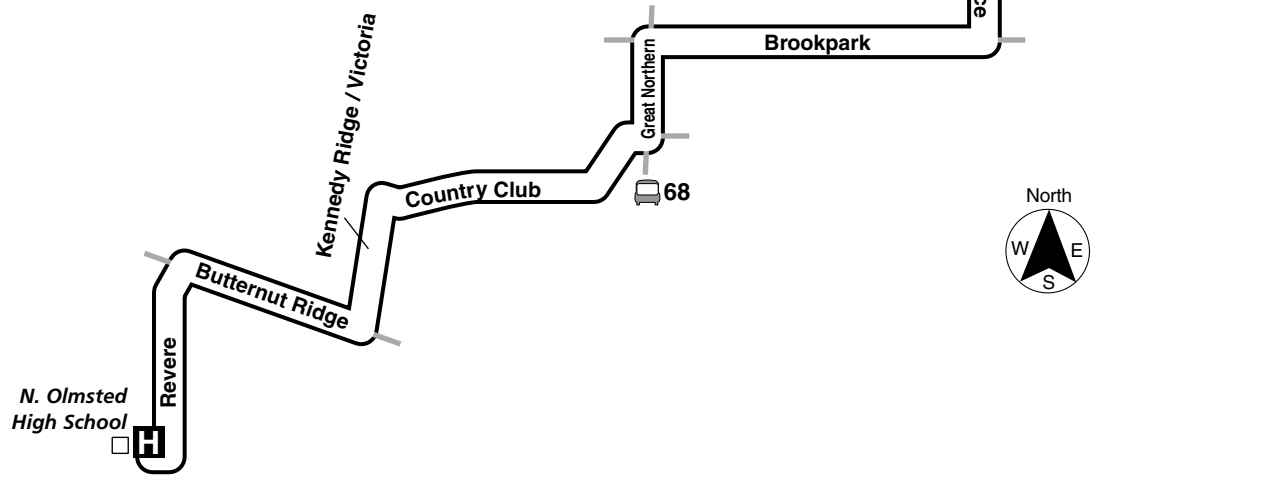

784 North Olmsted High School- Country Club

784

784

SCHOOL DAYS

AM

PM

Bus
Leaves
or
Arrives
At

Bus
Leaves
or
Arrives
At

Lorain
West 230th
N. Olmsted
High School

N. Olmsted
High School
Lorain
West 230th

G

H

H

G

6 AM

649

708

3 PM

317

336