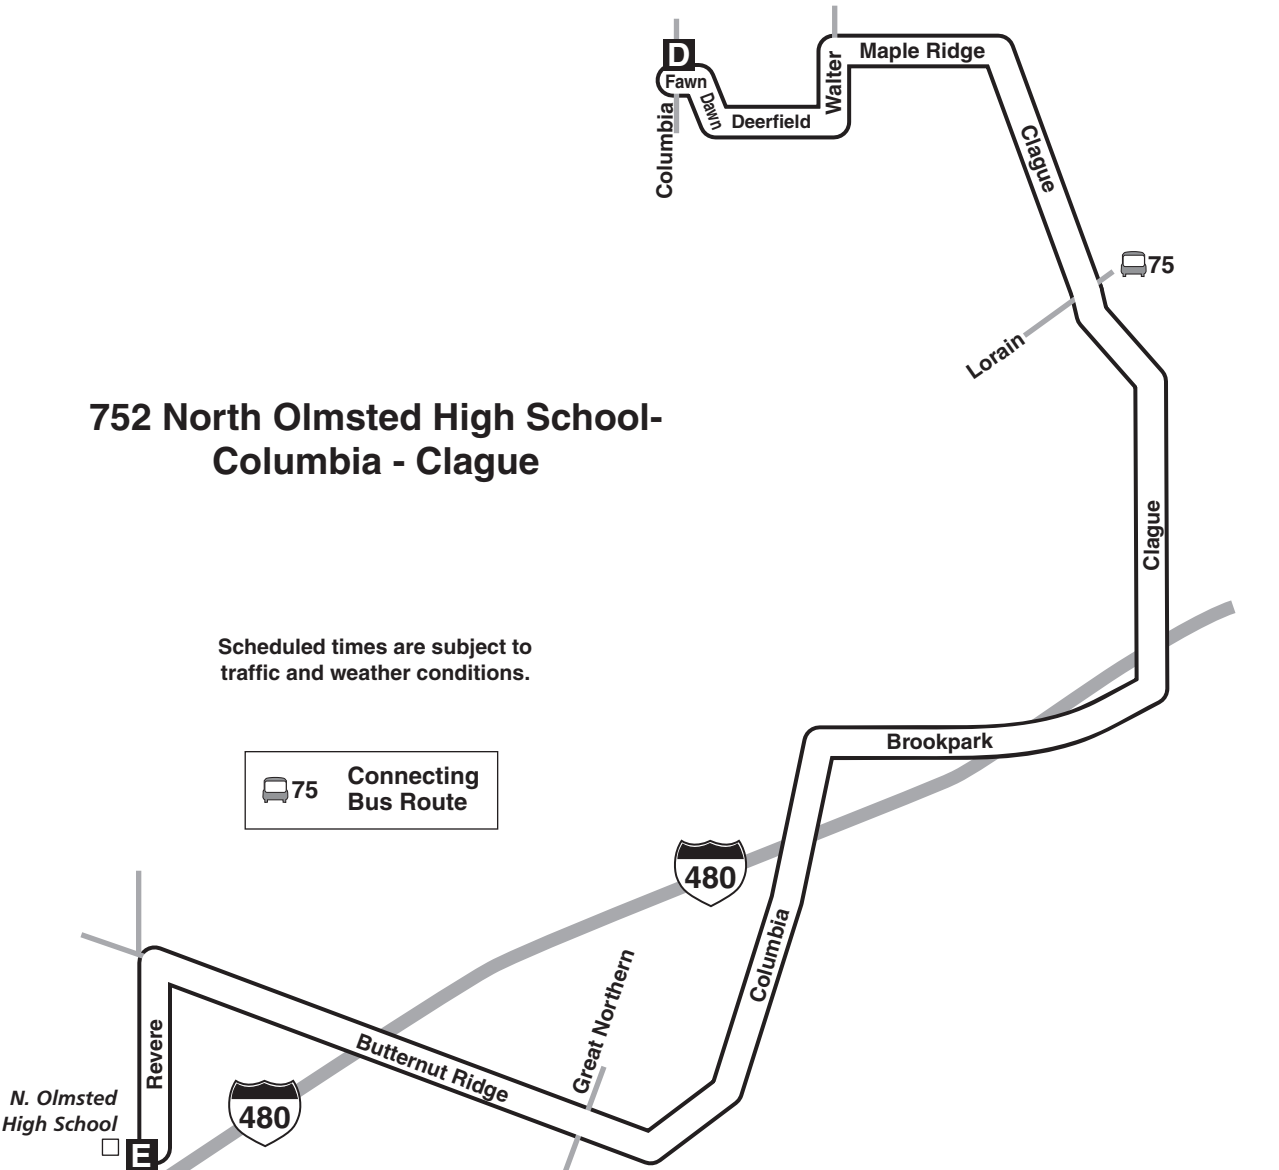

751/752

N. Olmsted H.S.

Effective August 21, 2011

752 North Olmsted High School- Columbia - Clague

Scheduled times are subject to traffic and weather conditions.

75 Connecting Bus Route

N. Olmsted High School

Subscribe to e-news

To subscribe to RTA's twice-a-month free e-mail newsletter, go to www.rideRTA.com/e-news and fill in the information. Each newsletter is filled with up-to-date transit information.

752		SCHOOL DAYS		752		
		AM		PM		
Bus Leaves or Arrives At	Fawn-Columbia	N. Olmsted High School	Bus Leaves or Arrives At	N. Olmsted High School	Fawn-Columbia	
At	D	E	At	E	D	
6 AM	6:43	7:10	3 PM	3:17	3:44	