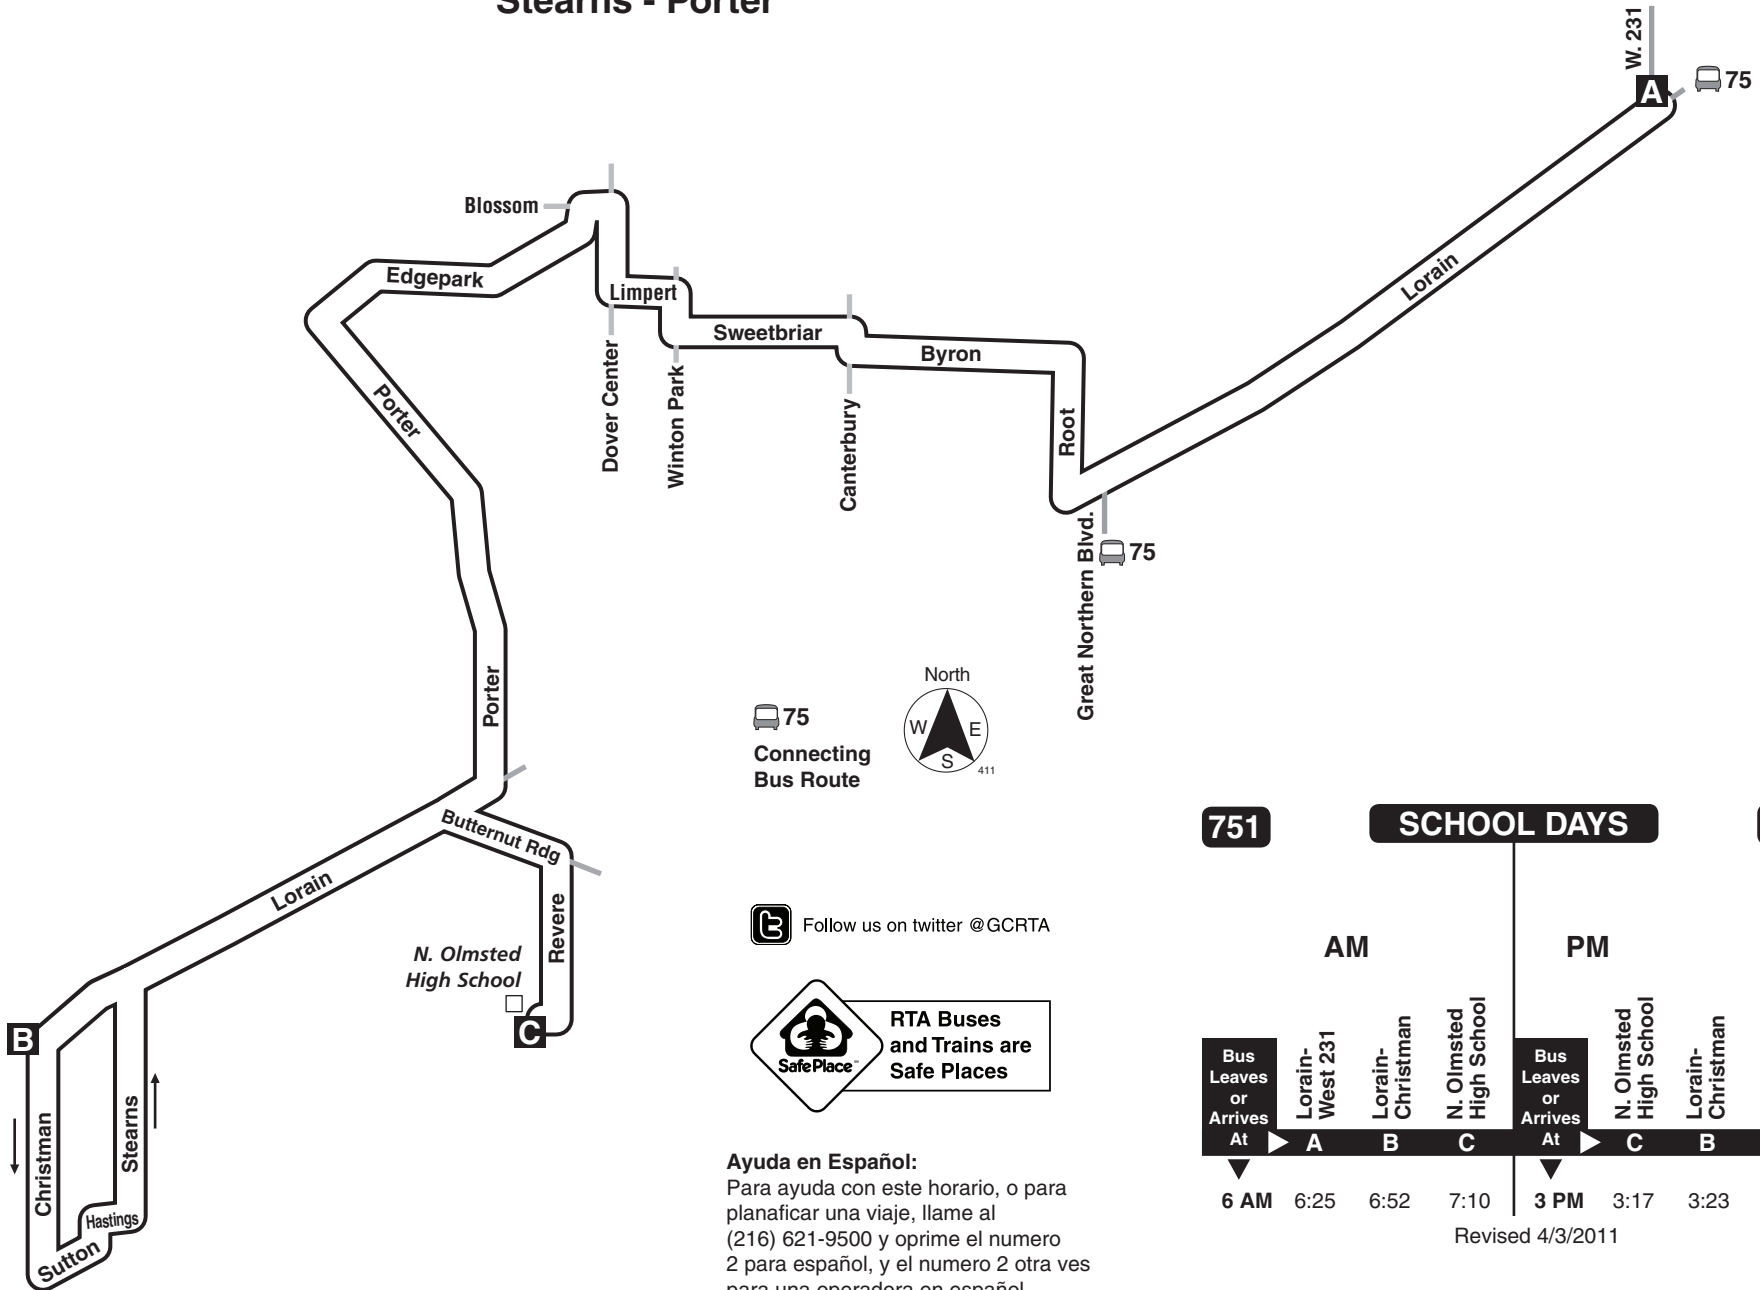

751 North Olmsted High School- Stearns - Porter

75
Connecting
Bus Route

Follow us on twitter @GCRTA

Ayuda en Español:
Para ayuda con este horario, o para planificar una viaje, llame al (216) 621-9500 y oprime el numero 2 para español, y el numero 2 otra vez para una operadora en español.

751		SCHOOL DAYS			751			
AM				PM				
Bus Leaves or Arrives At	Lorain-West 231	Lorain-Christman	N. Olmsted High School	Bus Leaves or Arrives At	N. Olmsted High School	Lorain-Christman	Lorain-West 231	
	A	B	C		C	B	A	
	6 AM	6:25	6:52	7:10	3 PM	3:17	3:23	4:02

Revised 4/3/2011