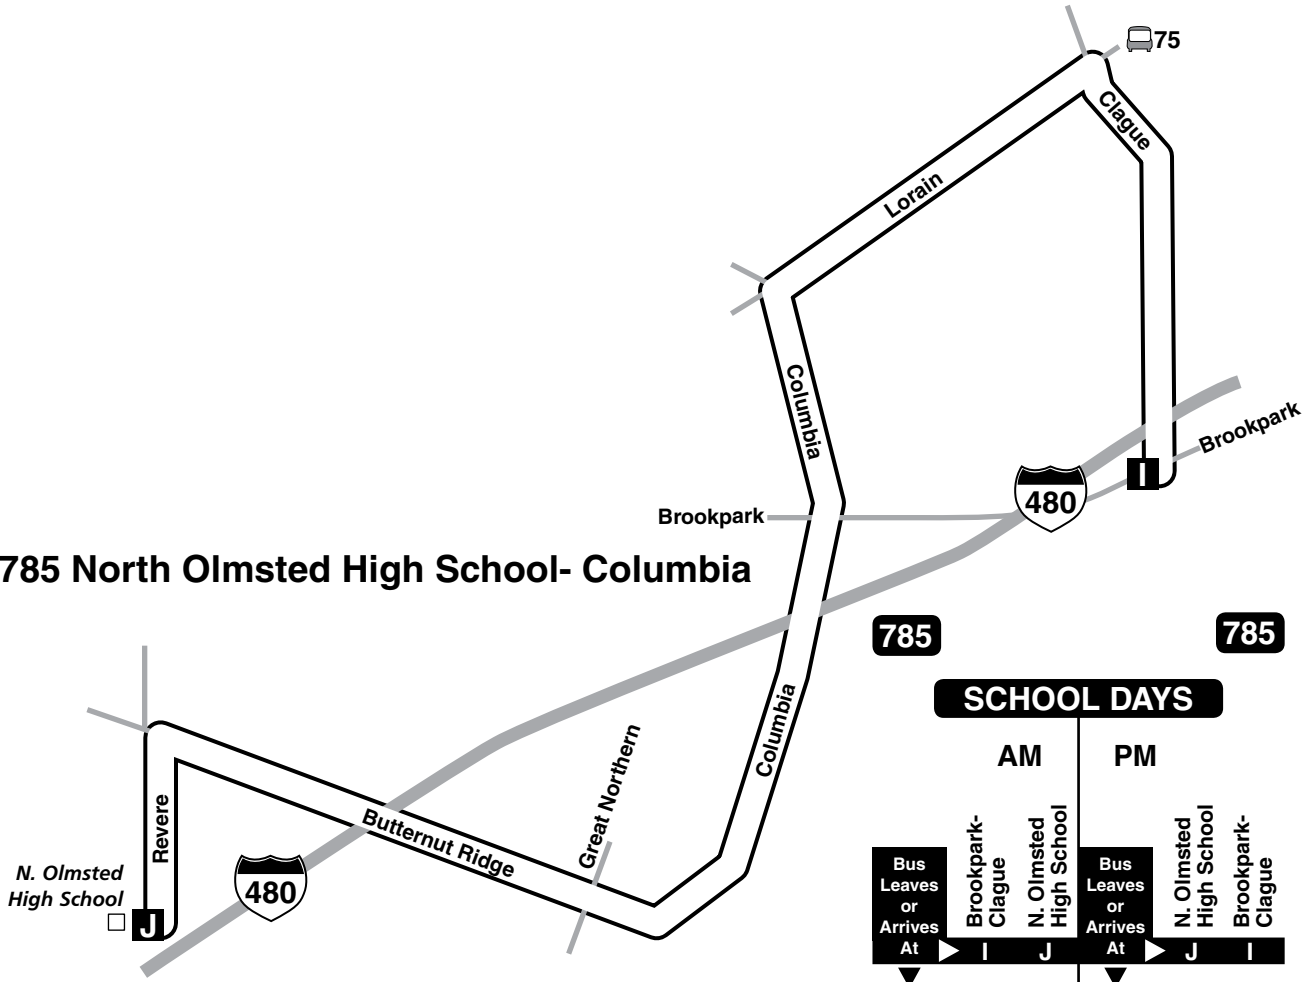

PM

Bus
Leaves
or
Arrives
At

Bus
Leaves
or
Arrives
At

Lorain
West 230th
N. Olmsted
High School

N. Olmsted
High School
Lorain
West 230th

G

H

H

785		785	
SCHOOL DAYS			
AM		PM	
Bus Leaves or Arrives At	Brookpark-Clague	Bus Leaves or Arrives At	Brookpark-Clague
	I		I
	J		J
6 AM	637	705	3 PM
			317
			345