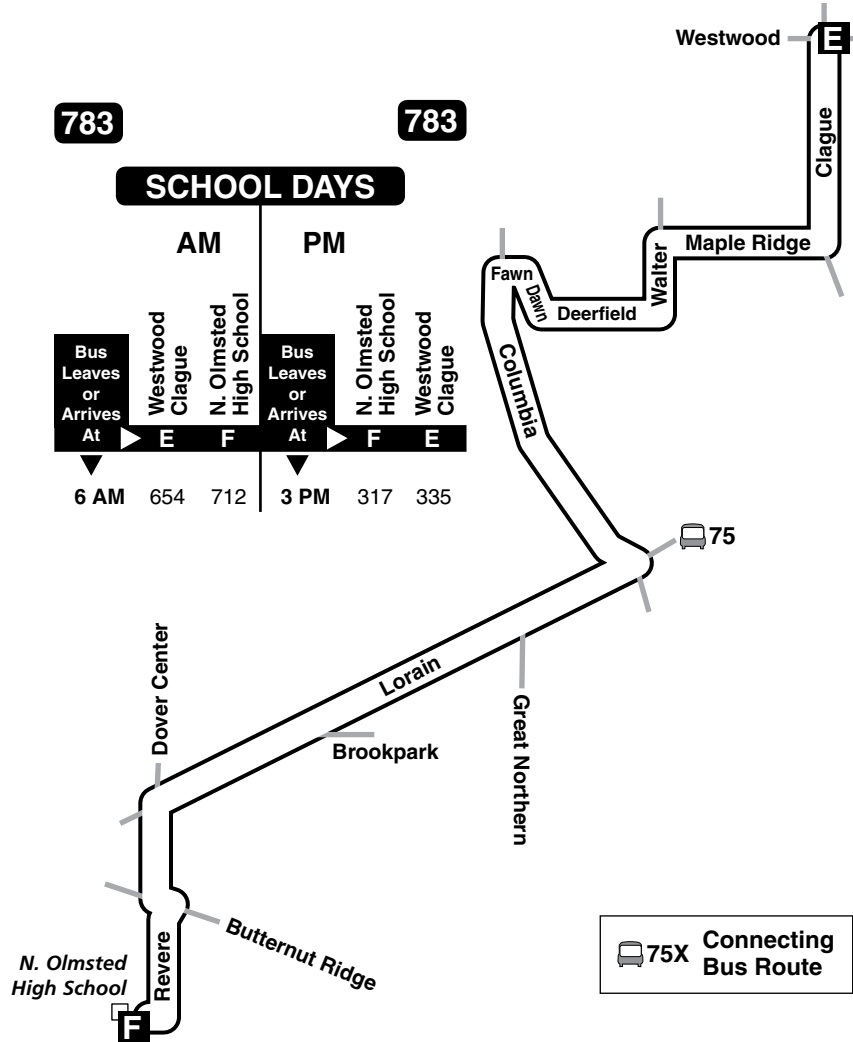

**781, 782
783, 784
785**

**N. Olmsted
H.S.**

Effective August 23, 2009

 **Wheelchair Accessible**

For more information,
call the RTAnswerline at
(216) 621-9500
TDD (216) 781-4271

Greater Cleveland Regional Transit Authority
1240 West 6th Street • Cleveland, Ohio 44113-1331
rideRTA.com

781 North Olmsted High School- County Line

782 North Olmsted High School- Dover

783 North Olmsted High School- Westwood

784 North Olmsted High School- Country Club

784

784

SCHOOL DAYS

AM

PM

Bus
Leaves
or
Arrives
At

Bus
Leaves
or
Arrives
At

Lorain
West 230th
N. Olmsted
High School

N. Olmsted
High School
Lorain
West 230th

G

H

H

785		785	
SCHOOL DAYS			
AM		PM	
Bus Leaves or Arrives At	Brookpark-Clague	Bus Leaves or Arrives At	Brookpark-Clague
	I		I
	J		J
6 AM	637	705	3 PM
			317
			345