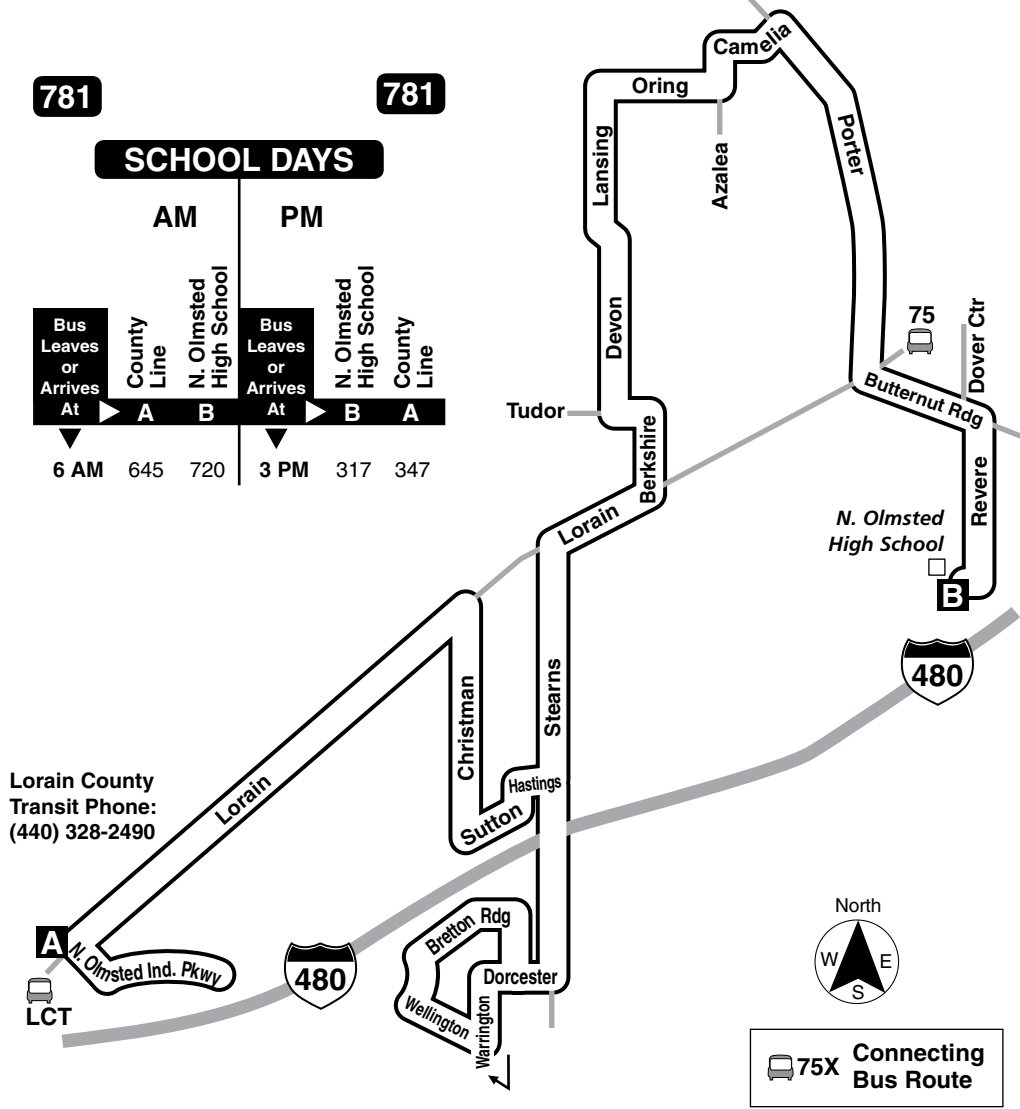

**781, 782
783, 784
785**

**N. Olmsted
H.S.**

Effective August 23, 2009

 **Wheelchair Accessible**

For more information,
call the RTAnswerline at
(216) 621-9500
TDD (216) 781-4271

Greater Cleveland Regional Transit Authority
1240 West 6th Street • Cleveland, Ohio 44113-1331
rideRTA.com

781 North Olmsted High School- County Line

782 North Olmsted High School- Dover

783 North Olmsted High School- Westwood

784 North Olmsted High School- Country Club

784

784

SCHOOL DAYS

AM

PM

Bus
Leaves
or
Arrives
At

Bus
Leaves
or
Arrives
At

Lorain
West 230th
N. Olmsted
High School

N. Olmsted
High School
Lorain
West 230th

G

H

H

785		785	
SCHOOL DAYS			
AM		PM	
Bus Leaves or Arrives At	Brookpark-Clague	Bus Leaves or Arrives At	Brookpark-Clague
	I		I
	J		J
6 AM	637	705	3 PM
			317
			345