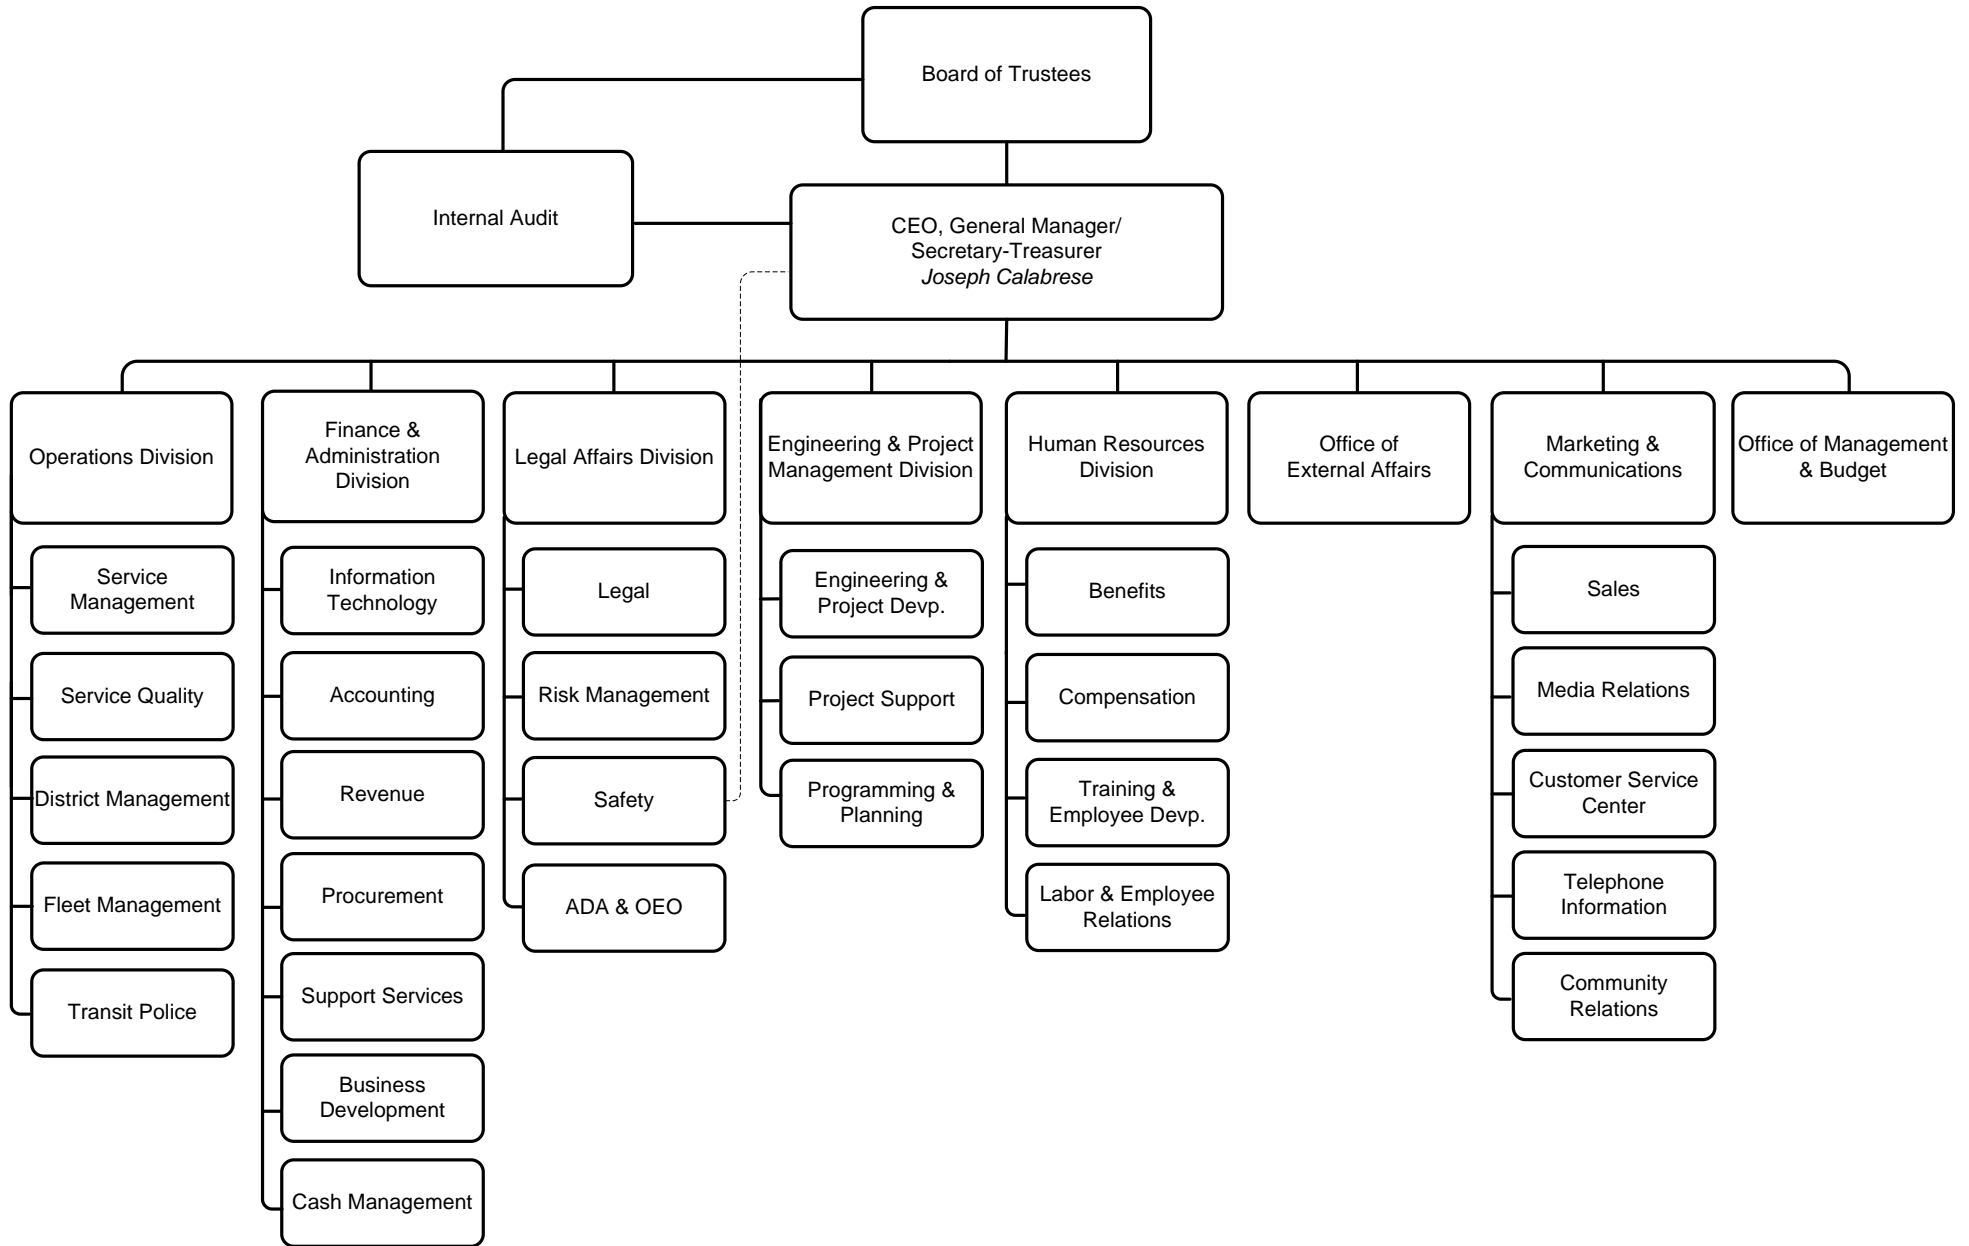

GREATER CLEVELAND REGIONAL TRANSIT AUTHORITY ORGANIZATIONAL CHART AS OF MARCH 8, 2010

Organizational chart depicting company functions.