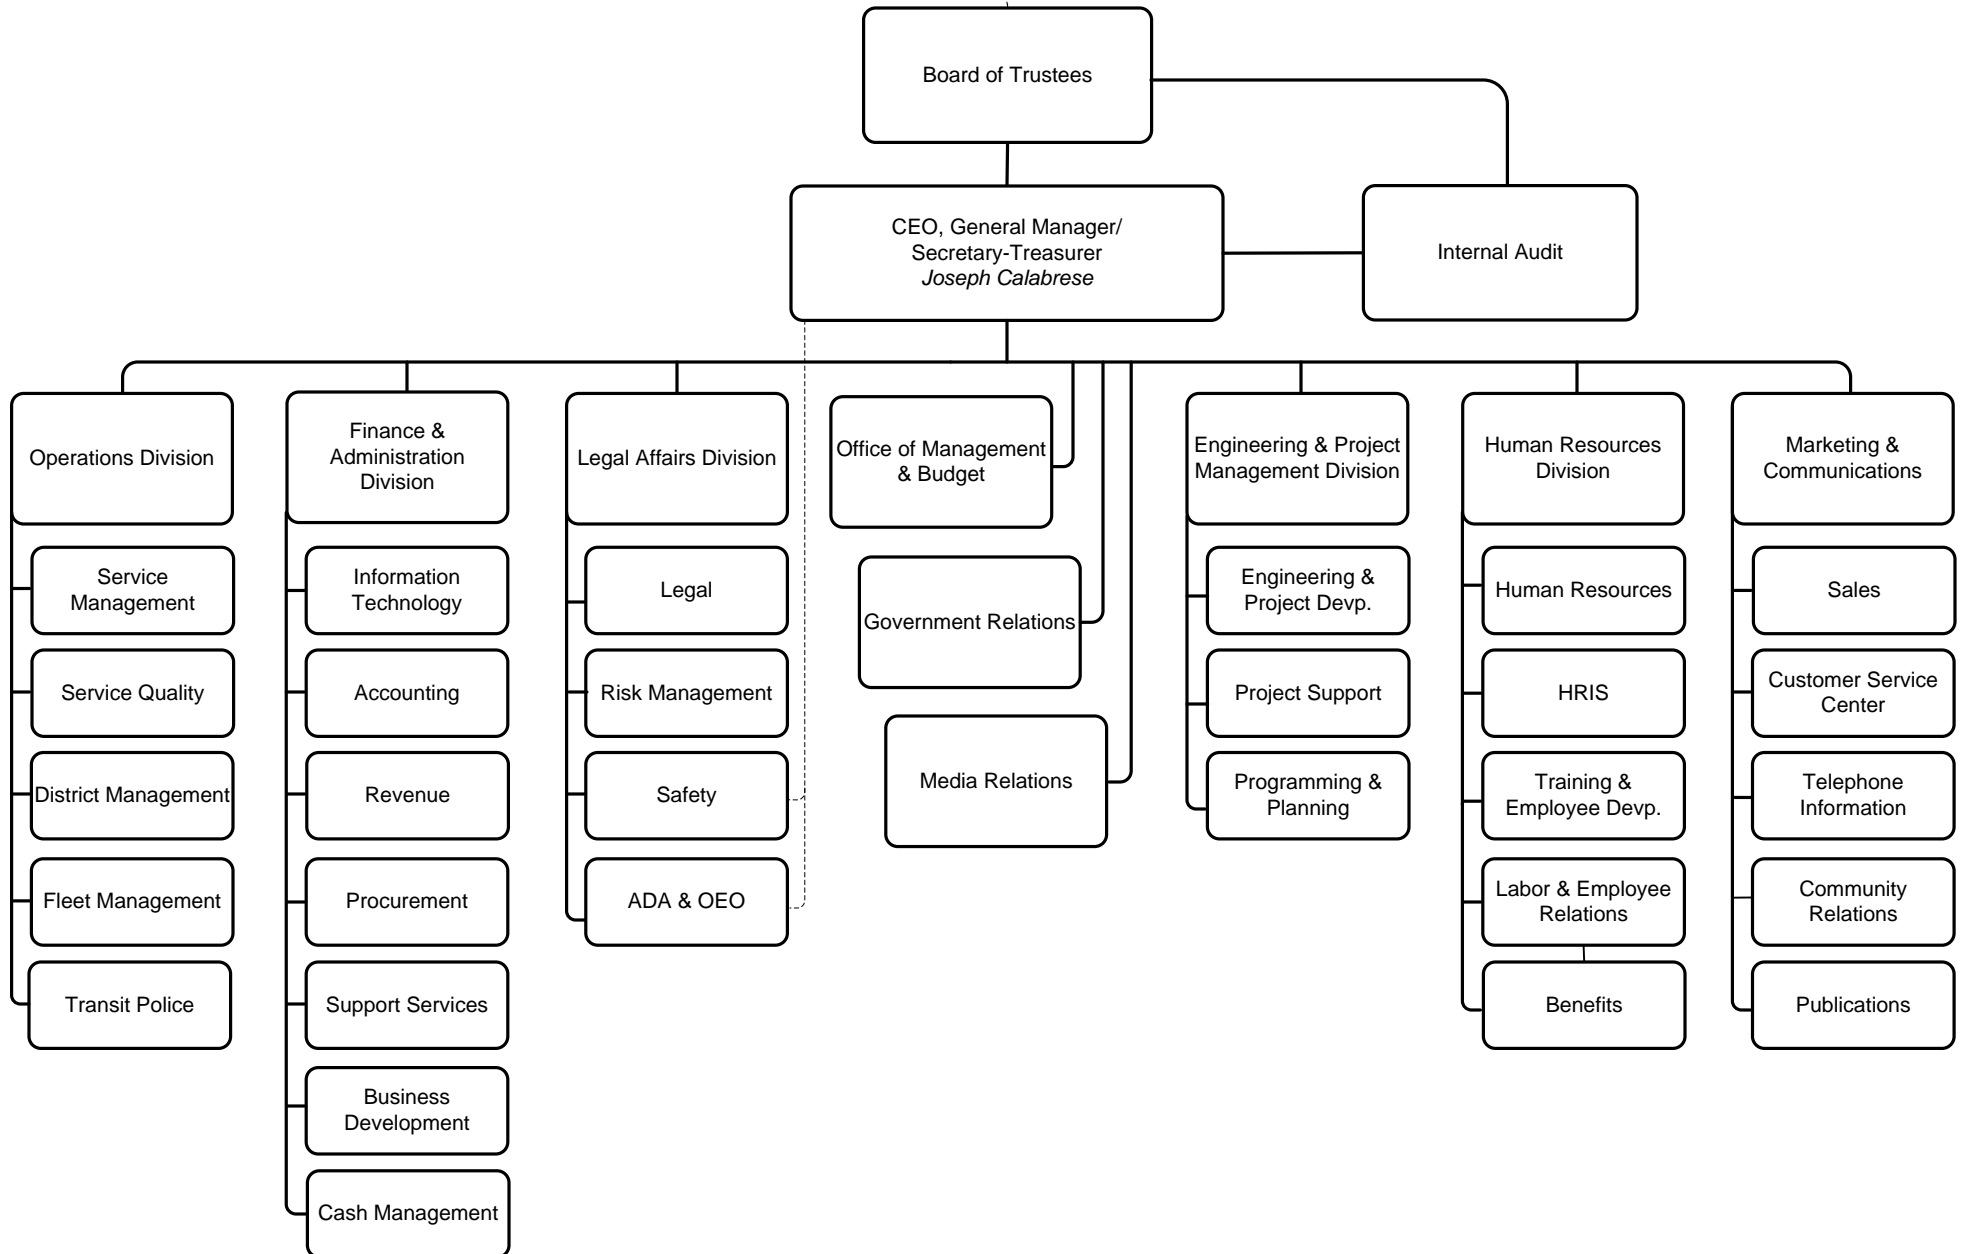

GREATER CLEVELAND REGIONAL TRANSIT AUTHORITY

Organization Chart As Of December 20, 2011

Organizational chart depicting company functions.