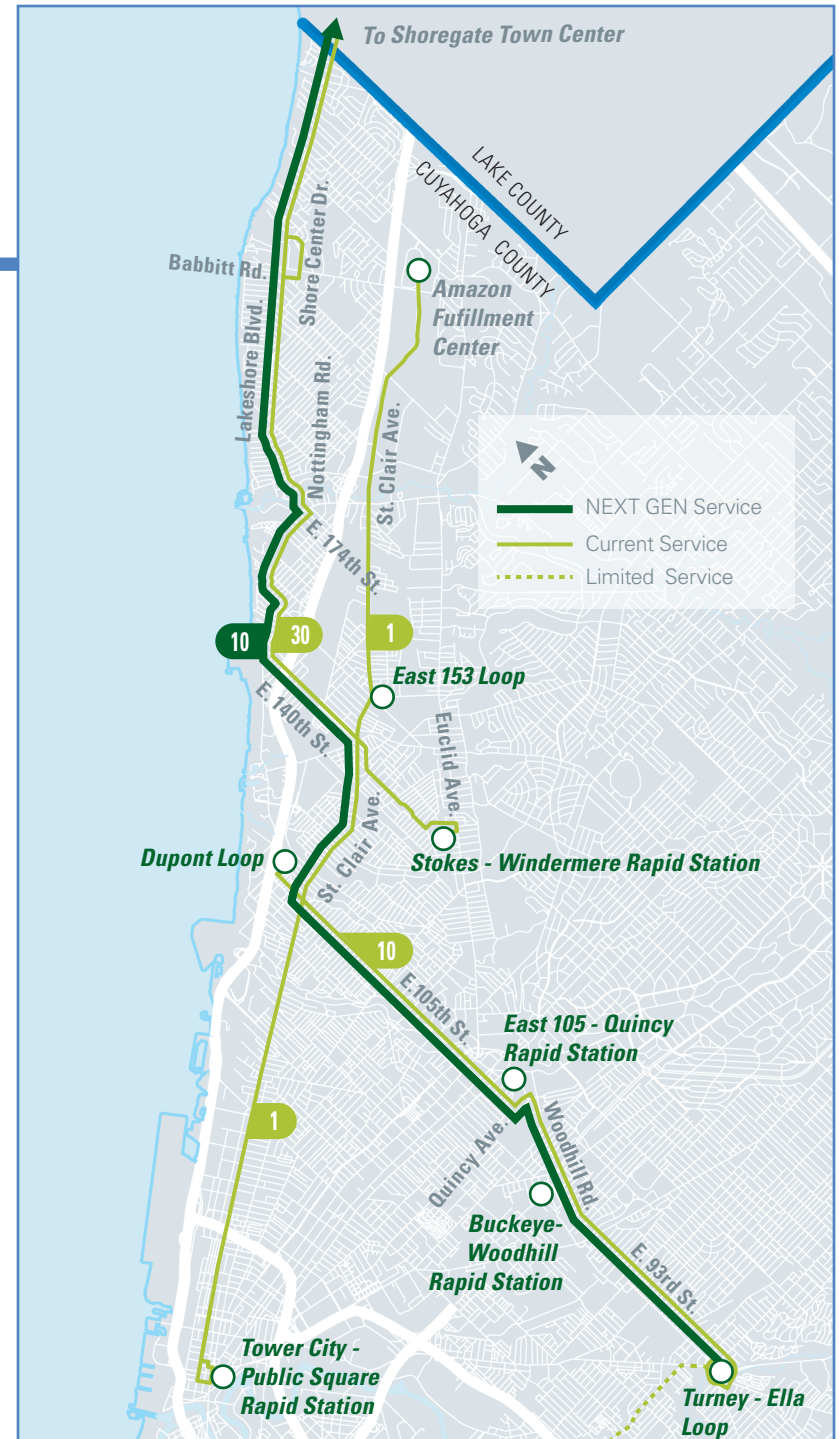

NEXT GEN

Greater frequency • Greater connectivity • for Greater Cleveland

NEXT GEN #10 East 105- Lakeshore

Service between Turney-Ella Loop and Shoregate.

NEXT GEN #10 FREQUENCY

Weekday AM Rush	Every 15*-30 Minutes	Weekend Daytime	Every 30 Minutes
Weekday Midday	Every 15*-30 Minutes	Weekend Evening	Every 60 Minutes
Weekday PM Rush	Every 15*-30 Minutes	Overnight**	Every 60 Minutes
Weekday Evening	Every 60 Minutes		

* West of E. 185th St. and Lakeshore Blvd.

** Between Turney Ella Loop and E 185th St. - Lakeshore Blvd.

NEXT GEN #10 Features:

- Seven Day Service
- New Destinations
- Increased Weekday Frequency
- Increased Weekend Frequency

NEXT GEN #10 Points of Interest:

- Cleveland Clinic Main Campus
- Louis Stokes VA Medical Center
- Euclid Hospital
- John Hay High School
- Glenville High School
- Shore Center Plaza
- East Side Market
- University Circle