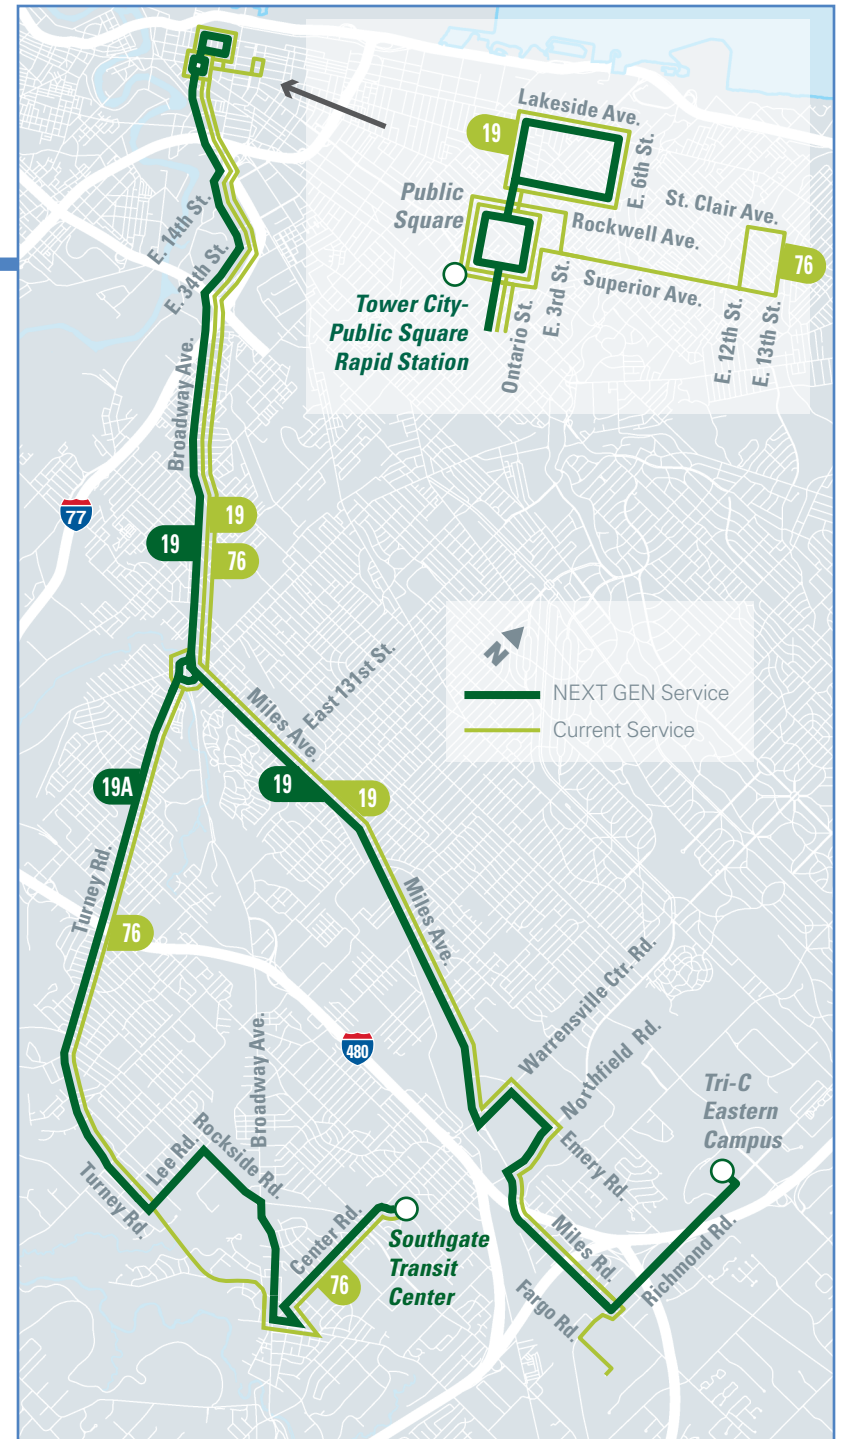

NEXT GEN

Greater frequency • Greater connectivity • for Greater Cleveland

NEXT GEN #19-19A Broadway

NEXT GEN #19-19A FREQUENCY

Weekday AM Rush Every 15*-30 Minutes **Weekend Daytime** Every 30*-60 Minutes

Weekday Midday Every 15*-30 Minutes **Weekend Evening** Every 30*-60 Minutes

Weekday PM Rush Every 15*-30 Minutes **Overnight** Every 60** Minutes

Weekday Evening Every 30*-60 Minutes

* West of Broadway and Miles

** West of East 131st and Miles

NEXT GEN #19-19A Features:

- Seven Day Service
- New Destinations
- Increased Weekday Frequency
- Increased Weekend Frequency
- Expanded Span of Service

NEXT GEN #19-19A Points of Interest:

- John F. Kennedy High School
- Cuyahoga Community College Eastern Campus
- University Hospitals Ahuja Medical Center
- Bedford Medical Center
- Jack Thistledown Racino
- North Randall Amazon Fulfillment Center